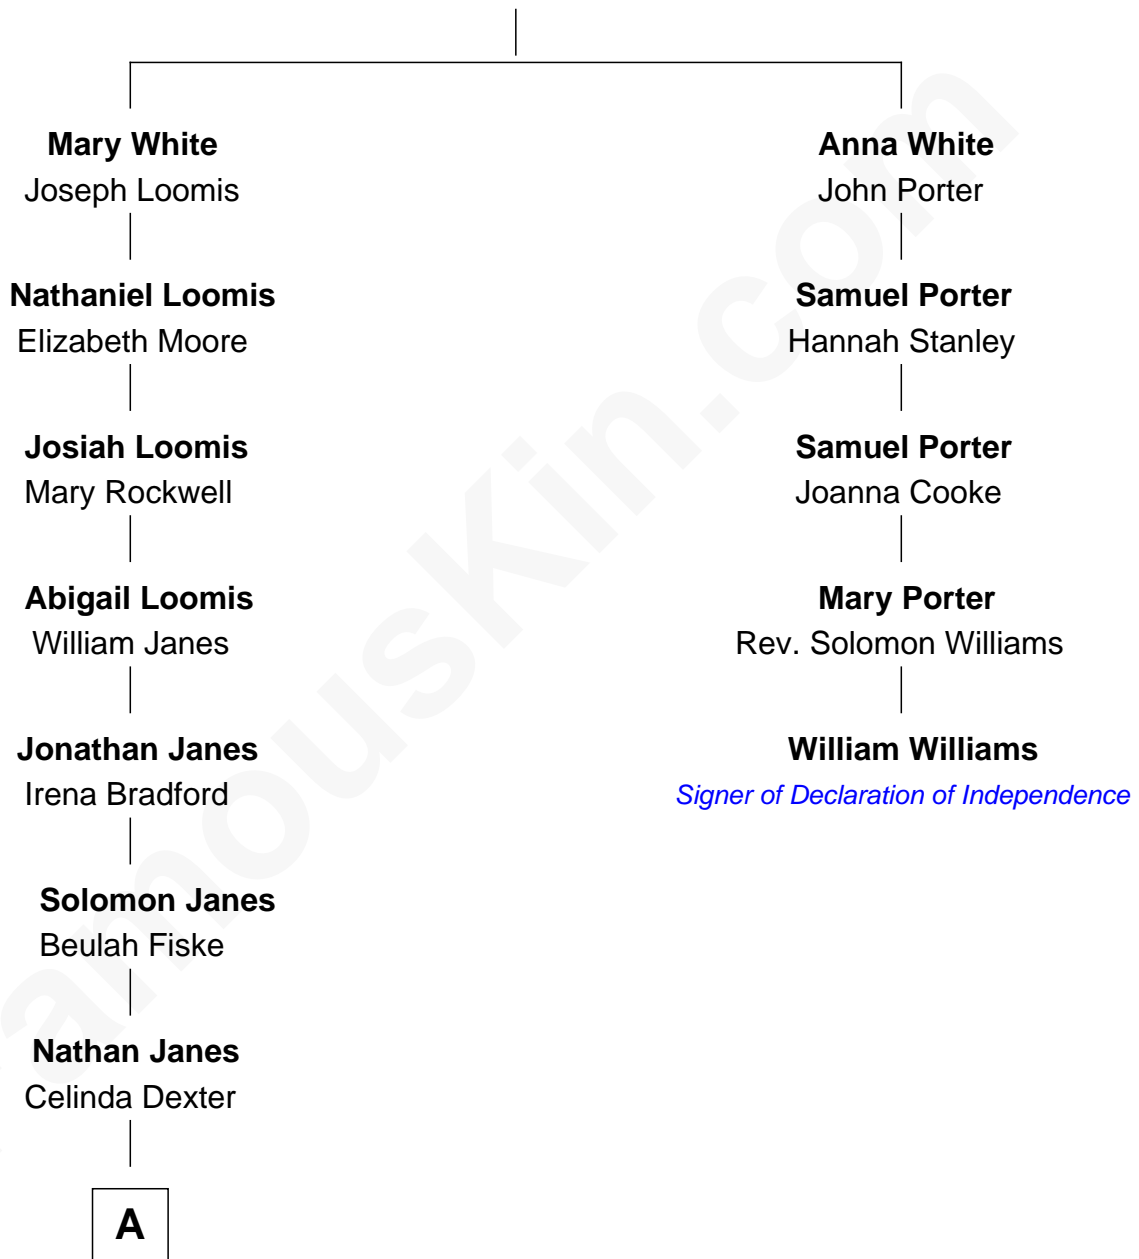

# FamousKin.com Relationship Chart of

**Jane Fonda**

*Movie Actress*

4th cousin 7 times removed of

**William Williams**

*Signer of the Declaration of Independence*

**Robert White**

Bridget Allgar

**A**

Henry Clinton Jaynes

Almira Louger Jacobs

Henry Silas Jaynes

Elma L. Lanphear

Herberta Elma Jaynes

William Brace Fonda

Henry Jaynes Fonda

Frances Ford Seymour

**Jane Fonda**

*Movie Actress*