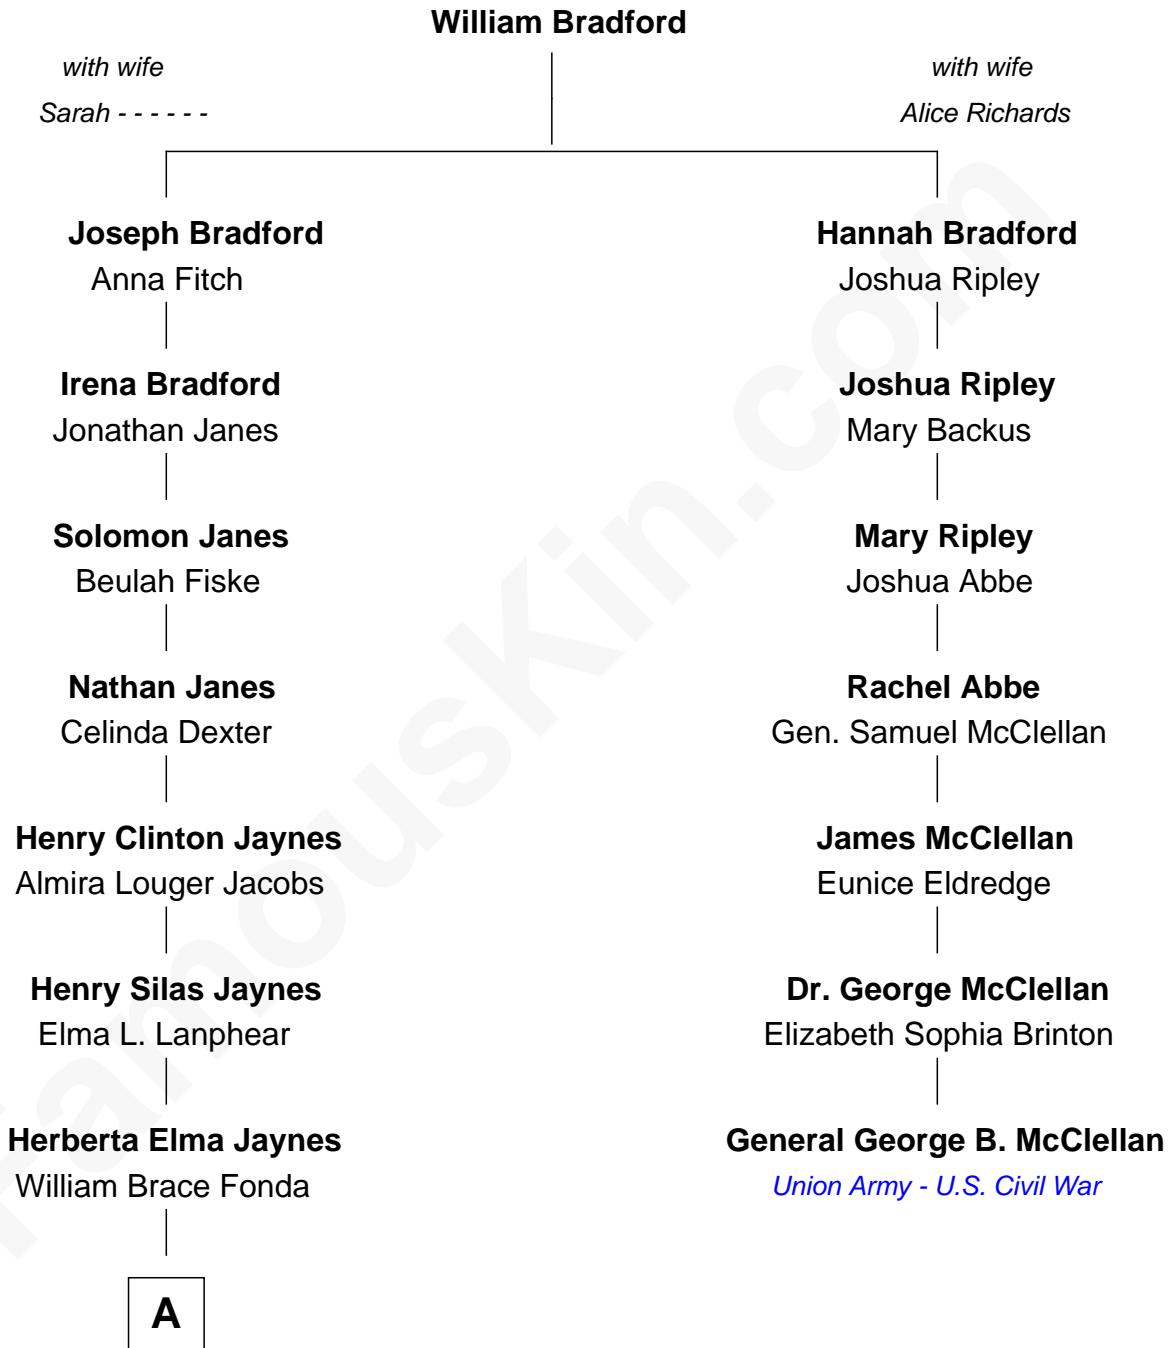

**FamousKin.com**  
**Relationship Chart of**  
**Jane Fonda**  
*Movie Actress*

6th cousin 2 times removed of  
**General George B. McClellan**  
*Union Army - U.S. Civil War*

A

Henry Jaynes Fonda  
Frances Ford Seymour