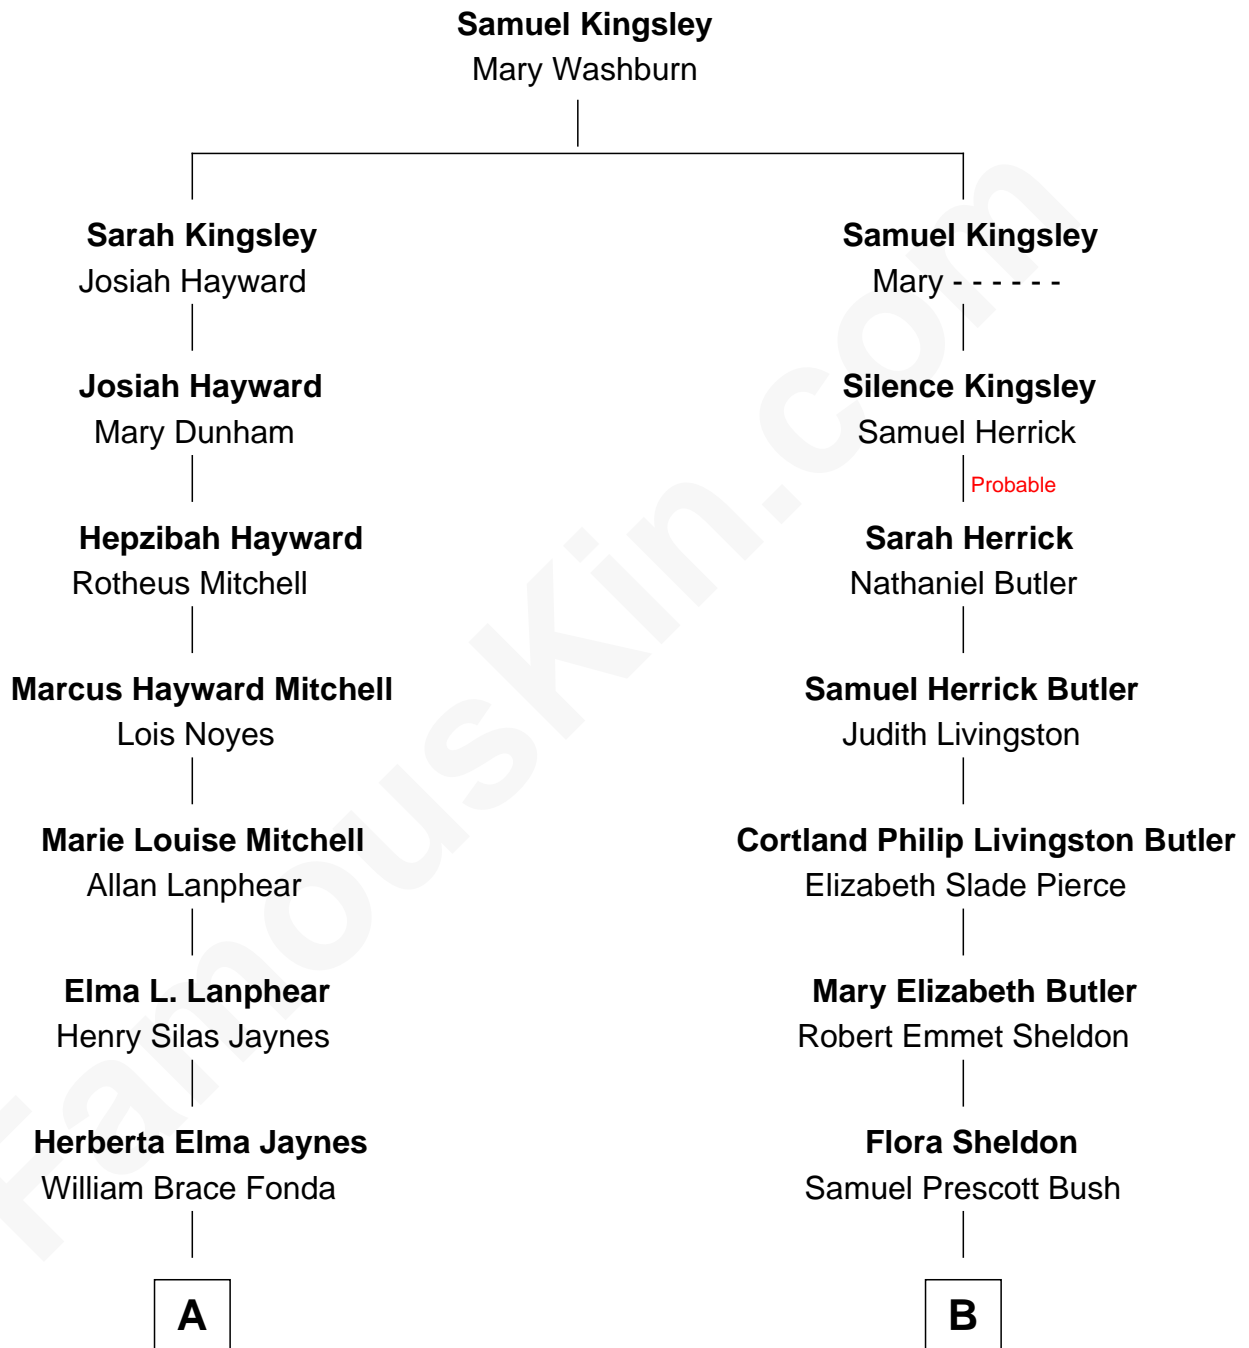

FamousKin.com Relationship Chart of

Jane Fonda
Movie Actress

8th cousin of

George H. W. Bush
41st U.S. President

A

Henry Jaynes Fonda
Frances Ford Seymour

Jane Fonda
Movie Actress

B

Prescott Sheldon Bush
Dorothy Wear Walker

George H. W. Bush
41st U.S. President

FamousKin.com