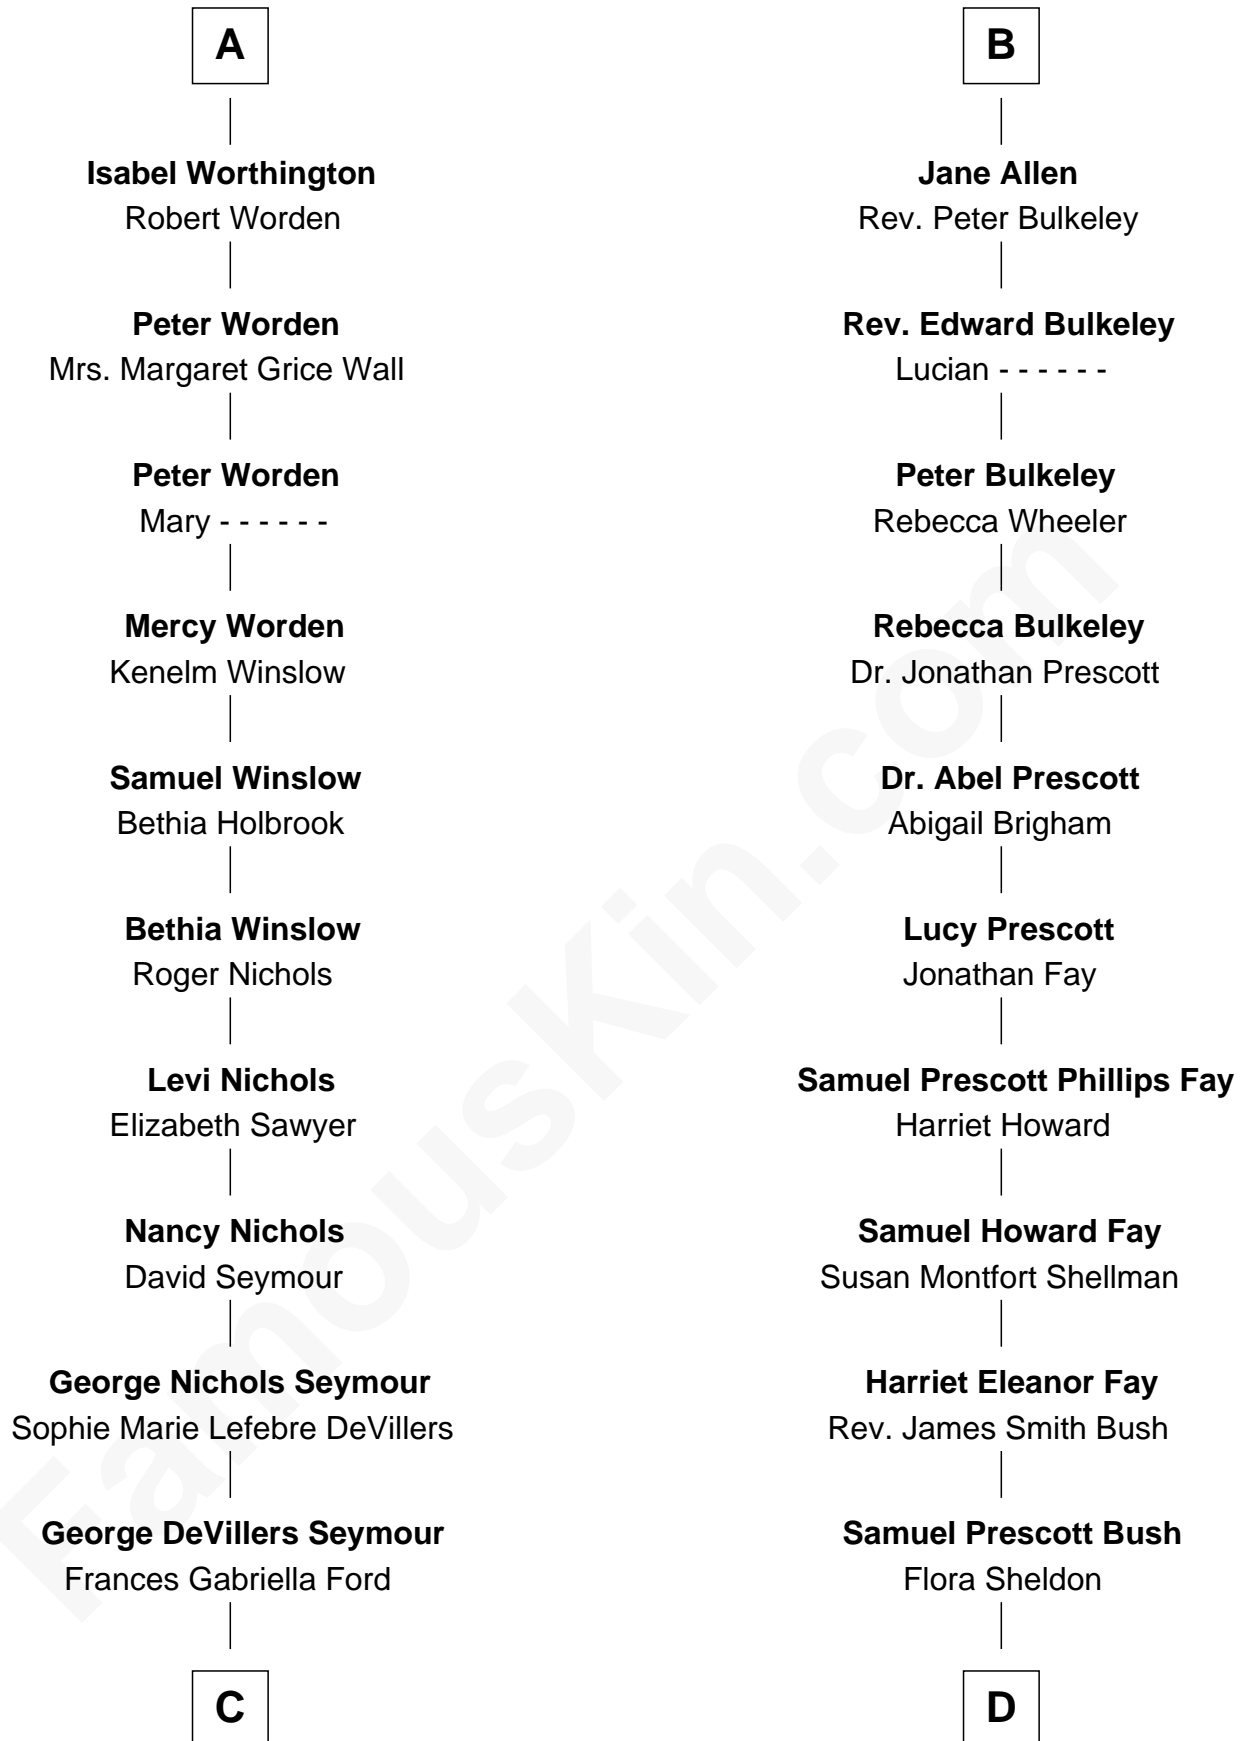

FamousKin.com Relationship Chart of

Jane Fonda
Movie Actress

18th cousin 1 time removed of

George H. W. Bush
41st U.S. President

C

Eugene Ford Seymour

Sophie Mildred Bower

Frances Ford Seymour

Henry Jaynes Fonda

Jane Fonda

Movie Actress

D

Prescott Sheldon Bush

Dorothy Wear Walker

George H. W. Bush

41st U.S. President