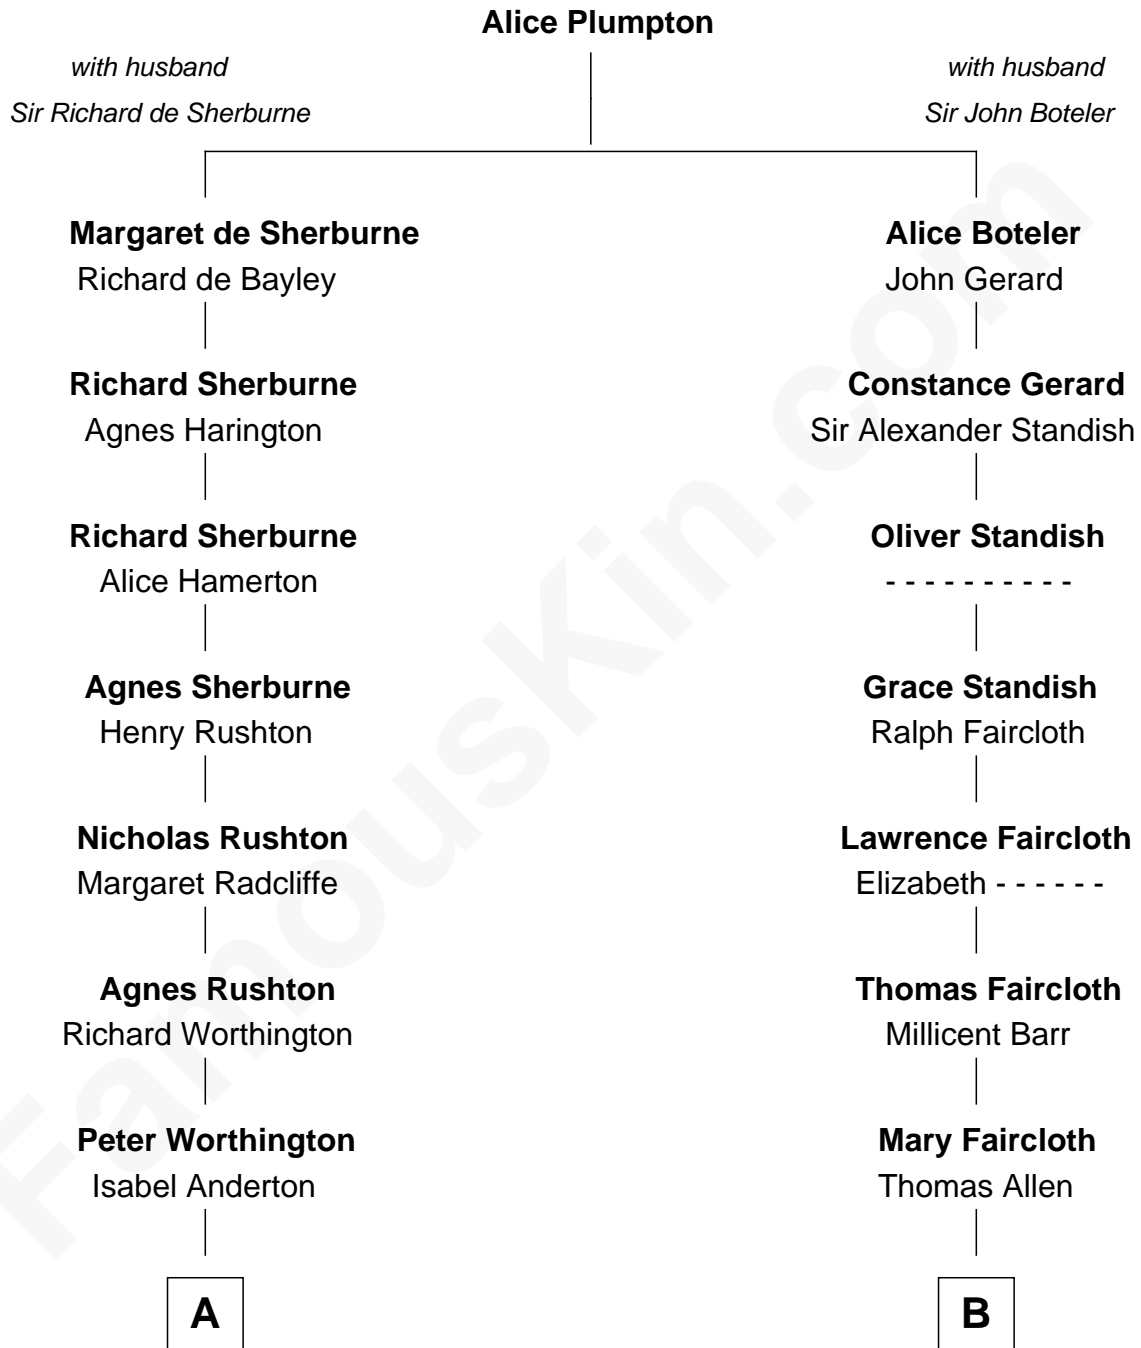

FamousKin.com Relationship Chart of

Jane Fonda
Movie Actress

18th cousin 1 time removed of

George H. W. Bush
41st U.S. President

C

Eugene Ford Seymour

Sophie Mildred Bower

Frances Ford Seymour

Henry Jaynes Fonda

Jane Fonda

Movie Actress

D

Prescott Sheldon Bush

Dorothy Wear Walker

George H. W. Bush

41st U.S. President