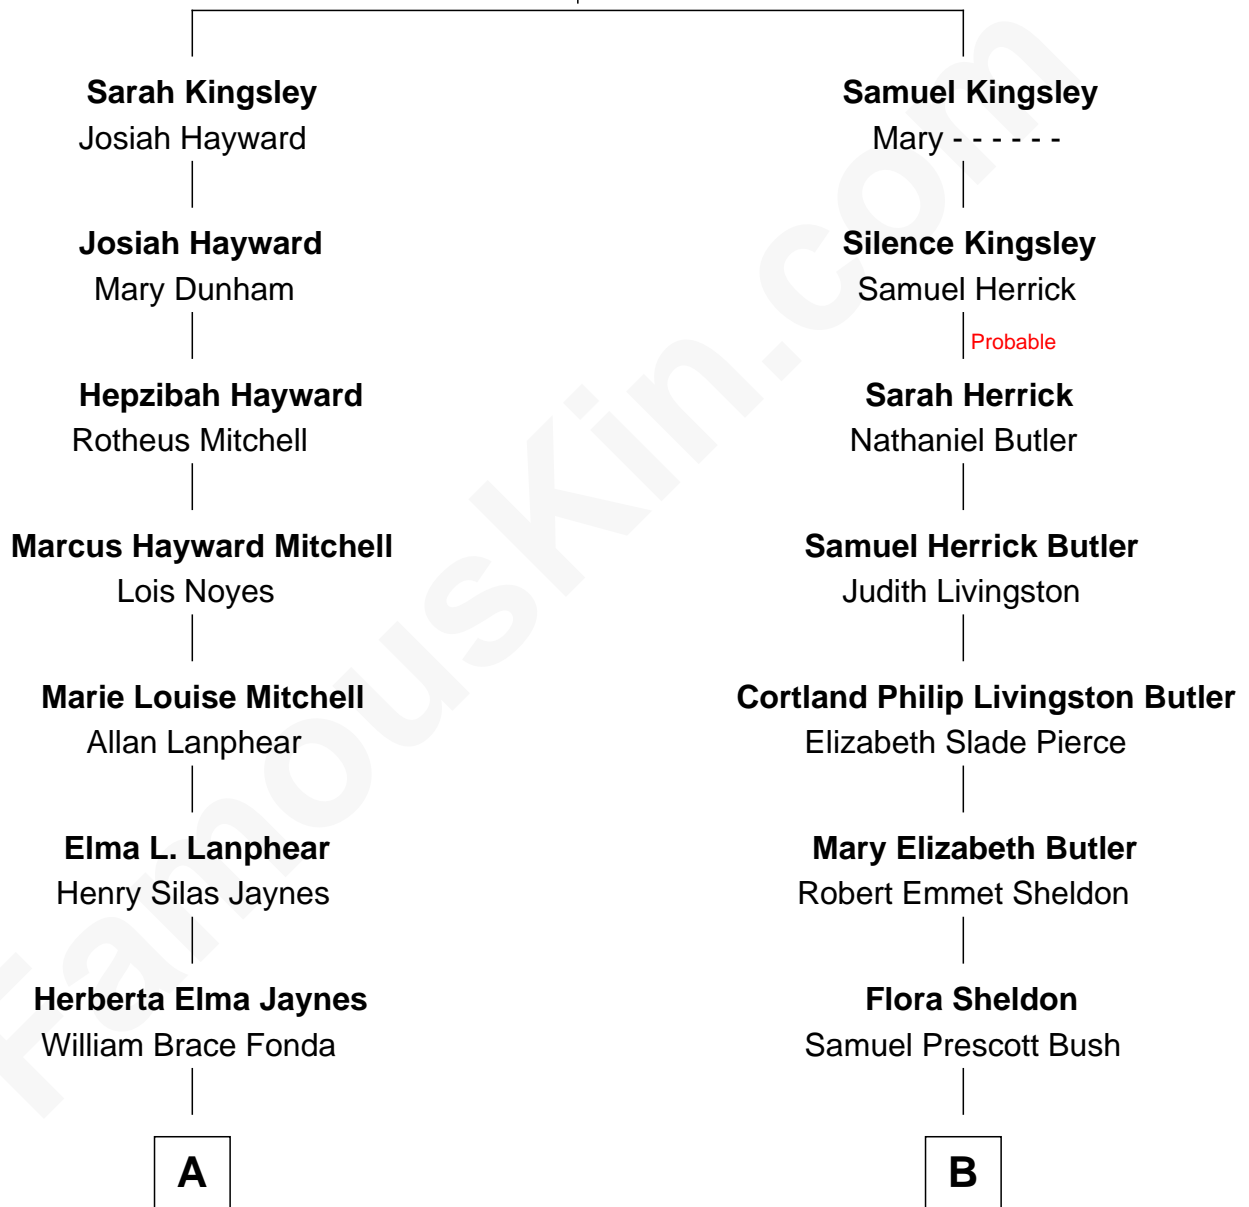

FamousKin.com Relationship Chart of

Jane Fonda
Movie Actress

8th cousin 1 time removed of

George W. Bush
43rd U.S. President

Samuel Kingsley
Mary Washburn

A

Henry Jaynes Fonda
Frances Ford Seymour

Jane Fonda
Movie Actress

B

Prescott Sheldon Bush
Dorothy Wear Walker

George Herbert Walker Bush
Barbara Pierce

George W. Bush
43rd U.S. President

FamousKin.com