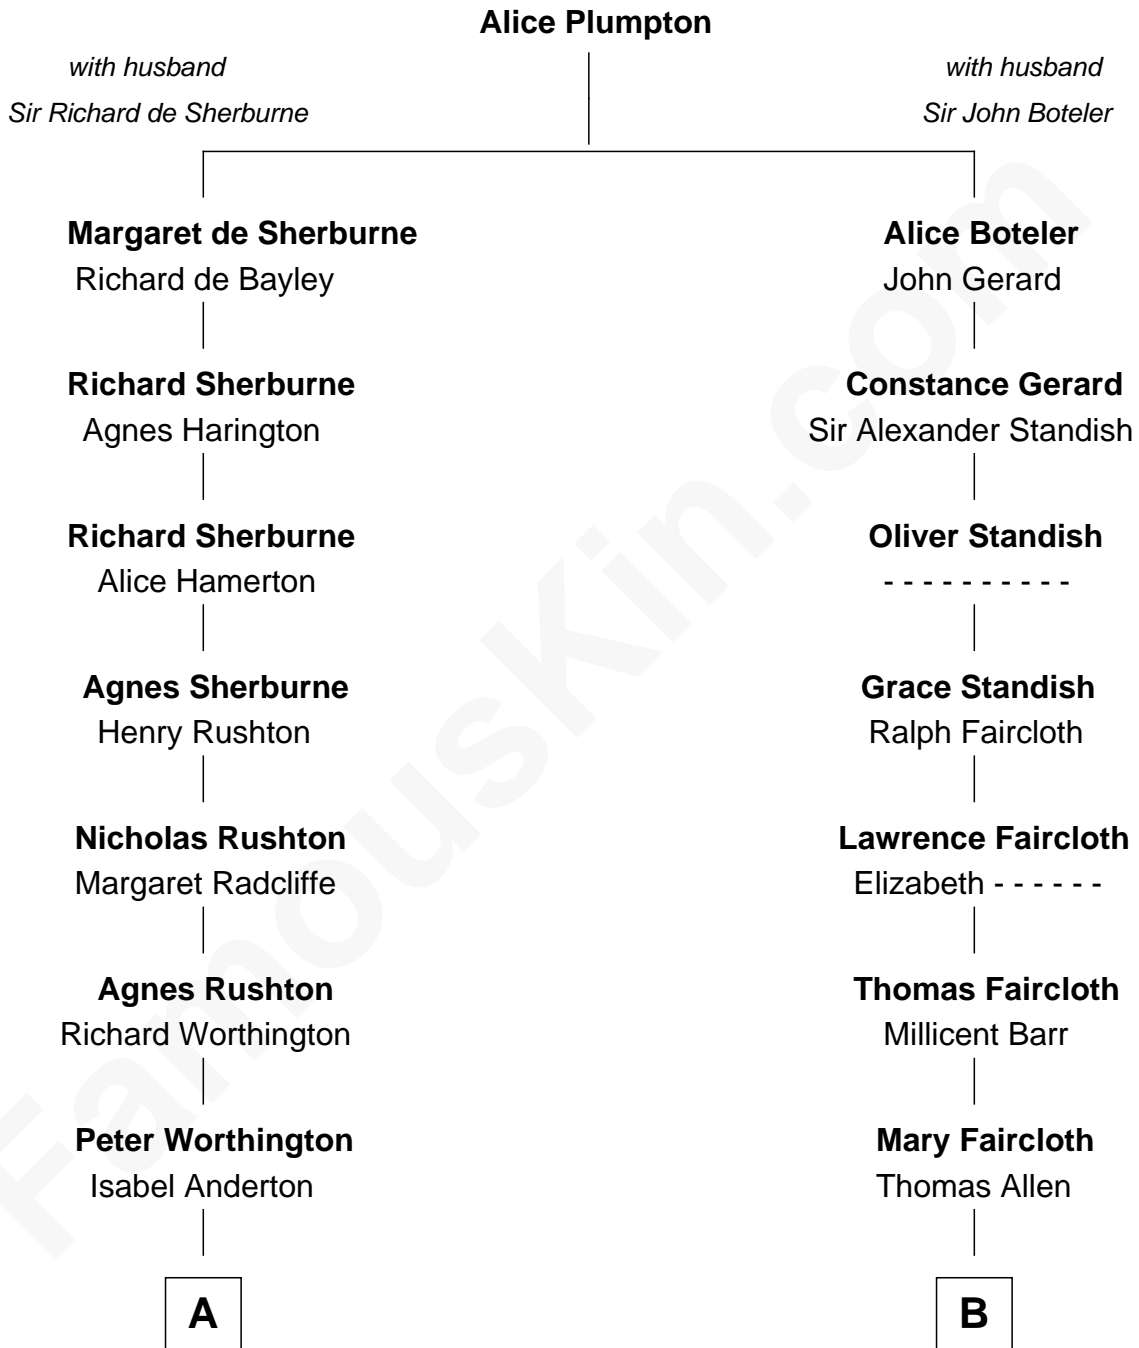

FamousKin.com Relationship Chart of

Jane Fonda

Movie Actress

19th cousin of

George W. Bush

43rd U.S. President

C

Eugene Ford Seymour

Sophie Mildred Bower

Frances Ford Seymour

Henry Jaynes Fonda

Jane Fonda

Movie Actress

D

Prescott Sheldon Bush

Dorothy Wear Walker