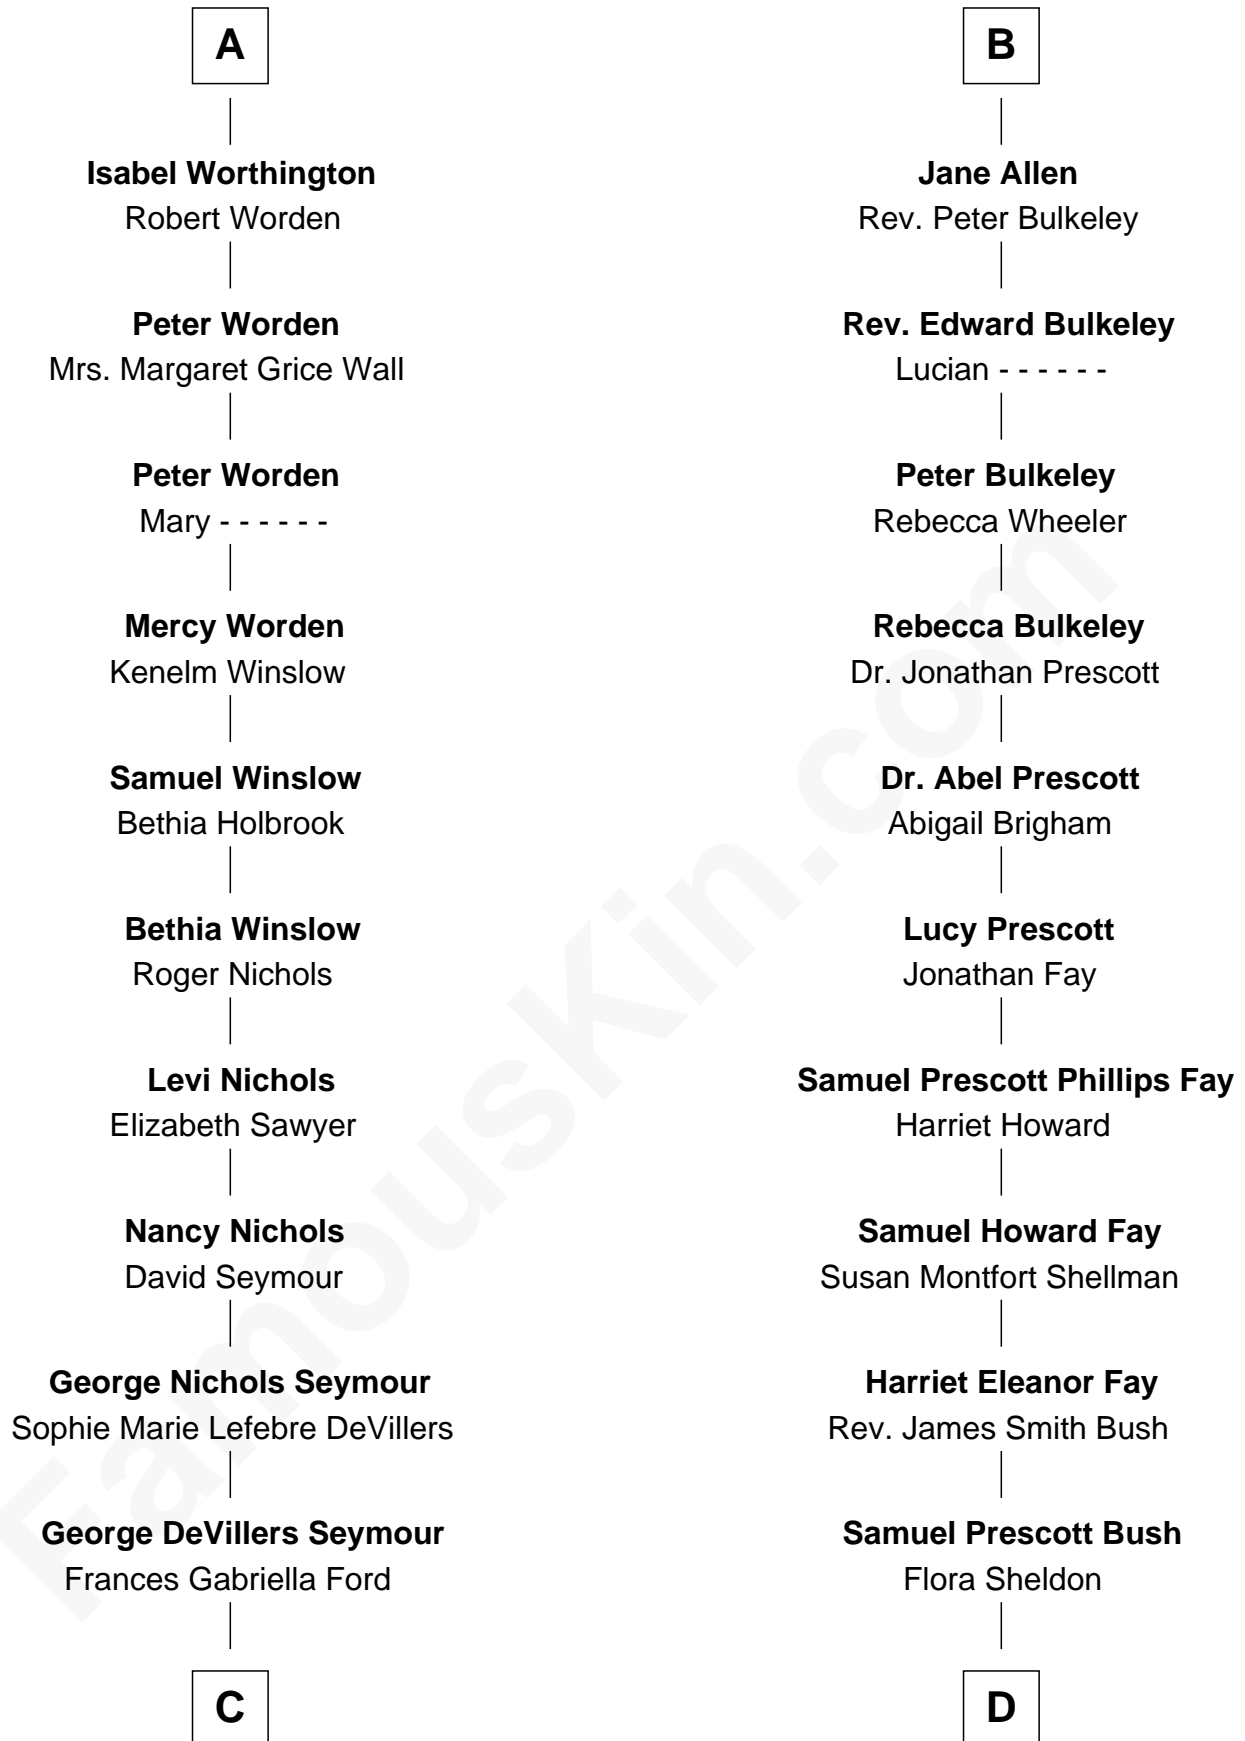

FamousKin.com Relationship Chart of

Jane Fonda

Movie Actress

19th cousin of

George W. Bush

43rd U.S. President

C

Eugene Ford Seymour

Sophie Mildred Bower

Frances Ford Seymour

Henry Jaynes Fonda

Jane Fonda

Movie Actress

D

Prescott Sheldon Bush

Dorothy Wear Walker