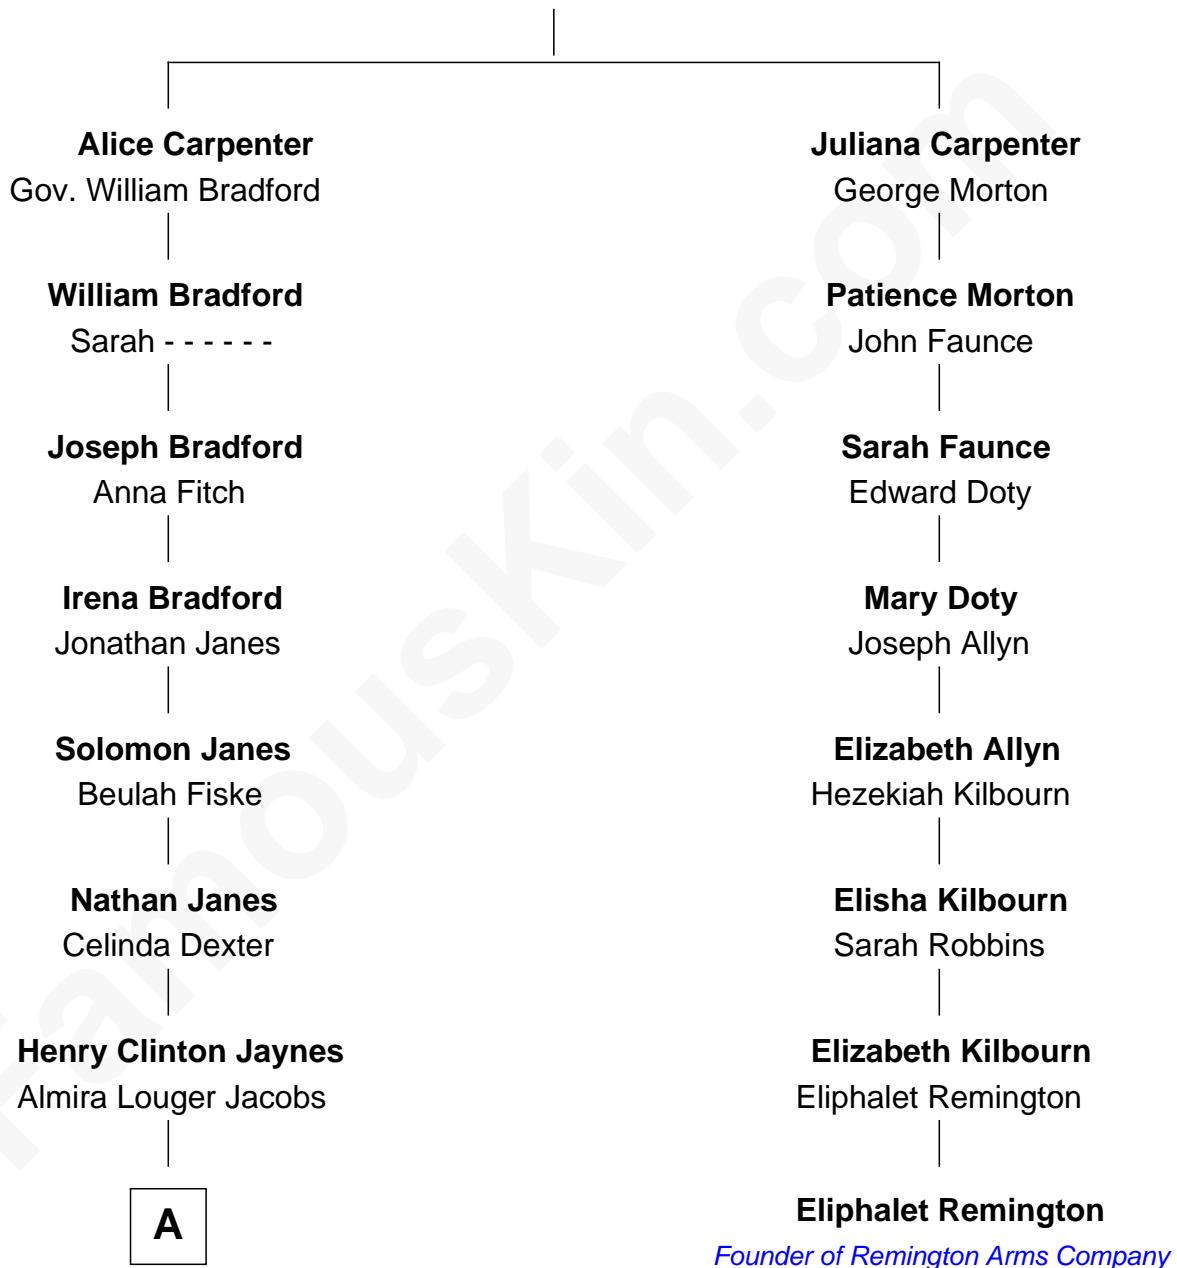

# FamousKin.com Relationship Chart of

**Jane Fonda**  
*Movie Actress*

7th cousin 3 times removed of

**Eliphalet Remington**  
*Founder of Remington Arms Company*

**Alexander Carpenter**

**A**

Henry Silas Jaynes

Elma L. Lanphear

Herberta Elma Jaynes

William Brace Fonda

Henry Jaynes Fonda

Frances Ford Seymour

**Jane Fonda**

*Movie Actress*

FamousKin.com