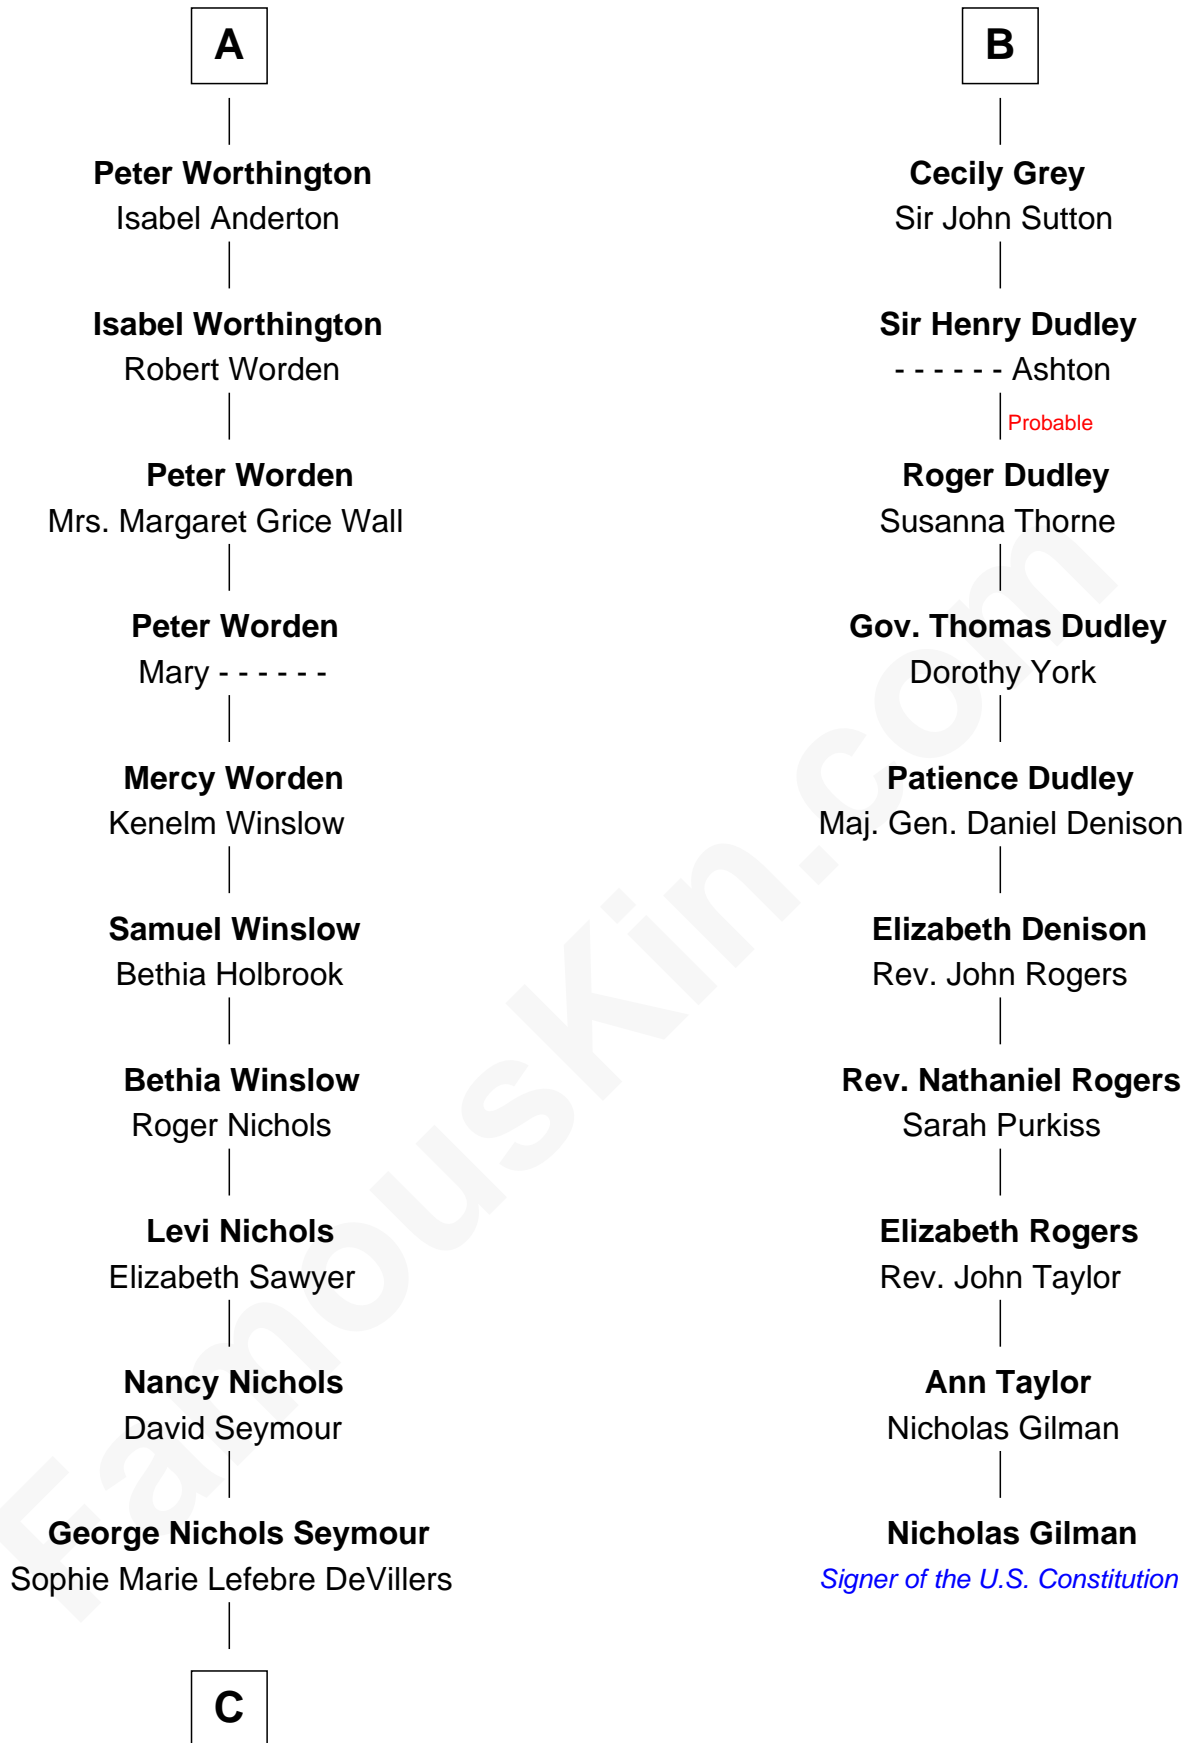

FamousKin.com Relationship Chart of

Jane Fonda

Movie Actress

16th cousin 4 times removed of

Nicholas Gilman

Signer of the U.S. Constitution

C

George DeVillers Seymour

Frances Gabriella Ford

Eugene Ford Seymour

Sophie Mildred Bower

Frances Ford Seymour

Henry Jaynes Fonda

Jane Fonda

Movie Actress

FamousKin.com