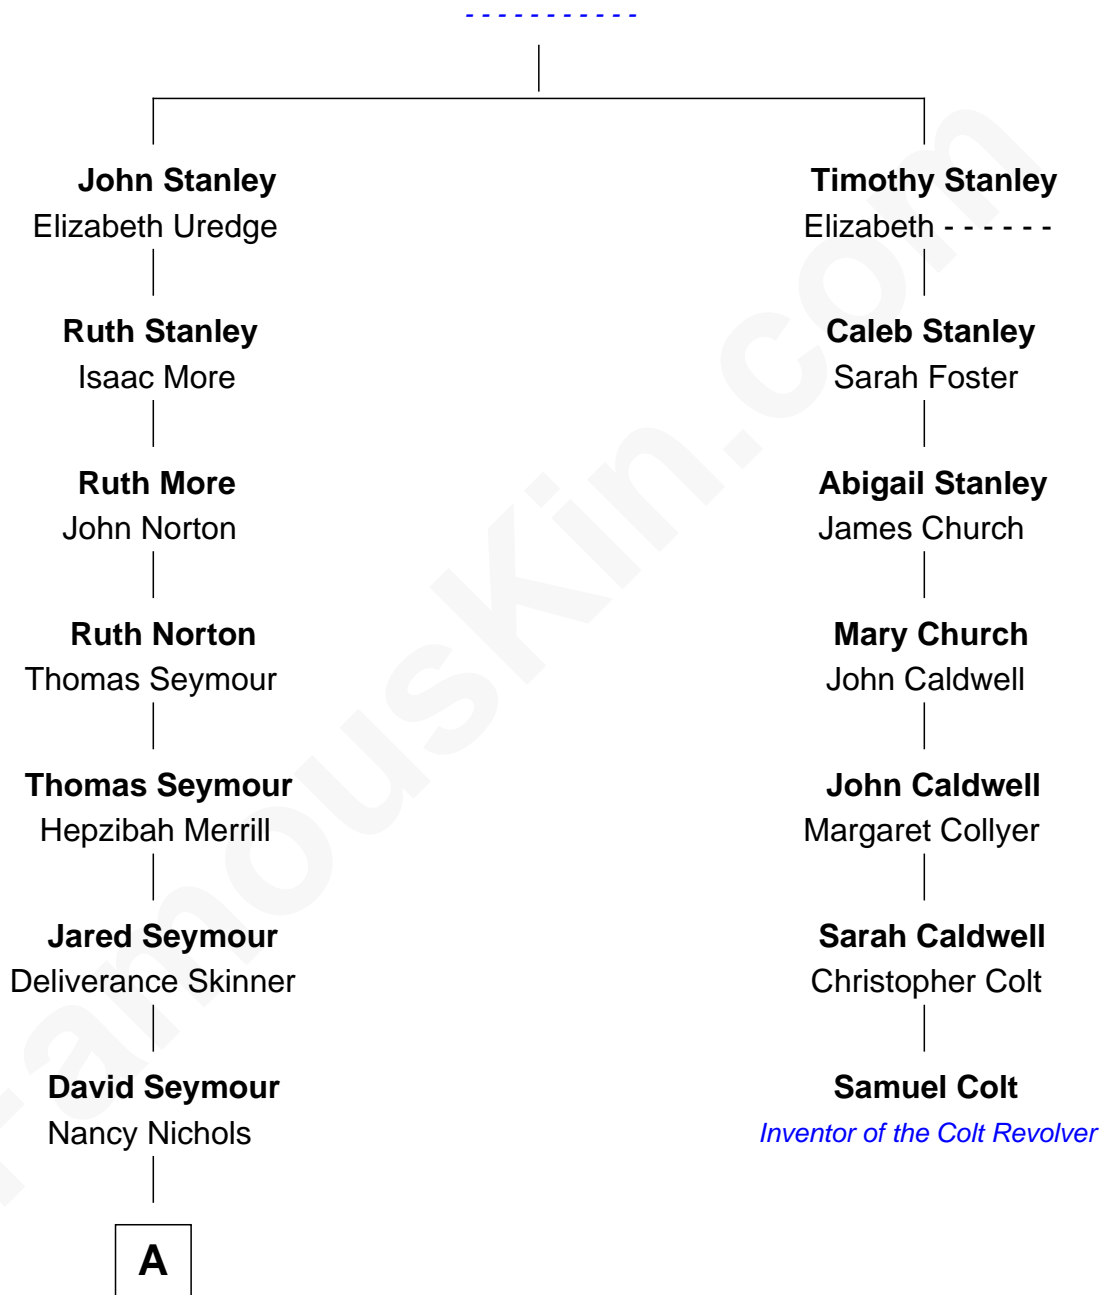

FamousKin.com Relationship Chart of

Jane Fonda

Movie Actress

6th cousin 5 times removed of

Samuel Colt

Inventor of the Colt Revolver

Robert Stanley

A

George Nichols Seymour
Sophie Marie Lefebre DeVillers

George DeVillers Seymour
Frances Gabriella Ford

Eugene Ford Seymour
Sophie Mildred Bower

Frances Ford Seymour
Henry Jaynes Fonda

Jane Fonda
Movie Actress