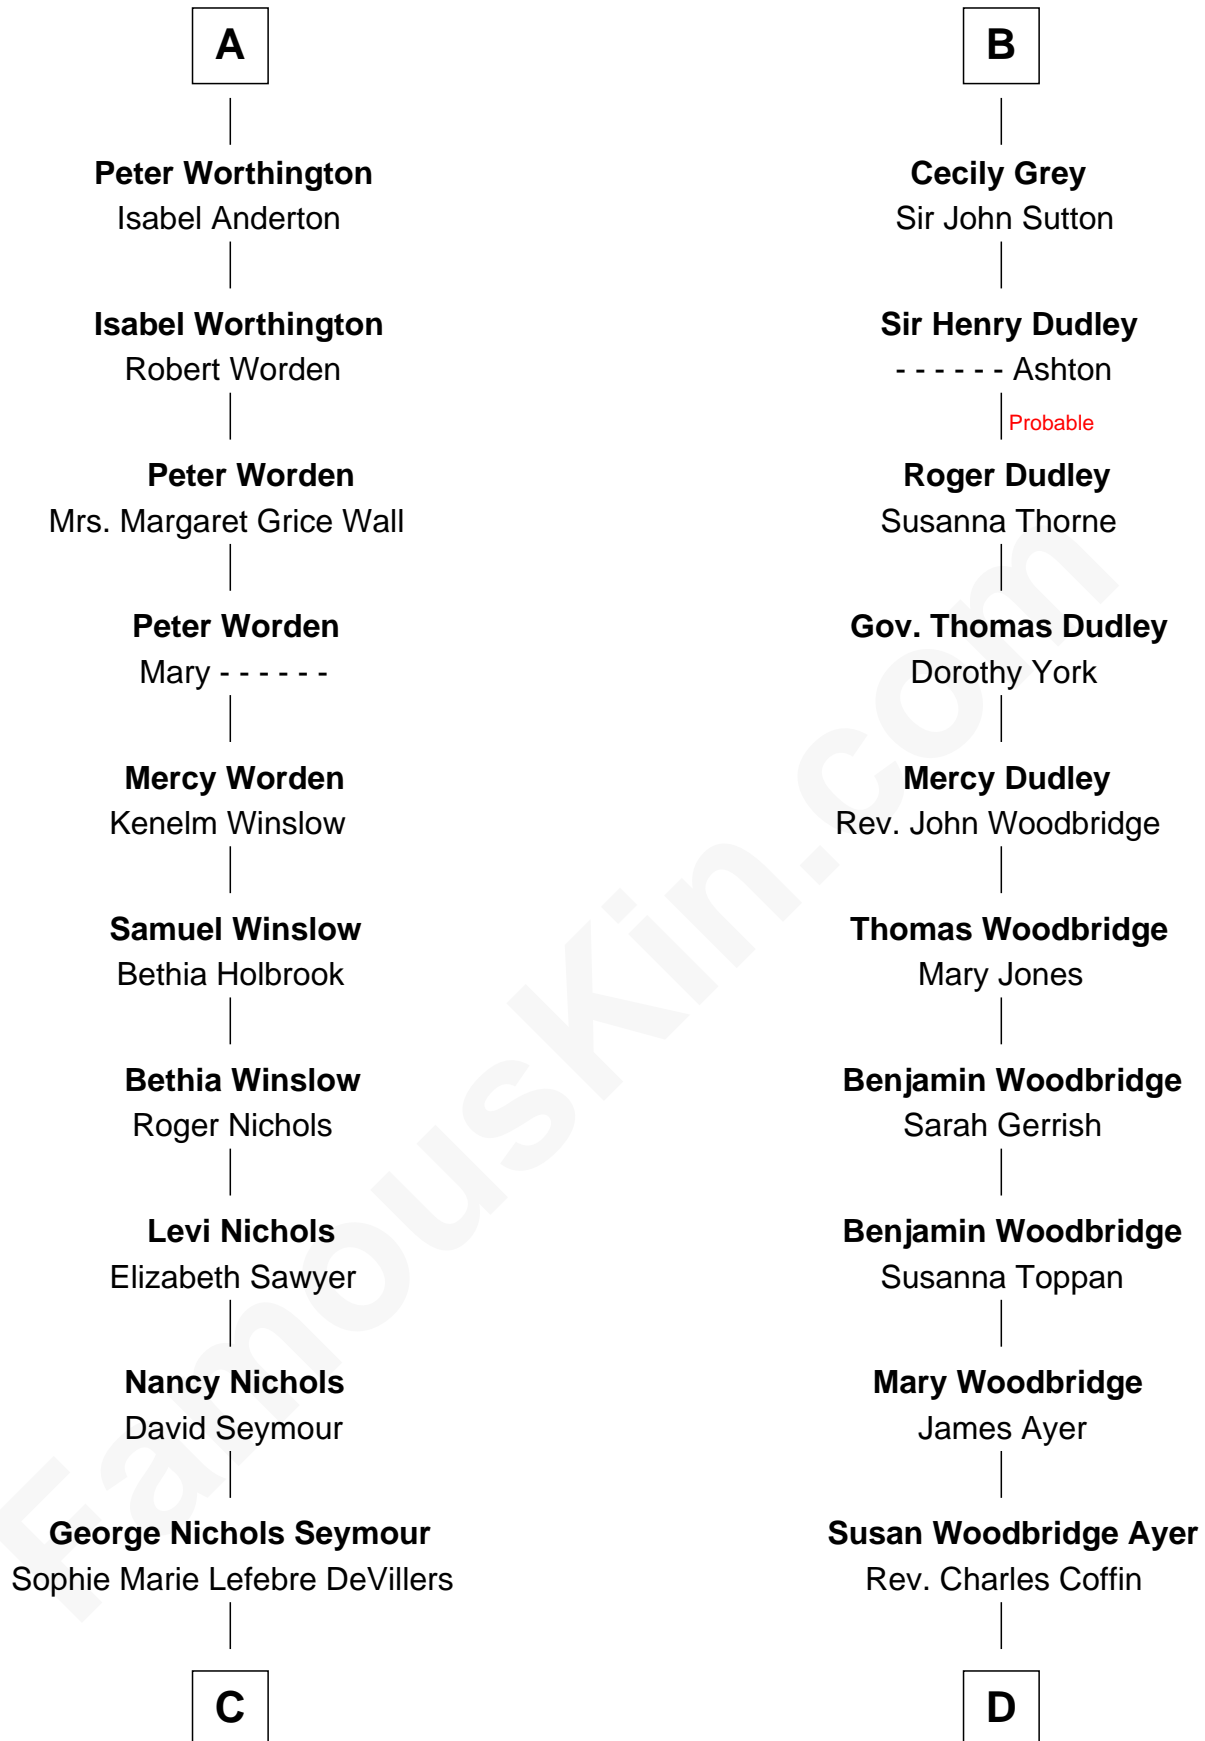

FamousKin.com Relationship Chart of

Jane Fonda

Movie Actress

20th cousin of

Tennessee Williams

Author of *A Streetcar Named Desire*

C

George DeVillers Seymour