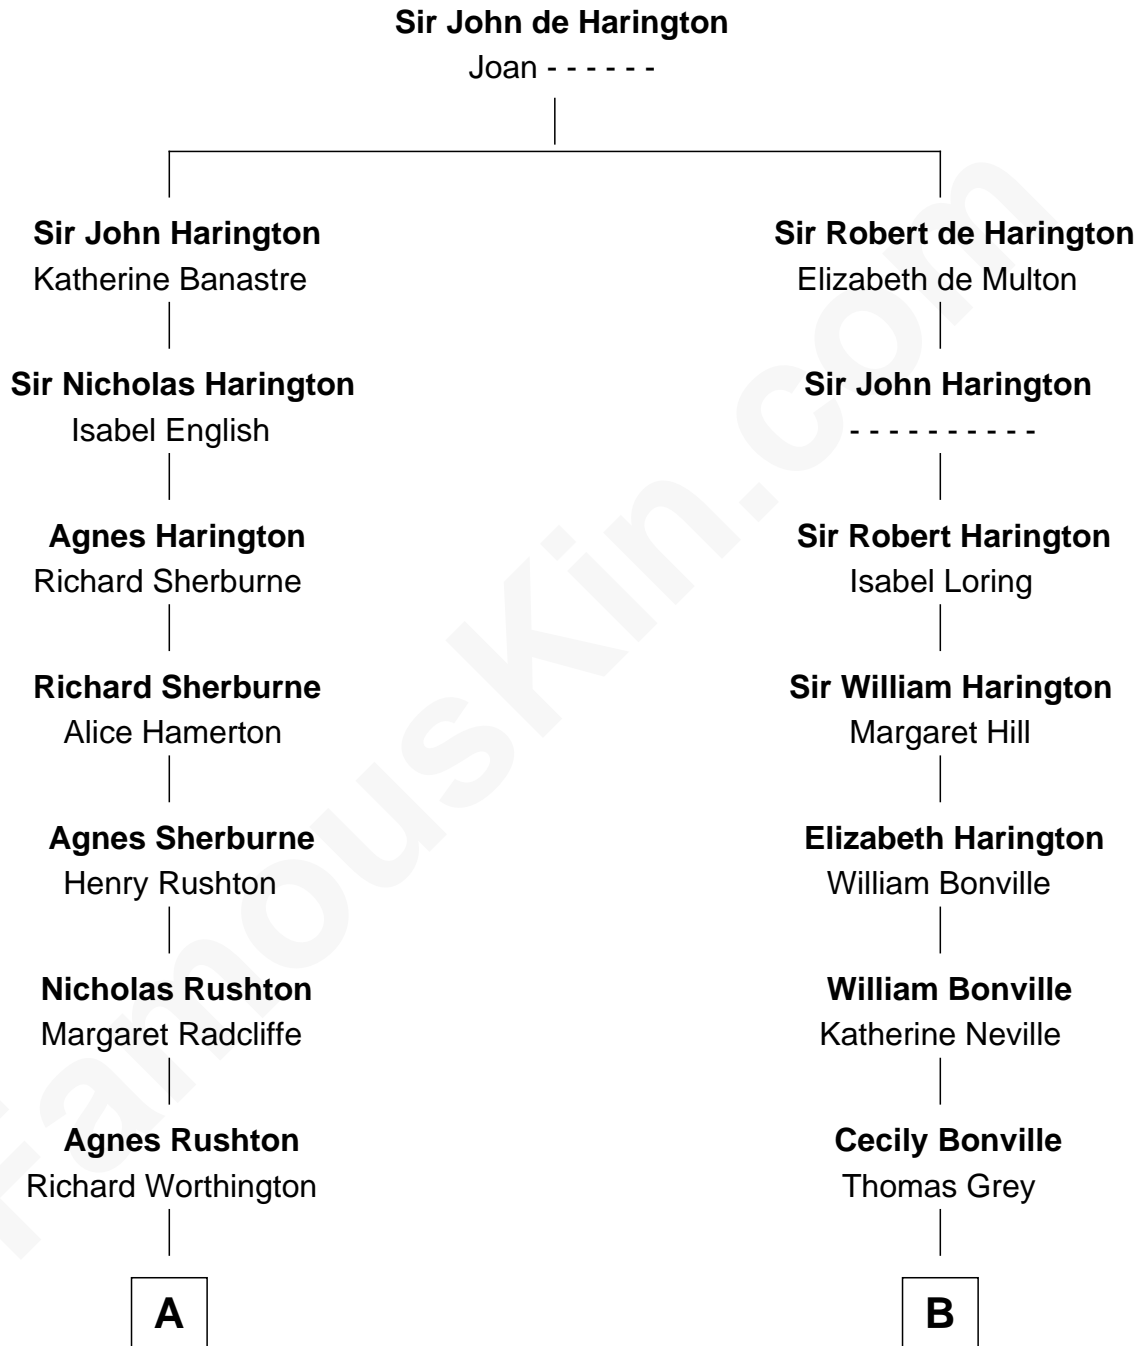

FamousKin.com Relationship Chart of

Jane Fonda

Movie Actress

20th cousin of

Tennessee Williams

Author of *A Streetcar Named Desire*

C

George DeVillers Seymour

Frances Gabriella Ford

Eugene Ford Seymour

Sophie Mildred Bower

Frances Ford Seymour

Henry Jaynes Fonda

Jane Fonda

Movie Actress

D