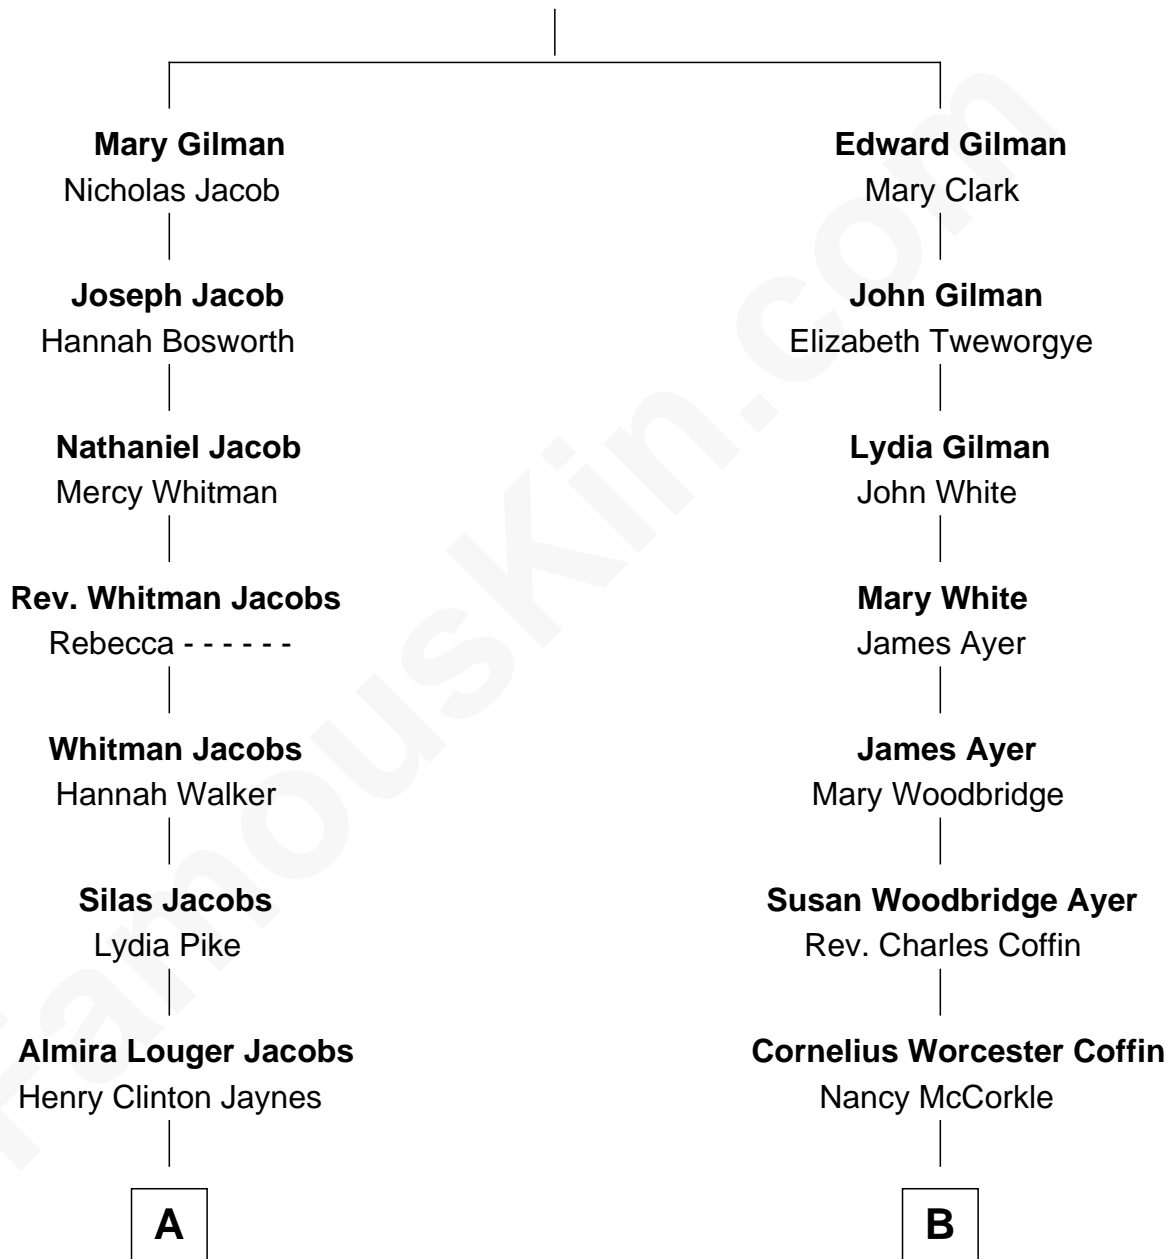

# FamousKin.com Relationship Chart of

**Jane Fonda**

*Movie Actress*

9th cousin 1 time removed of

**Tennessee Williams**

*Author of A Streetcar Named Desire*

**Edward Gilman**

**A**

**Henry Silas Jaynes**

Elma L. Lanphear

**Herberta Elma Jaynes**

William Brace Fonda

**Henry Jaynes Fonda**

Frances Ford Seymour

**Jane Fonda**

*Movie Actress*

**B**

**Isabelle Coffin**

Thomas Lanier Williams

**Cornelius Coffin Williams**

Edwina Dakin

**Tennessee Williams**

*Author of A Streetcar Named Desire*