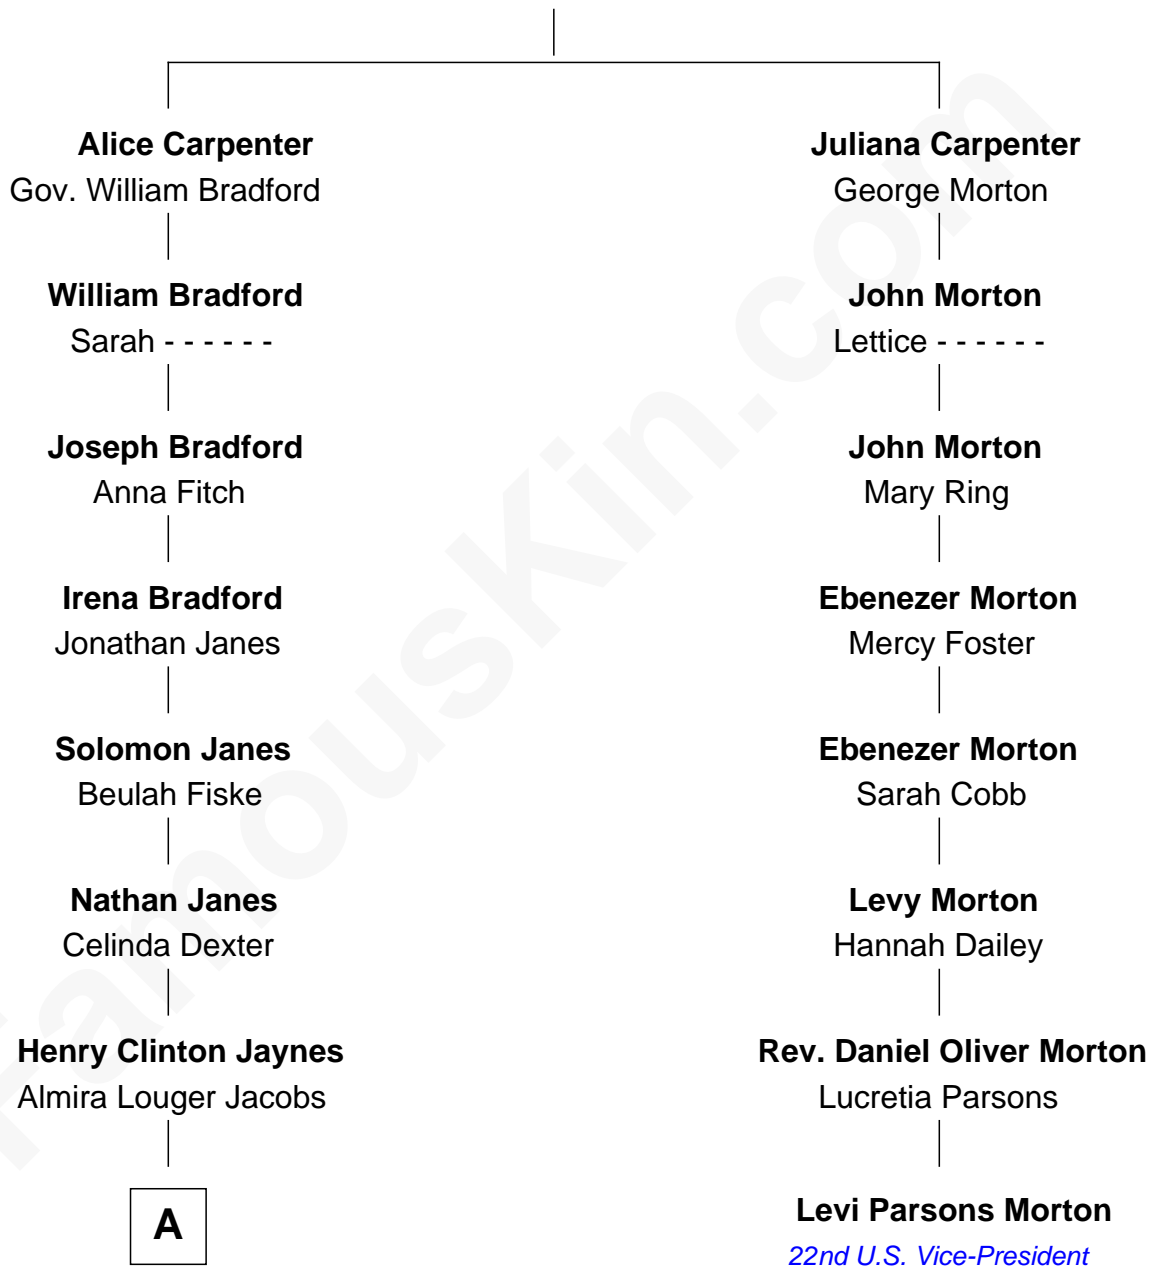

FamousKin.com Relationship Chart of

Jane Fonda
Movie Actress

7th cousin 3 times removed of

Levi Parsons Morton
22nd U.S. Vice-President

Alexander Carpenter

A

Henry Silas Jaynes

Elma L. Lanphear

Herberta Elma Jaynes

William Brace Fonda

Henry Jaynes Fonda

Frances Ford Seymour

Jane Fonda

Movie Actress