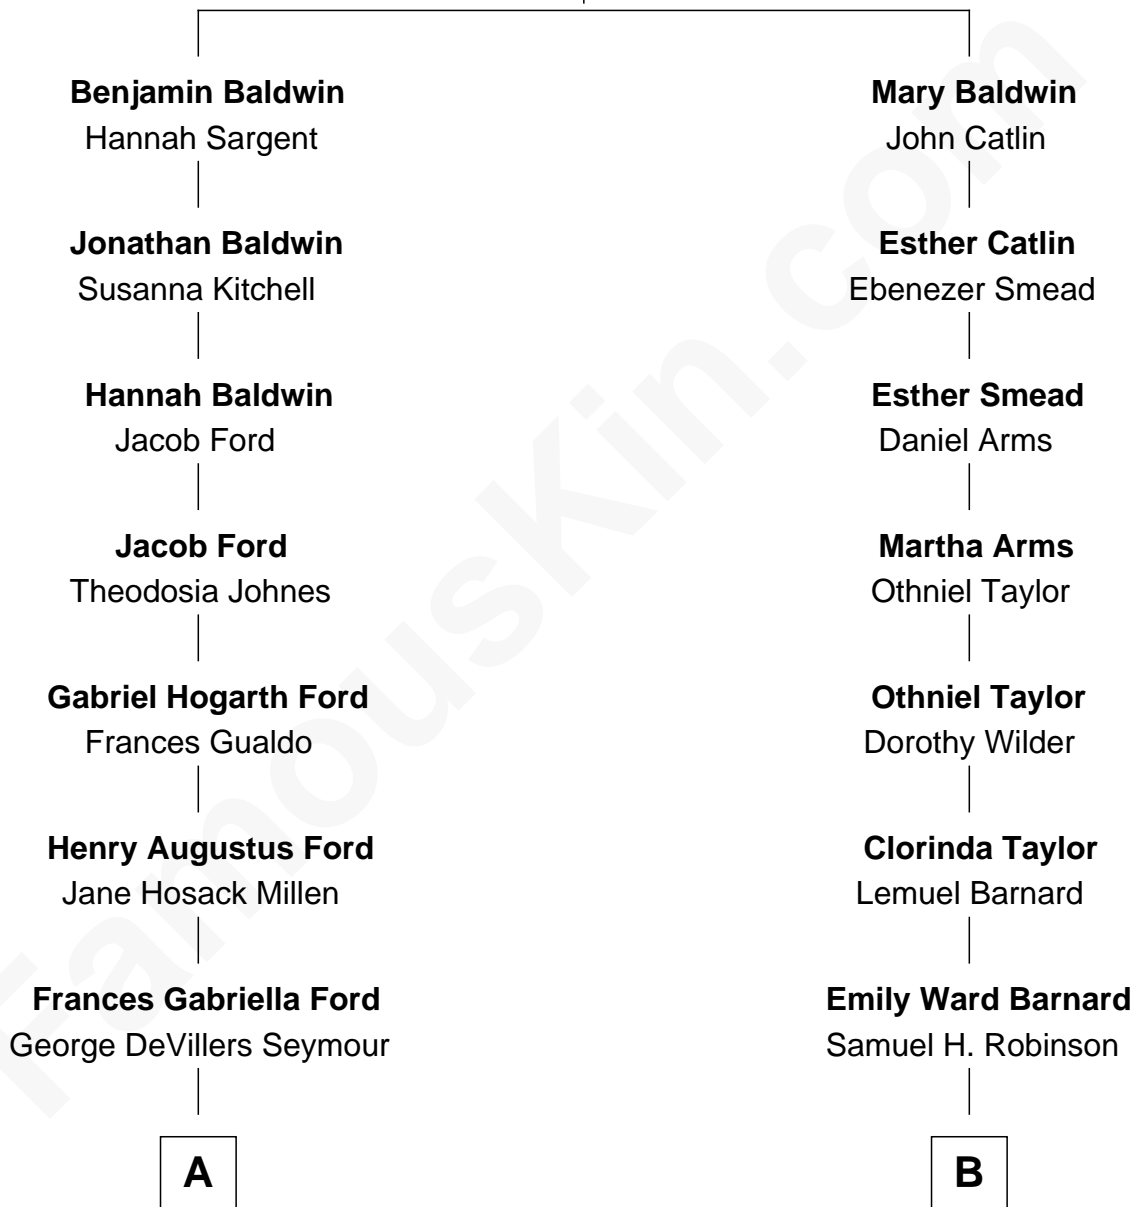

FamousKin.com Relationship Chart of

Jane Fonda

Movie Actress

9th cousin of

Lillian Gish

Stage, TV and Movie Actress

Joseph Baldwin

Hannah Whitlock

A

Eugene Ford Seymour

Sophie Mildred Bower

Frances Ford Seymour

Henry Jaynes Fonda

Jane Fonda

Movie Actress

B