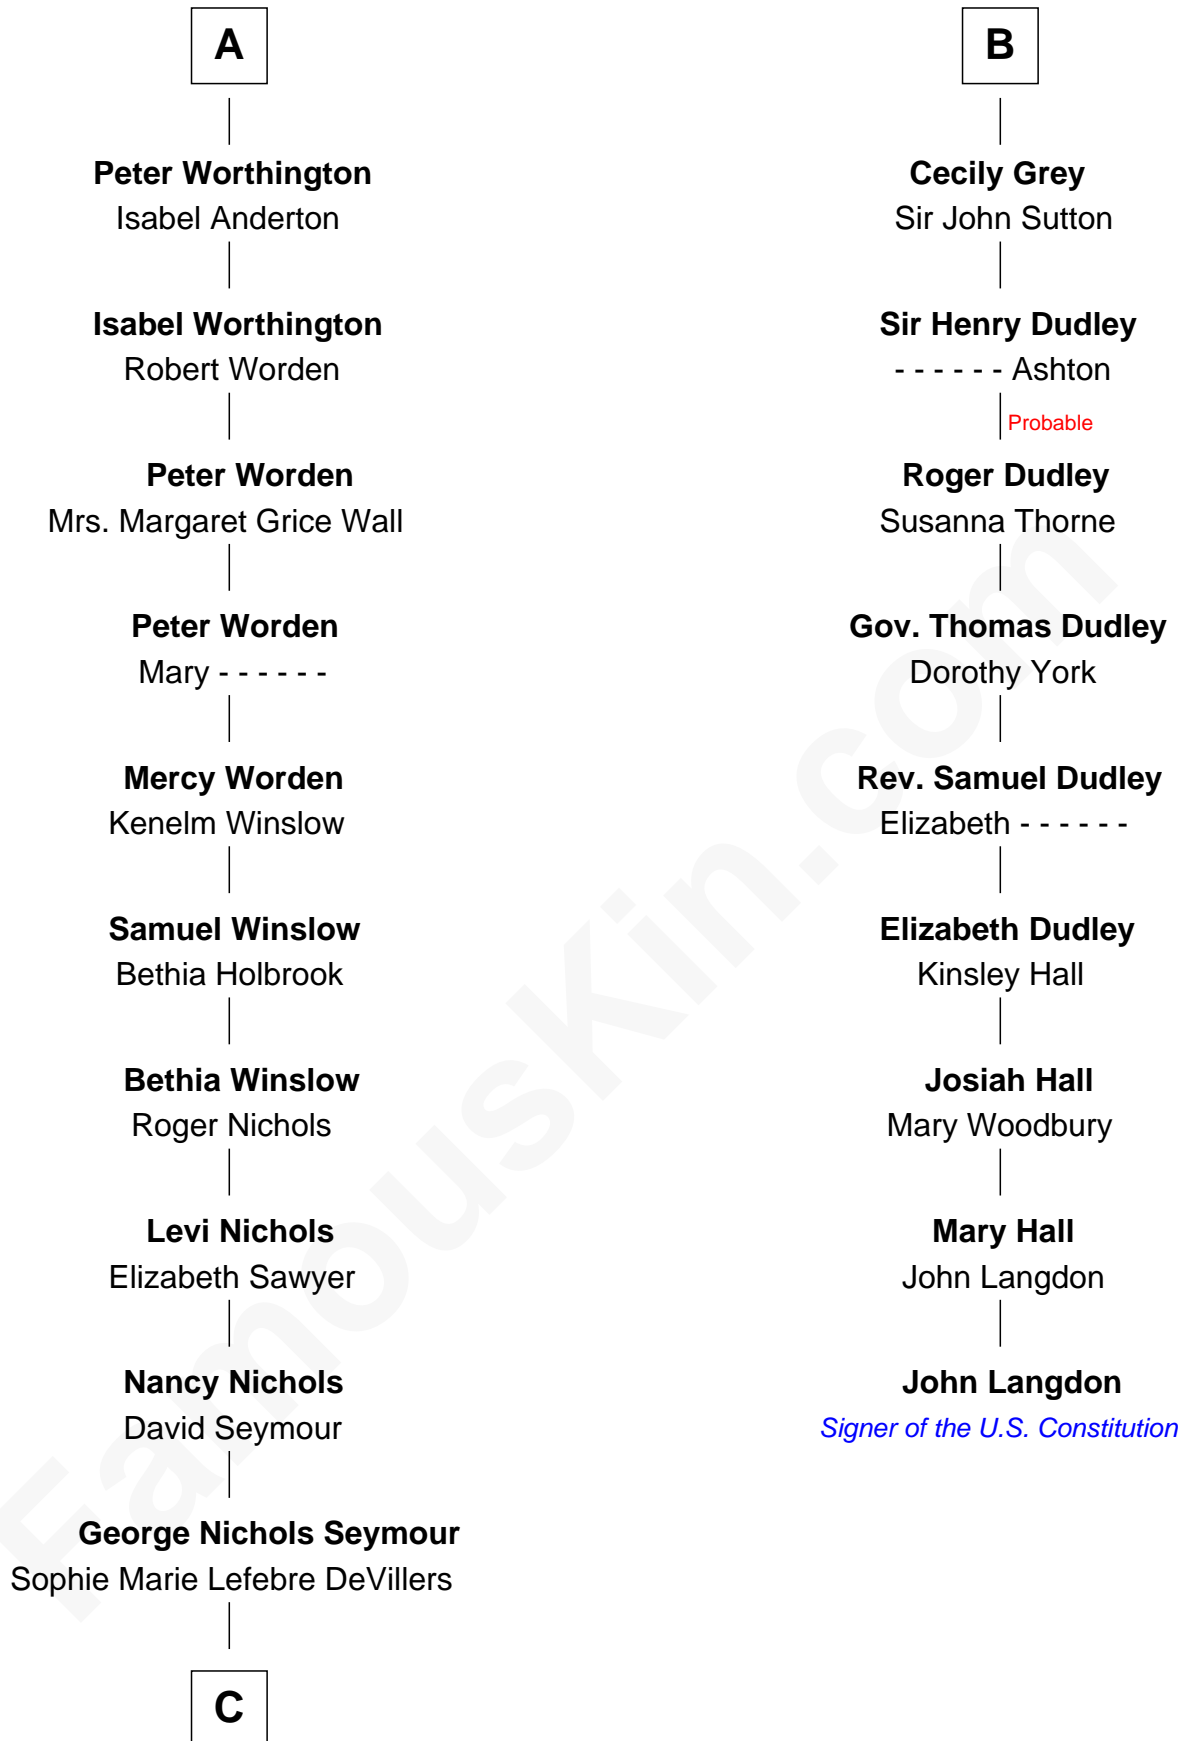

FamousKin.com Relationship Chart of

Jane Fonda

Movie Actress

15th cousin 5 times removed of

John Langdon

Signer of the U.S. Constitution

C

George DeVillers Seymour

Frances Gabriella Ford

Eugene Ford Seymour

Sophie Mildred Bower

Frances Ford Seymour

Henry Jaynes Fonda

Jane Fonda

Movie Actress

FamousKin.com