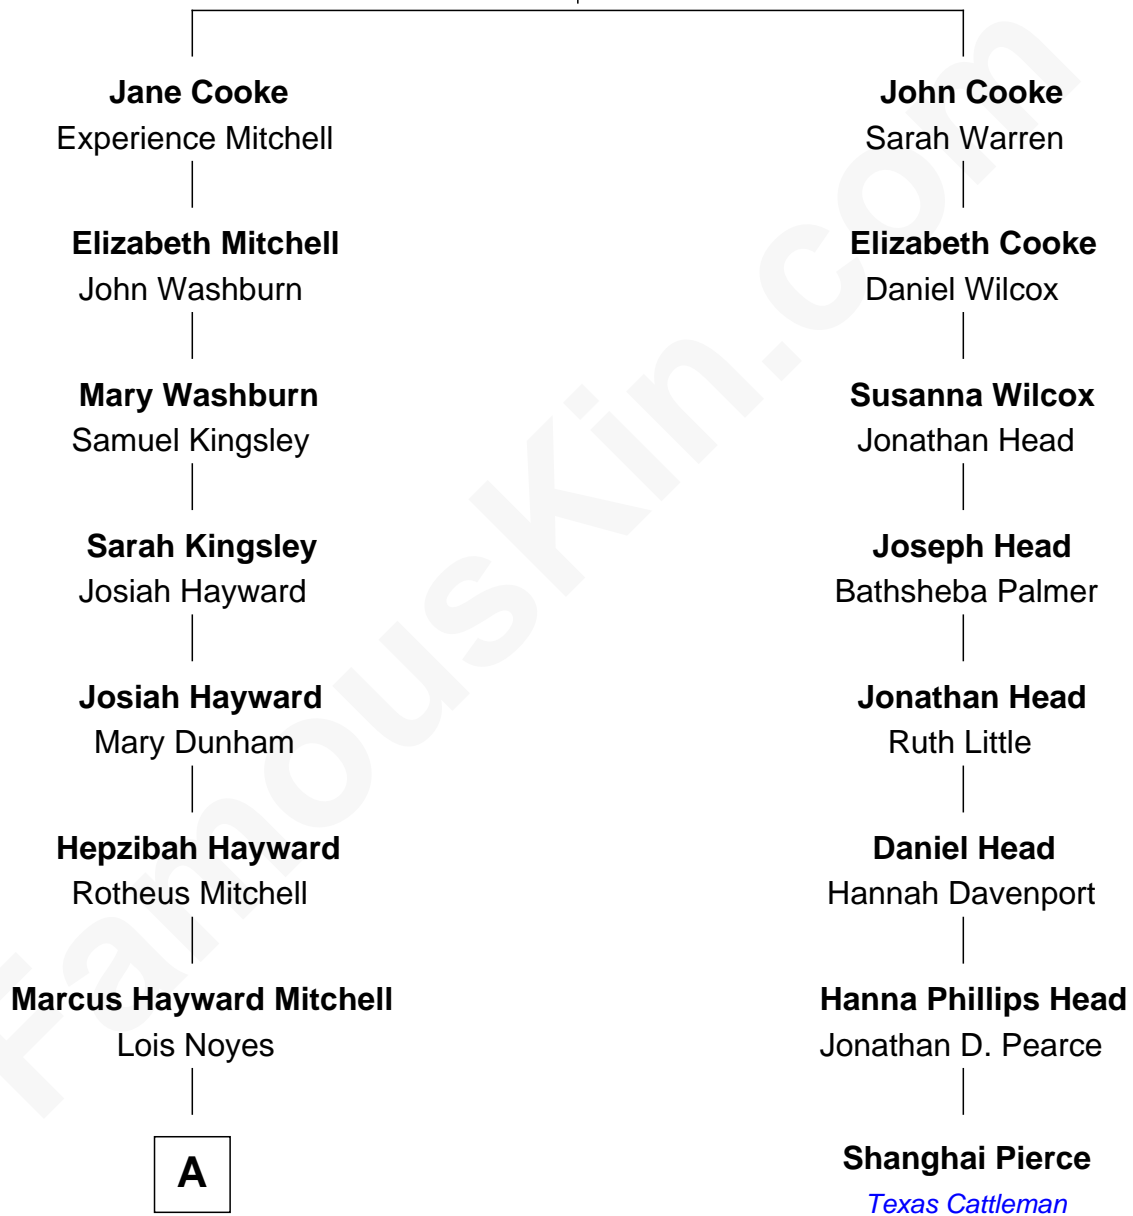

# FamousKin.com Relationship Chart of

**Jane Fonda**

*Movie Actress*

7th cousin 4 times removed of

**Shanghai Pierce**

*Texas Cattleman*

**Francis Cooke**  
Hester le Mahieu

**A**

Marie Louise Mitchell

Allan Lanphear

Elma L. Lanphear

Henry Silas Jaynes

Herberta Elma Jaynes

William Brace Fonda

Henry Jaynes Fonda

Frances Ford Seymour