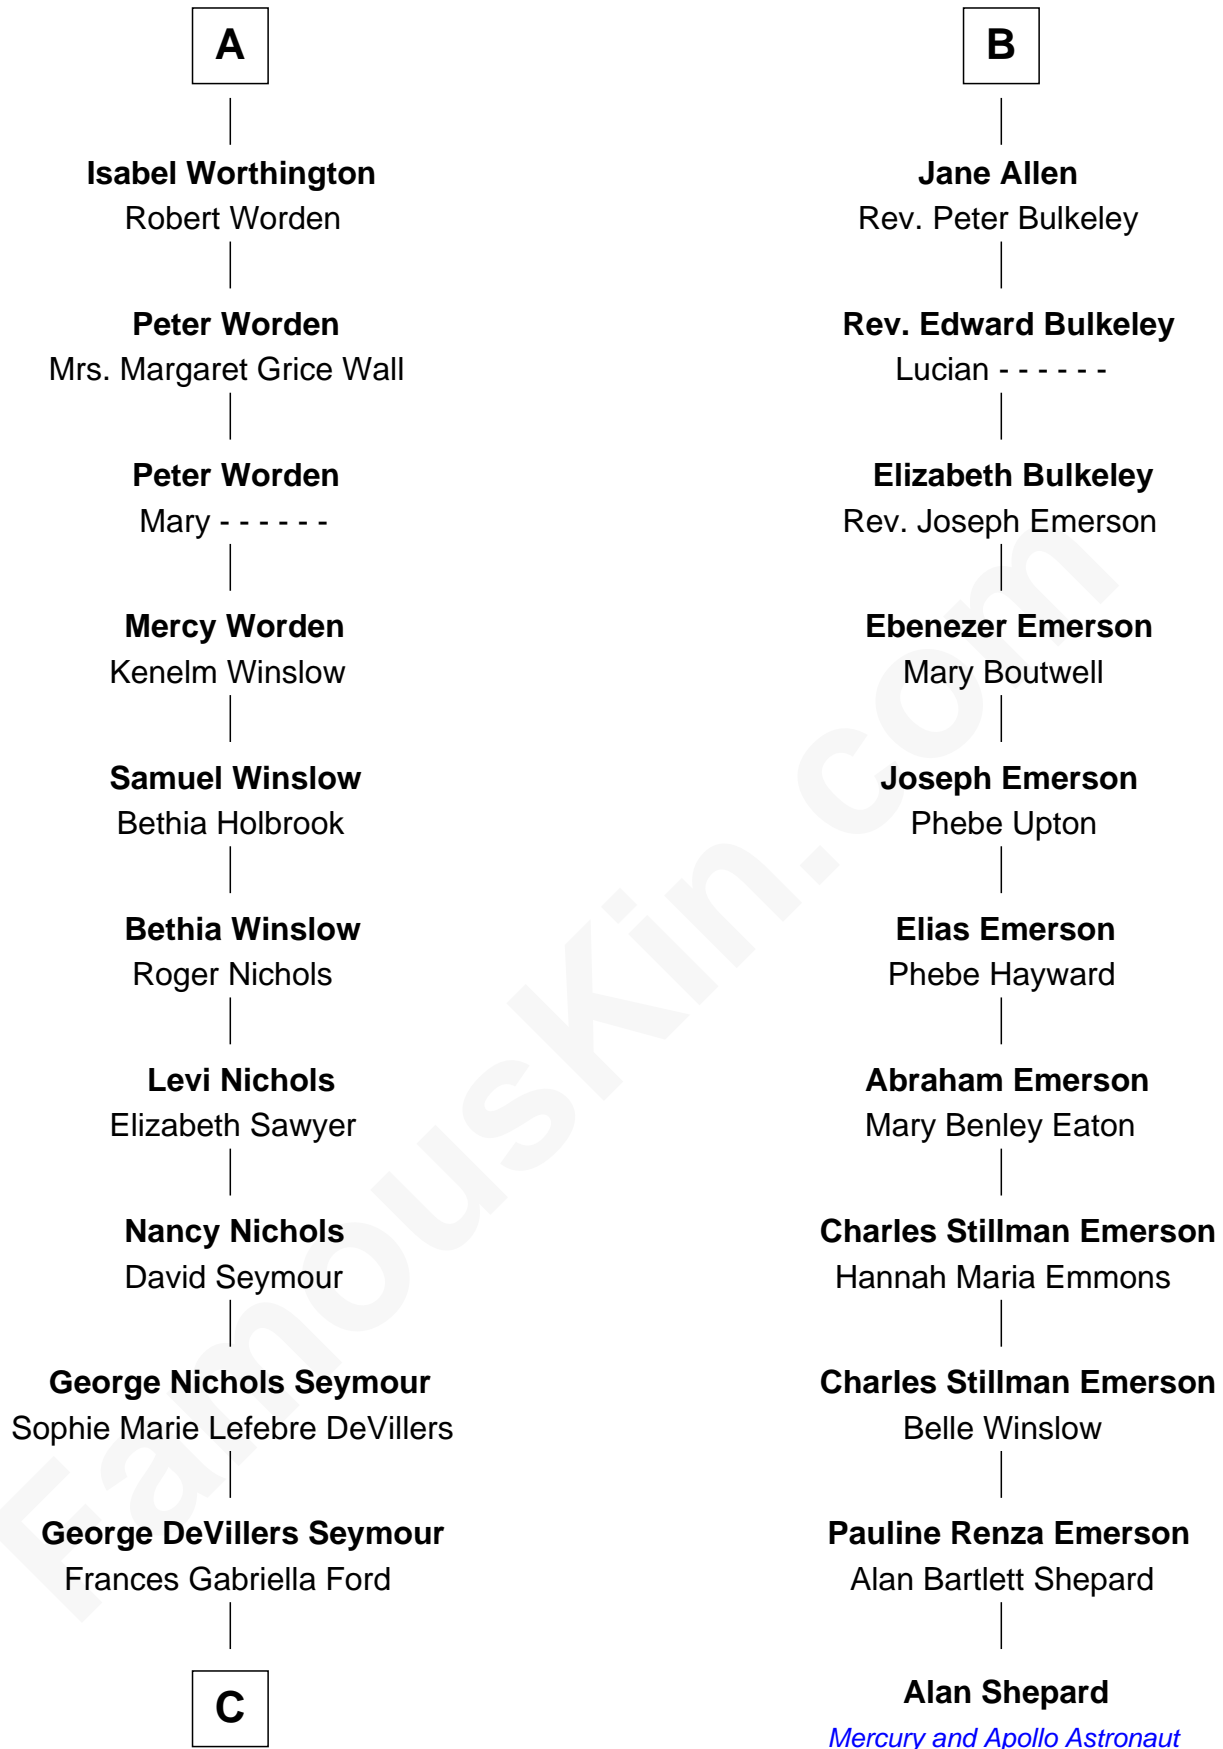

FamousKin.com Relationship Chart of

Jane Fonda
Movie Actress

17th cousin 2 times removed of

Alan Shepard
Mercury and Apollo Astronaut

C

Eugene Ford Seymour

Sophie Mildred Bower

Frances Ford Seymour