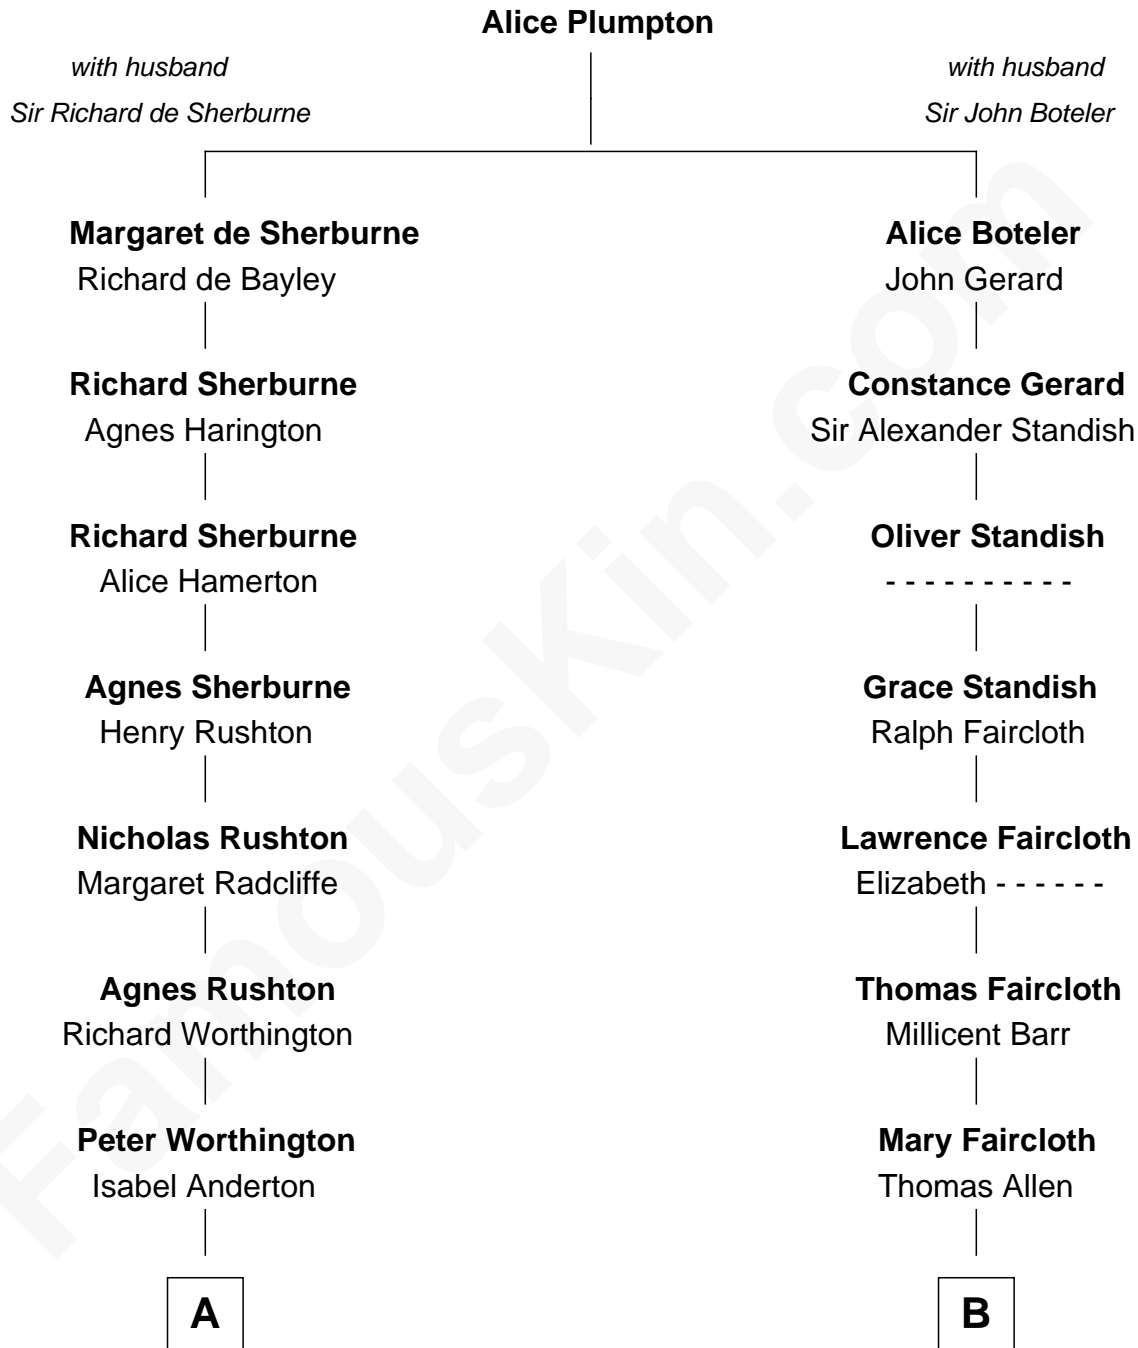

FamousKin.com Relationship Chart of

Jane Fonda
Movie Actress

17th cousin 2 times removed of

Alan Shepard
Mercury and Apollo Astronaut

C

Eugene Ford Seymour

Sophie Mildred Bower

Frances Ford Seymour