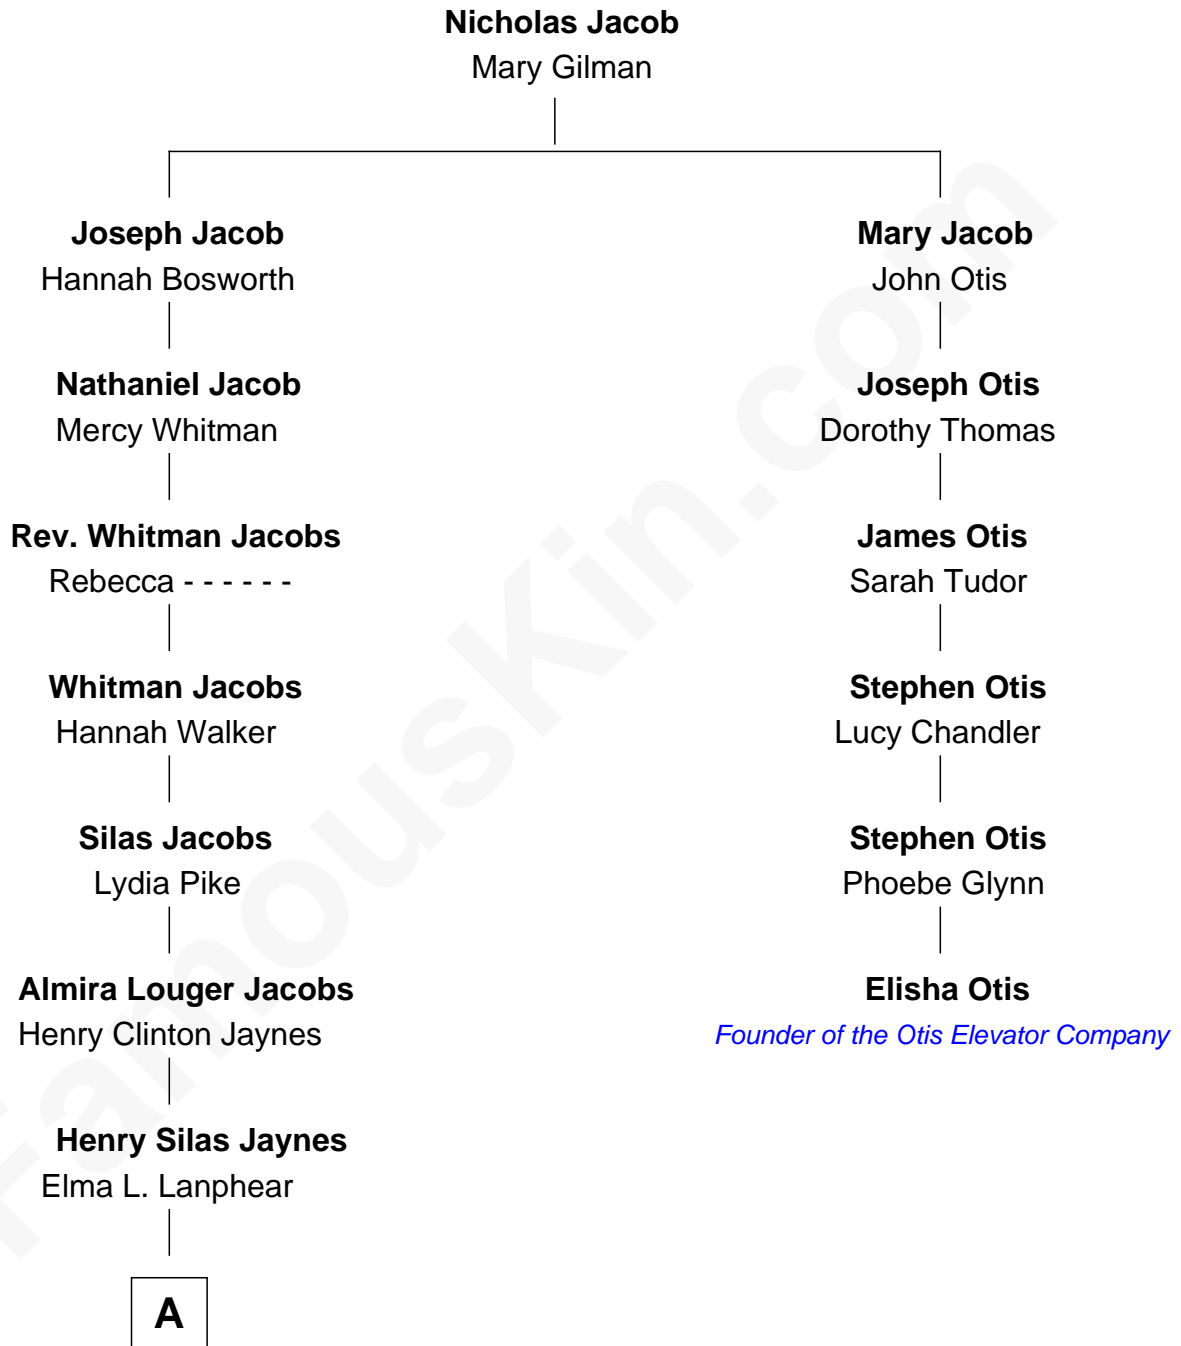

# FamousKin.com Relationship Chart of

**Jane Fonda**

*Movie Actress*

5th cousin 4 times removed of

**Elisha Otis**

*Founder of the Otis Elevator Company*

**A**

**Herberta Elma Jaynes**

William Brace Fonda

**Henry Jaynes Fonda**

Frances Ford Seymour

**Jane Fonda**

*Movie Actress*