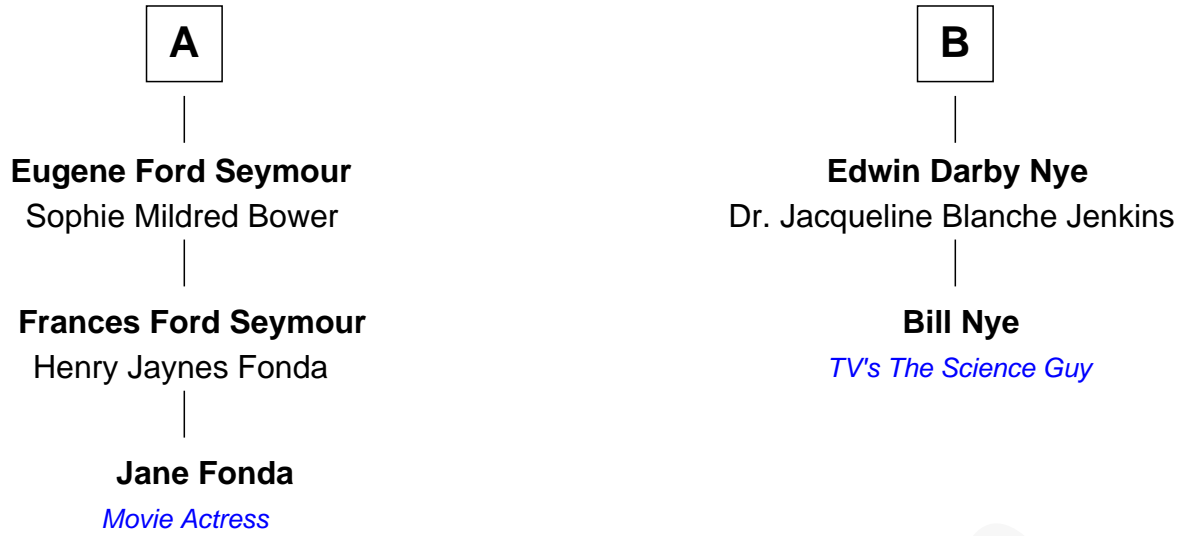

FamousKin.com Relationship Chart of

Jane Fonda

Movie Actress

8th cousin 1 time removed of

Bill Nye

TV's The Science Guy

Peter Worden

Mary - - - - -

FamousKin.com