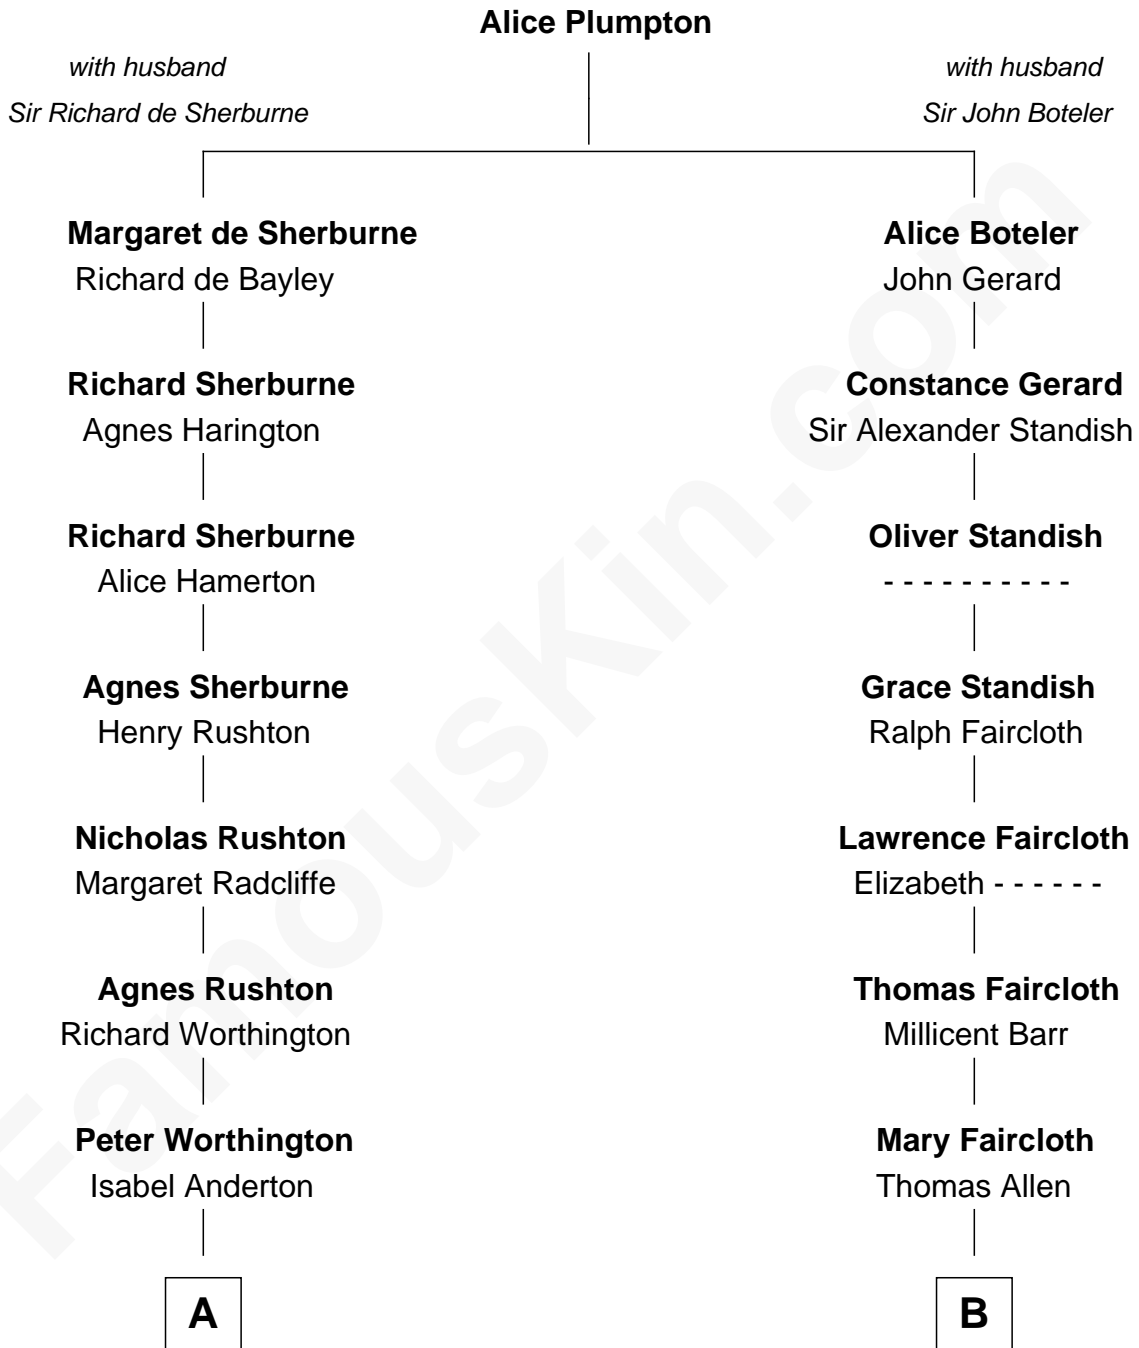

# FamousKin.com Relationship Chart of

**Jane Fonda**  
Movie Actress

12th cousin 7 times removed of

**John Hancock**

Signer of the Declaration of Independence

**C**

**Eugene Ford Seymour**

Sophie Mildred Bower

**Frances Ford Seymour**

Henry Jaynes Fonda

**Jane Fonda**

*Movie Actress*

FamousKin.com