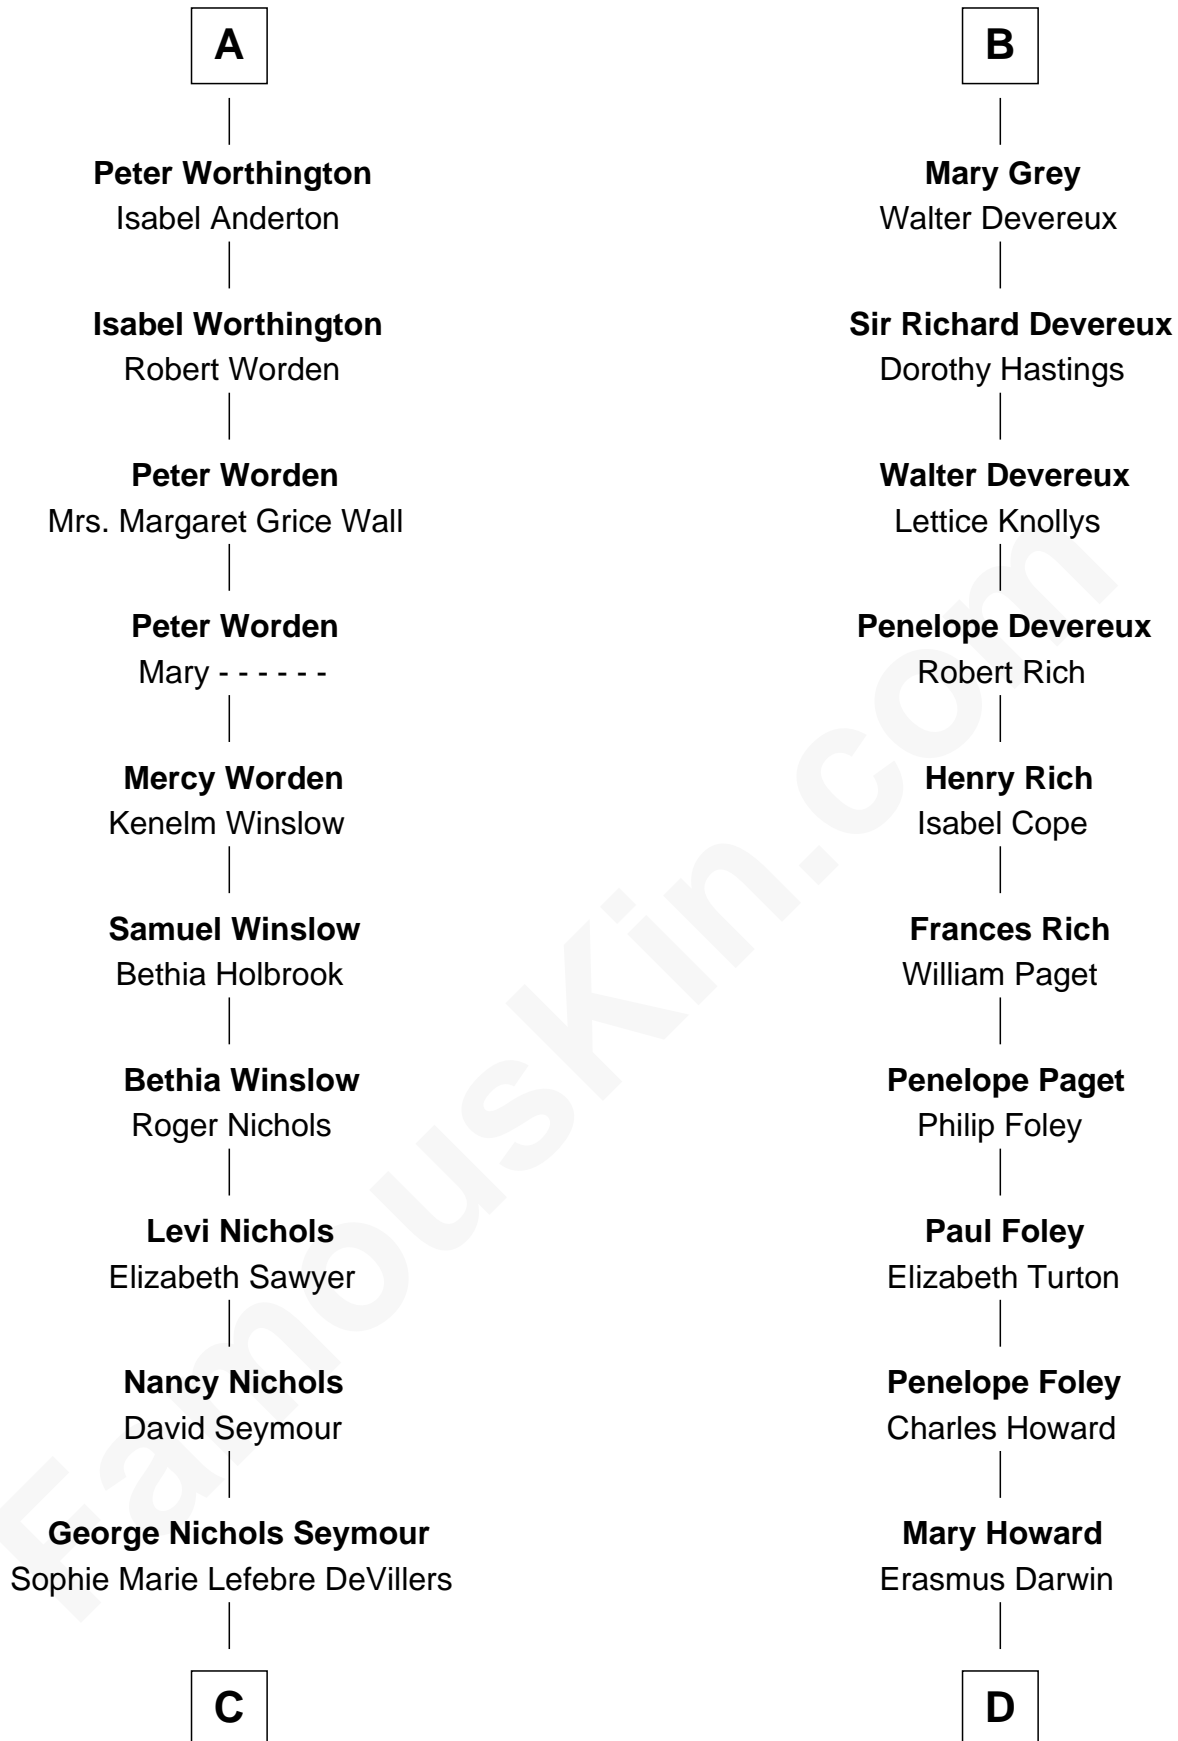

FamousKin.com Relationship Chart of

Jane Fonda
Movie Actress

18th cousin 2 times removed of

Charles Darwin
Theory of Evolution

FamousKin.com