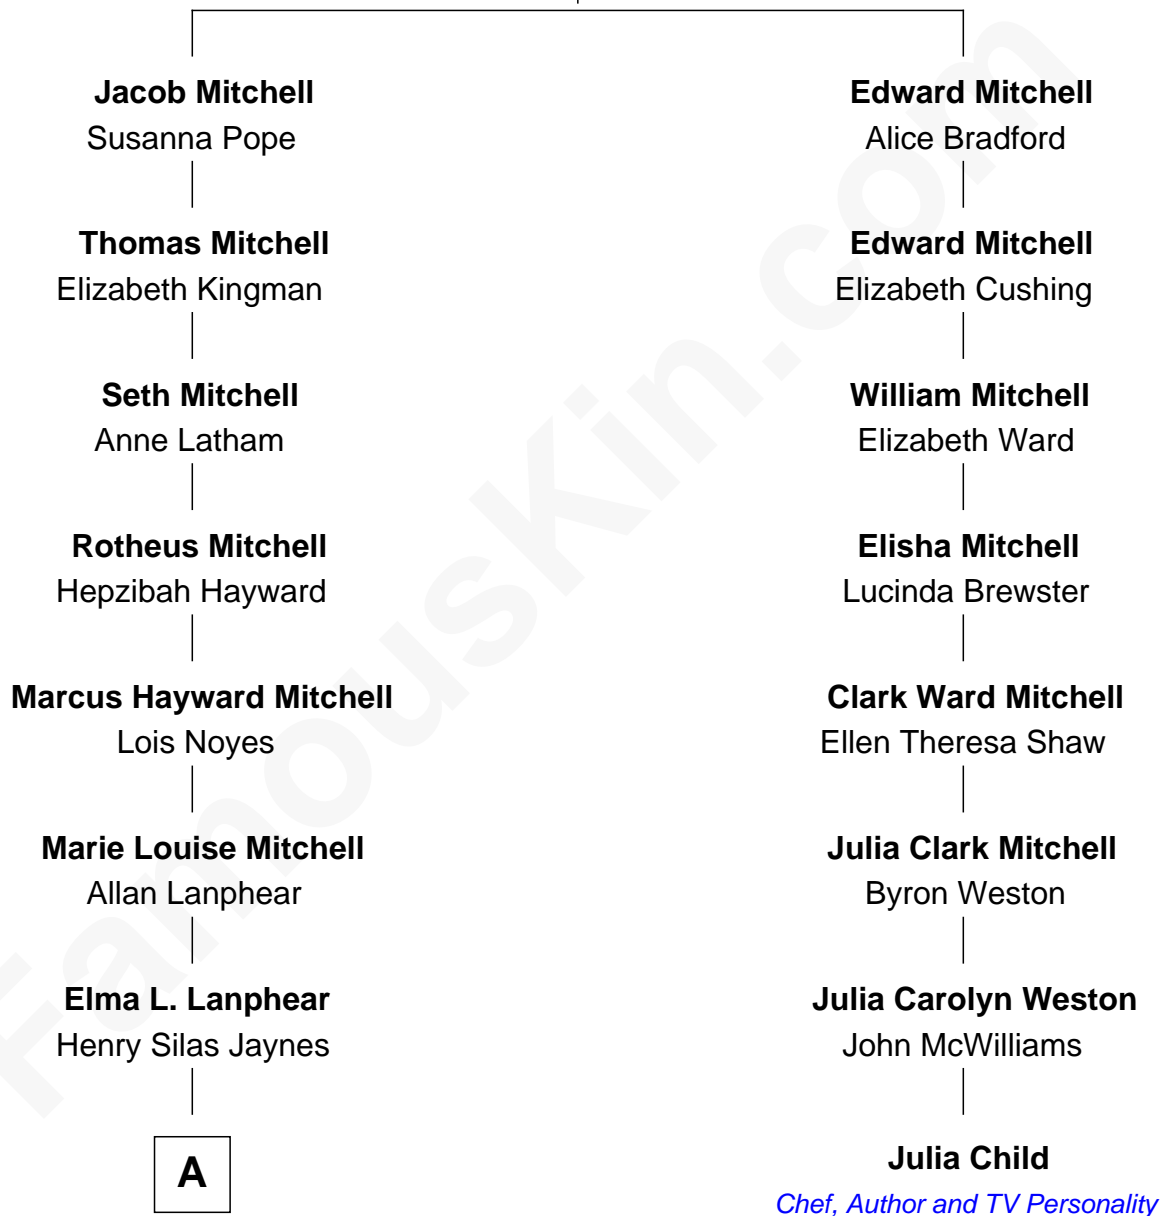

FamousKin.com Relationship Chart of

Jane Fonda

Movie Actress

7th cousin 2 times removed of

Julia Child

American Chef, Author and TV Personality

Experience Mitchell

Mary - - - - -

A

Herberta Elma Jaynes

William Brace Fonda

Henry Jaynes Fonda

Frances Ford Seymour

Jane Fonda

Movie Actress

FamousKin.com