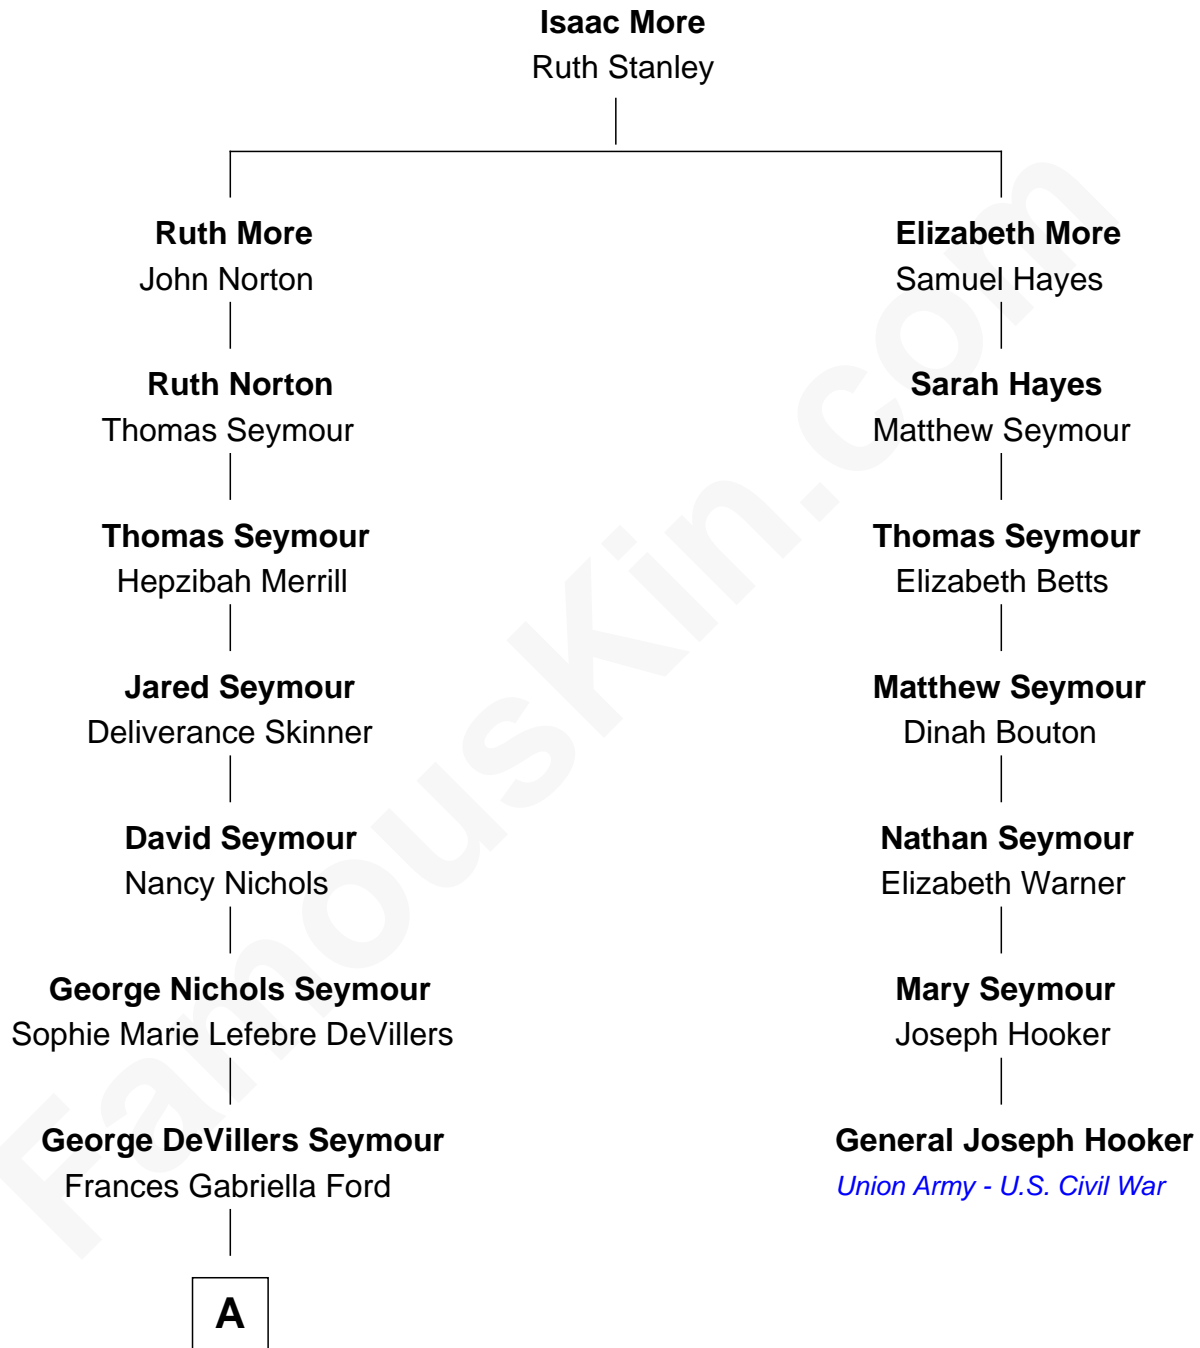

# FamousKin.com Relationship Chart of

**Jane Fonda**

*Movie Actress*

6th cousin 3 times removed of

**General Joseph Hooker**

*Union Army - U.S. Civil War*

**A**

**Eugene Ford Seymour**

Sophie Mildred Bower

**Frances Ford Seymour**

Henry Jaynes Fonda

**Jane Fonda**

*Movie Actress*

FamousKin.com