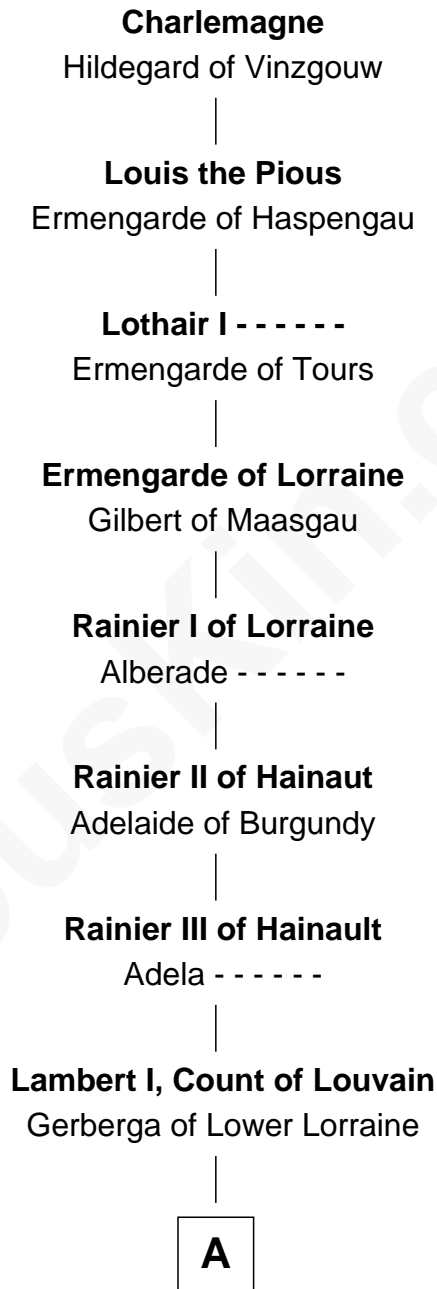

FamousKin.com Relationship Chart of

Jane Fonda

Movie Actress

37th Great-granddaughter of

Charlemagne

King of the Franks

A

Mathilde of Louvain
Eustace I of Boulogne

Lambert II of Lens
Adelaide of Normandy

Judith of Lens
Waltheof II of Northumbria

Maud of Northumberland
David I, King of Scotland

Henry of Huntingdon
Ada de Warenne

William I, King of Scotland
----- Avenal