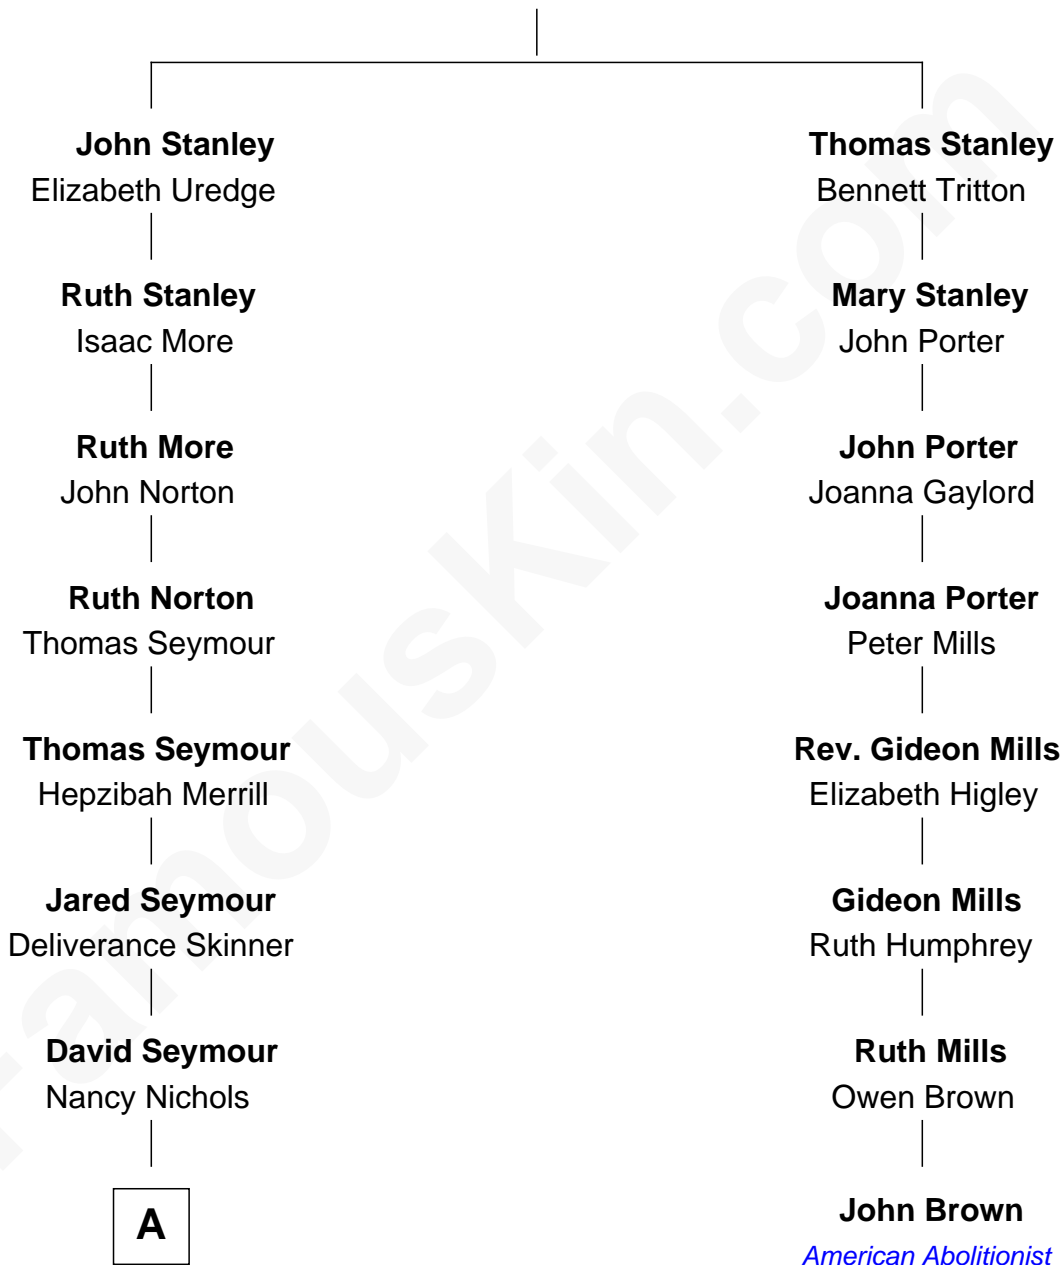

# FamousKin.com Relationship Chart of

**Jane Fonda**

*Movie Actress*

7th cousin 4 times removed of

**John Brown**

*American Abolitionist*

**Robert Stanley**

**A**

George Nichols Seymour  
Sophie Marie Lefebre DeVillers

George DeVillers Seymour  
Frances Gabriella Ford

Eugene Ford Seymour  
Sophie Mildred Bower

Frances Ford Seymour  
Henry Jaynes Fonda

Jane Fonda  
*Movie Actress*