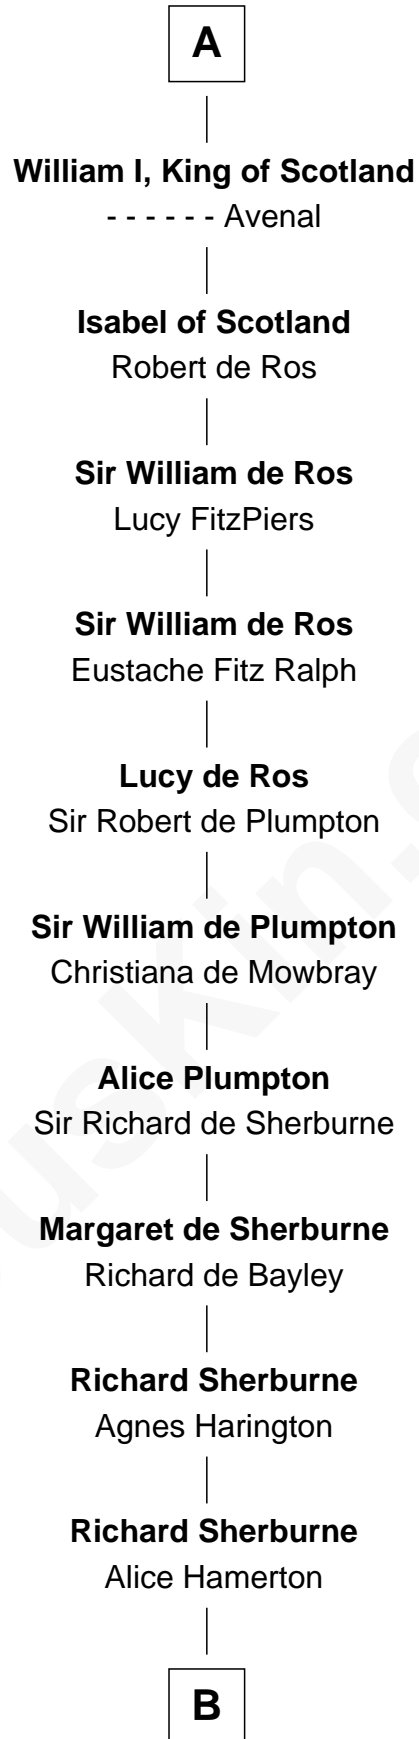

# FamousKin.com Relationship Chart of

**Jane Fonda**

*Movie Actress*

32nd Great-granddaughter of

**King Robert I**

*King of France*

**B**

**Agnes Sherburne**

Henry Rushton

**Nicholas Rushton**

Margaret Radcliffe

**Agnes Rushton**

Richard Worthington

**Peter Worthington**

Isabel Anderton

**Isabel Worthington**

Robert Worden

**Peter Worden**

Mrs. Margaret Grice Wall

**Peter Worden**

Mary - - - - -

**Mercy Worden**

Kenelm Winslow

**Samuel Winslow**

Bethia Holbrook

**Bethia Winslow**

Roger Nichols

**C**

**C**

—  
**Levi Nichols**

Elizabeth Sawyer

—  
**Nancy Nichols**