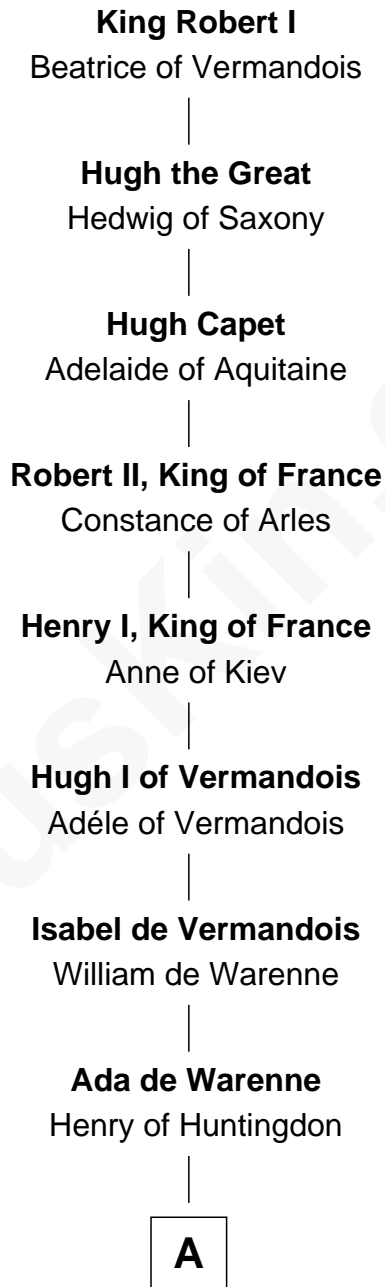

# FamousKin.com Relationship Chart of

**Jane Fonda**

*Movie Actress*

32nd Great-granddaughter of

**King Robert I**

*King of France*

**B**

**Agnes Sherburne**

Henry Rushton

**Nicholas Rushton**

Margaret Radcliffe

**Agnes Rushton**

Richard Worthington

**Peter Worthington**

Isabel Anderton

**Isabel Worthington**

Robert Worden

**Peter Worden**

Mrs. Margaret Grice Wall

**Peter Worden**

Mary - - - - -

**Mercy Worden**

Kenelm Winslow

**Samuel Winslow**