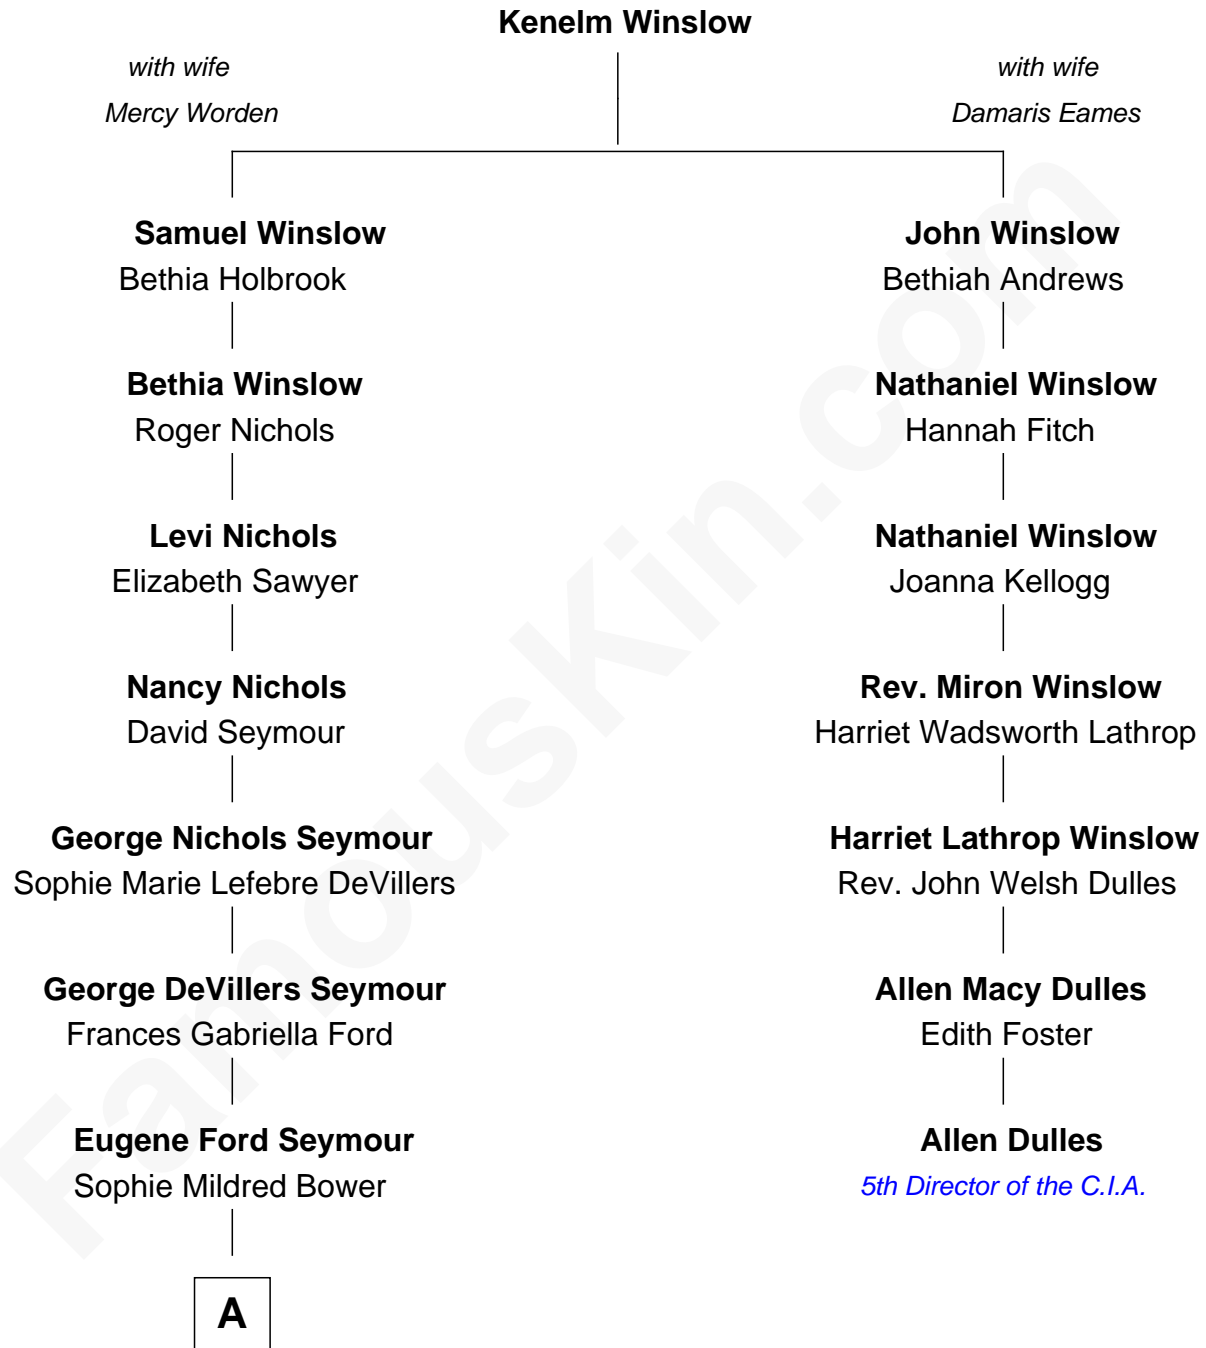

FamousKin.com Relationship Chart of

Jane Fonda

Movie Actress

6th cousin 2 times removed of

Allen Dulles

5th Director of the C.I.A.

A

Frances Ford Seymour