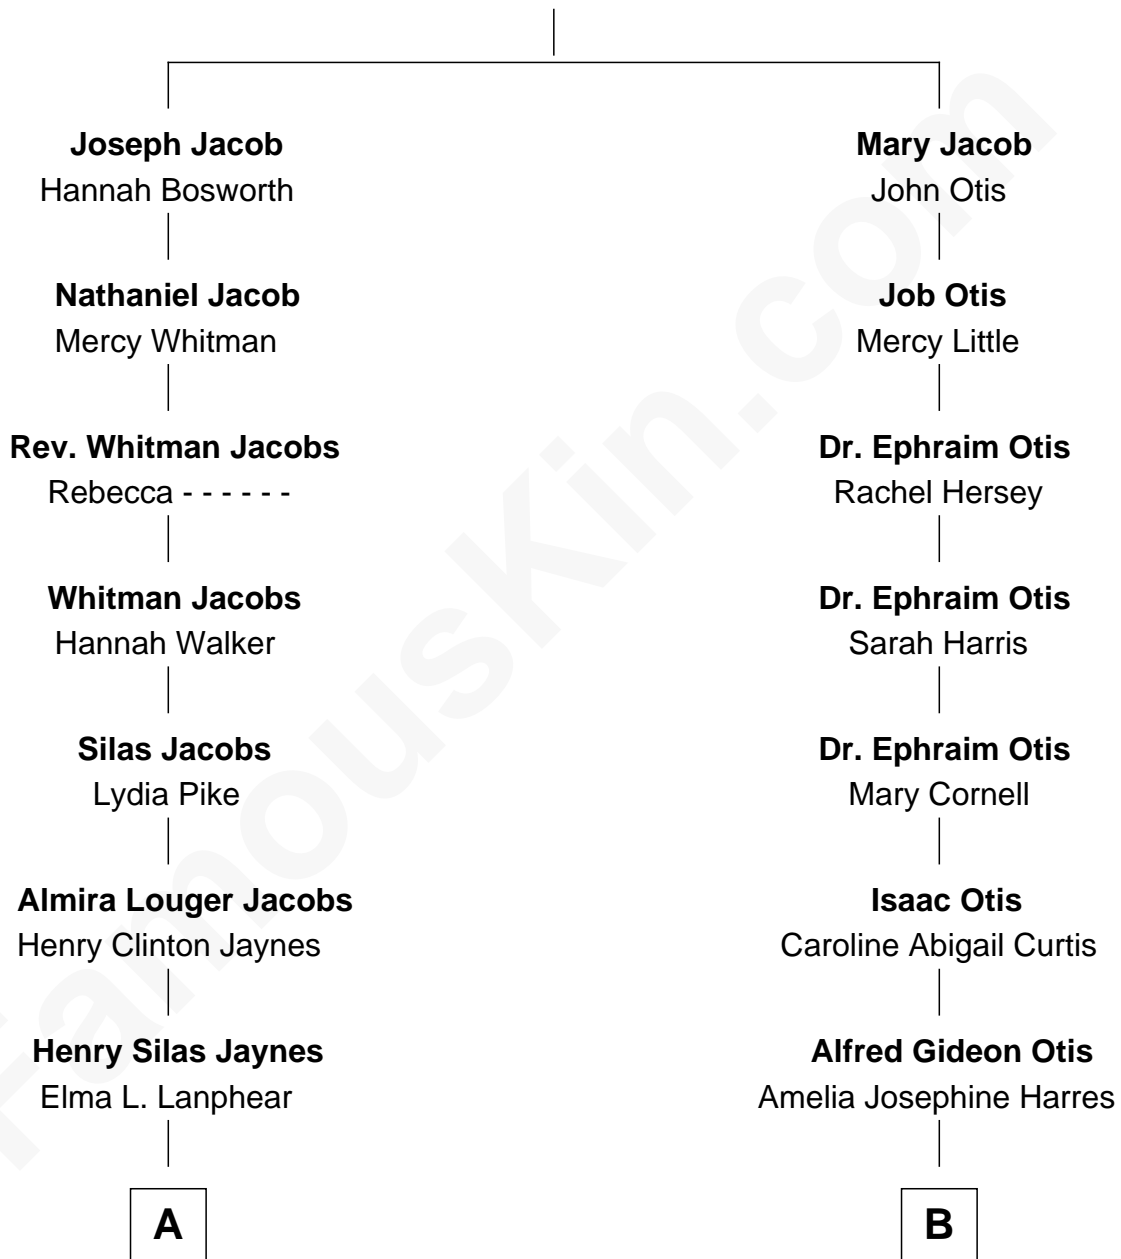

FamousKin.com Relationship Chart of

Jane Fonda

Movie Actress

8th cousin 1 time removed of

Amelia Earhart

Aviation Pioneer

Nicholas Jacob

Mary Gilman

FamousKin.com