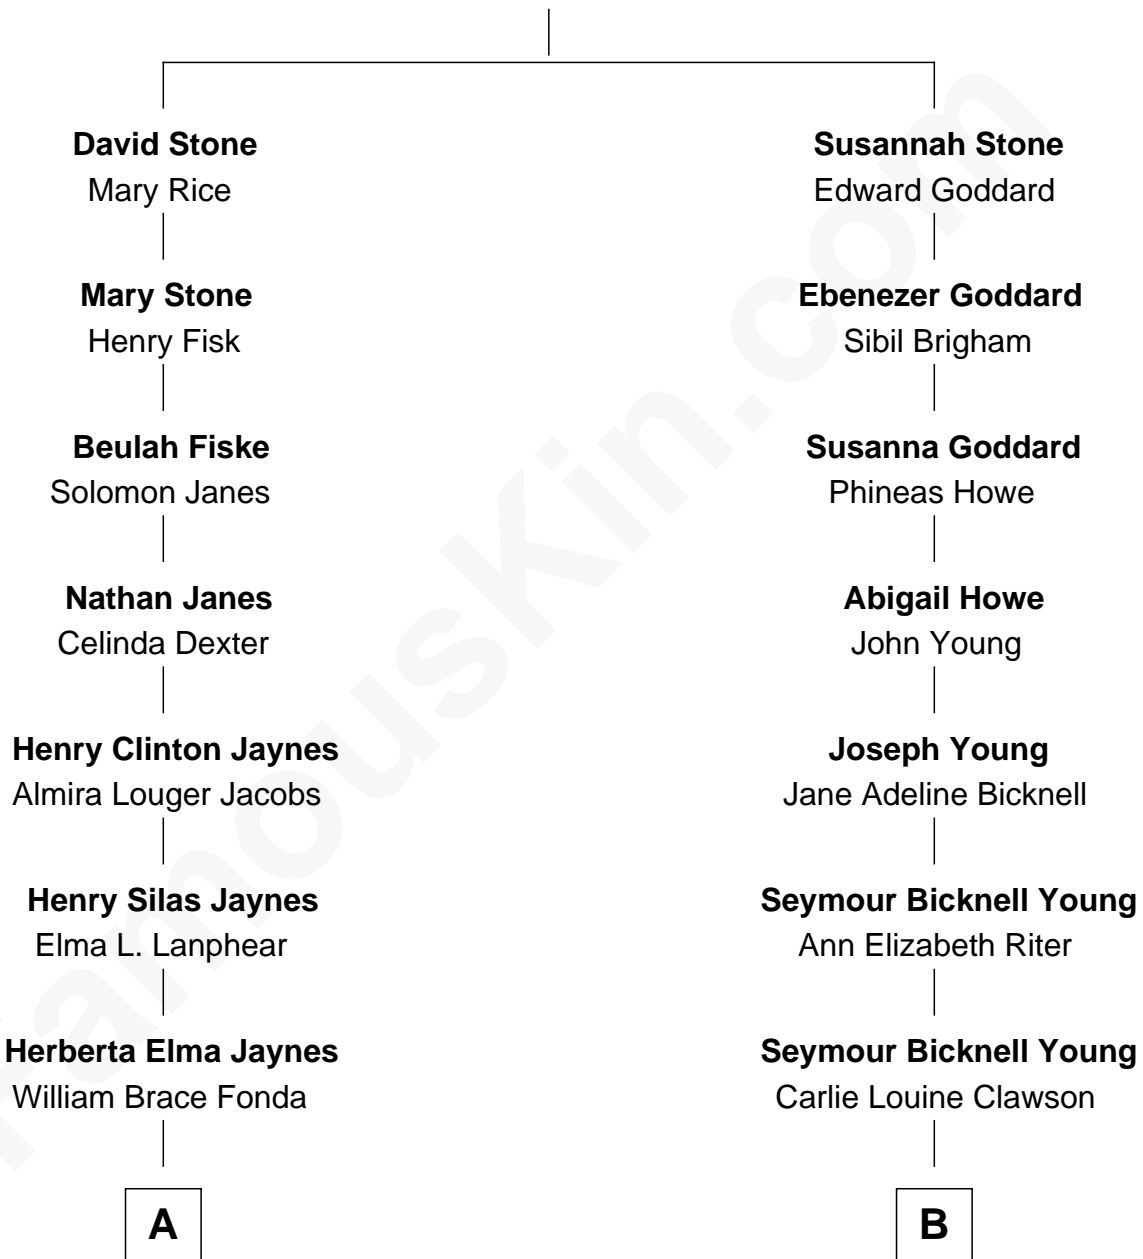

FamousKin.com Relationship Chart of

Jane Fonda

Movie Actress

8th cousin 1 time removed of

Steve Young

NFL Hall of Fame Quarterback

Simon Stone

Mary Whipple

A

Henry Jaynes Fonda
Frances Ford Seymour

Jane Fonda
Movie Actress

B

Scott Richmond Young
Louise Leonard

LeGrande L. Young
Sherry Ann Steed

Steve Young
NFL Hall of Fame Quarterback

FamousKin.com