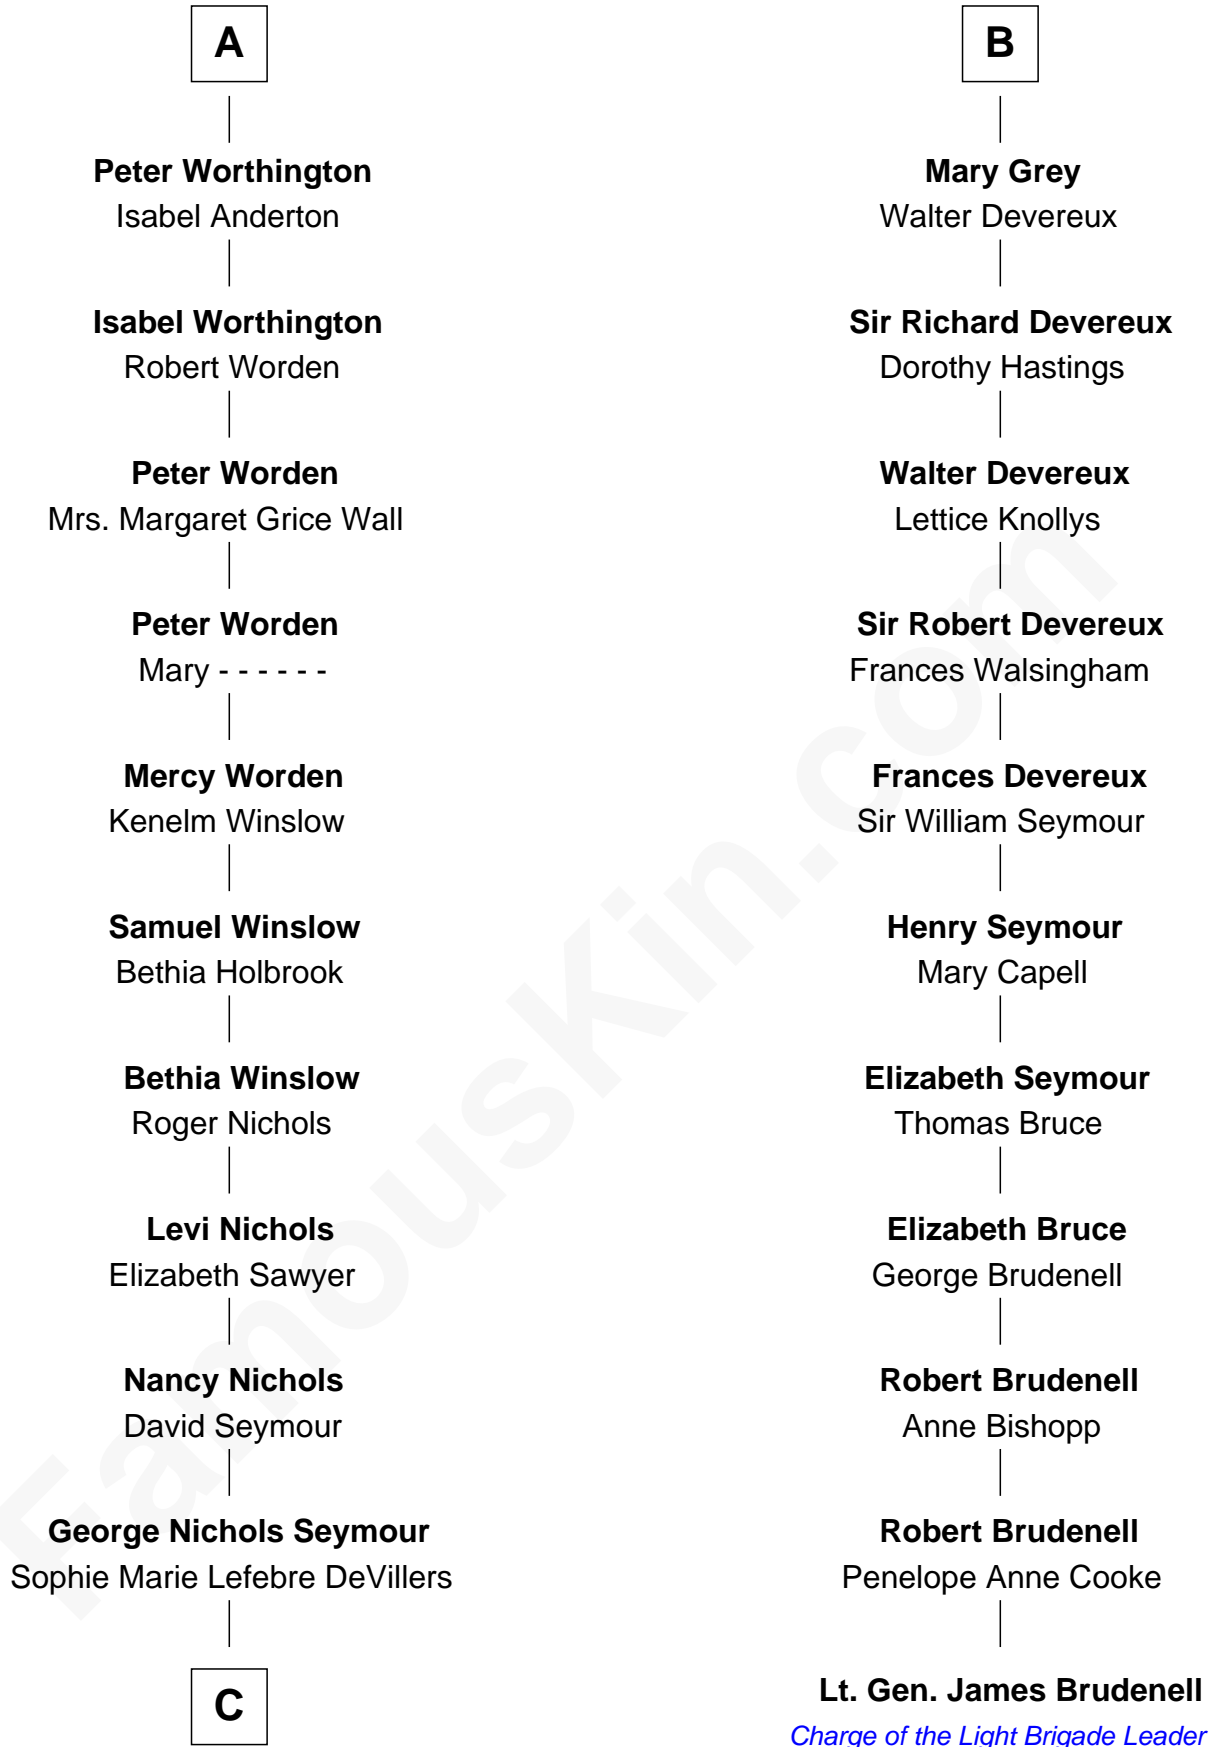

FamousKin.com Relationship Chart of

Jane Fonda

Movie Actress

17th cousin 3 times removed of

Lt. Gen. James Brudenell

Leader of the "Charge of the Light Brigade"

C

George DeVillers Seymour