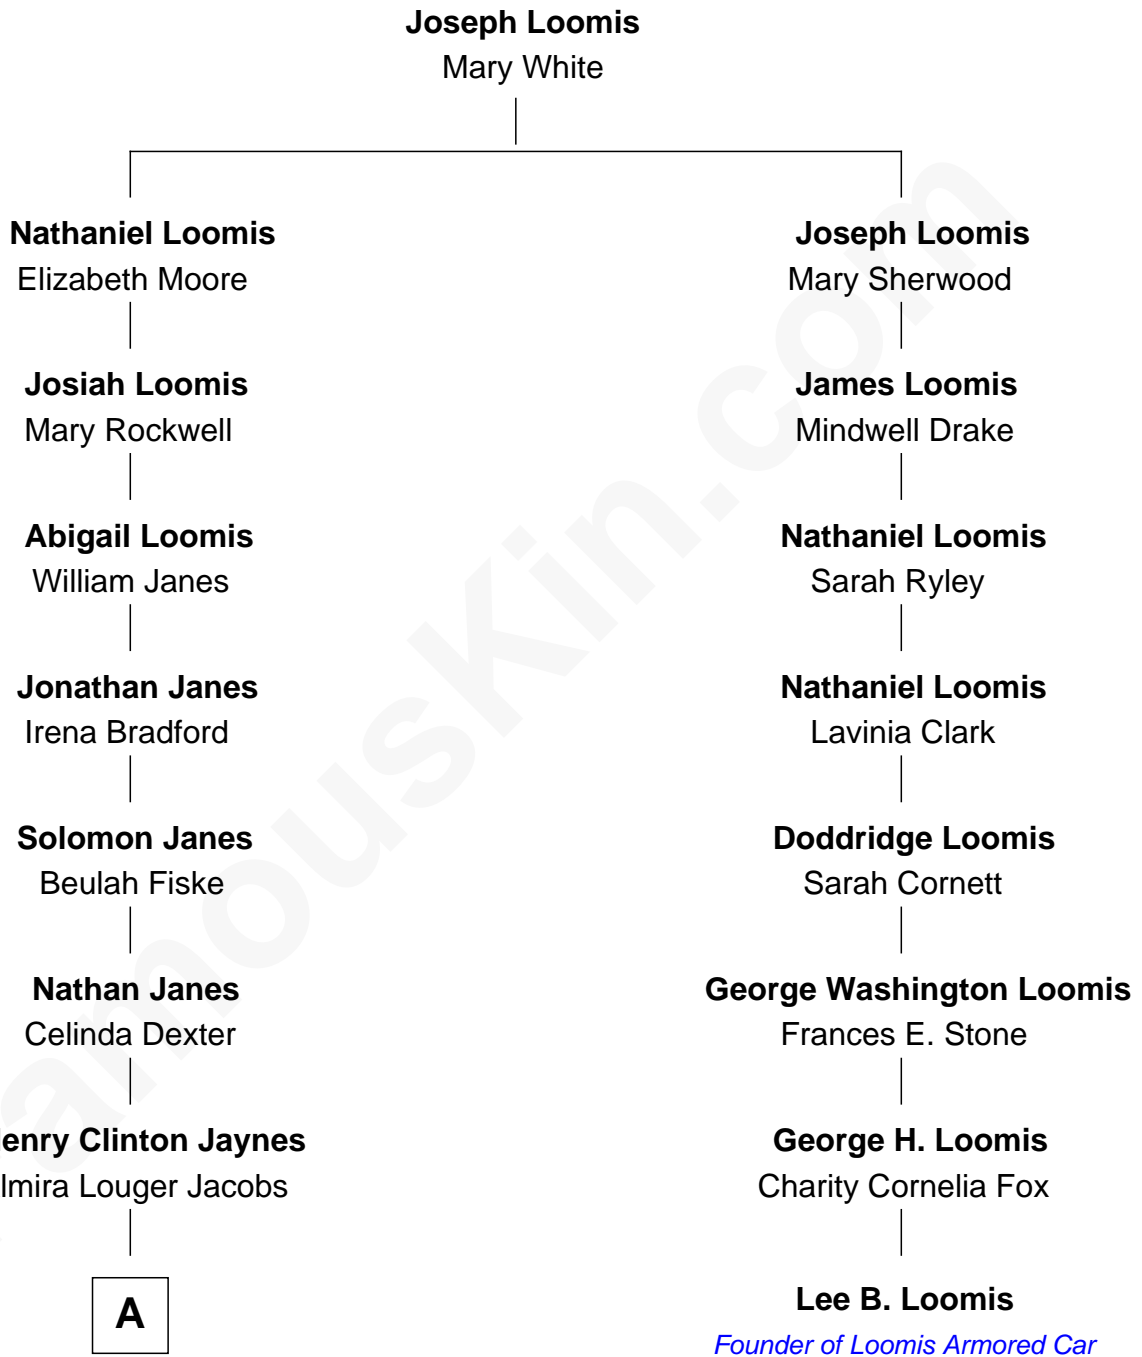

FamousKin.com Relationship Chart of

Jane Fonda

Movie Actress

7th cousin 3 times removed of

Lee B. Loomis

Founder of Loomis Armored Car Service

A

Henry Silas Jaynes

Elma L. Lanphear

Herberta Elma Jaynes

William Brace Fonda

Henry Jaynes Fonda

Frances Ford Seymour

Jane Fonda

Movie Actress

FamousKin.com