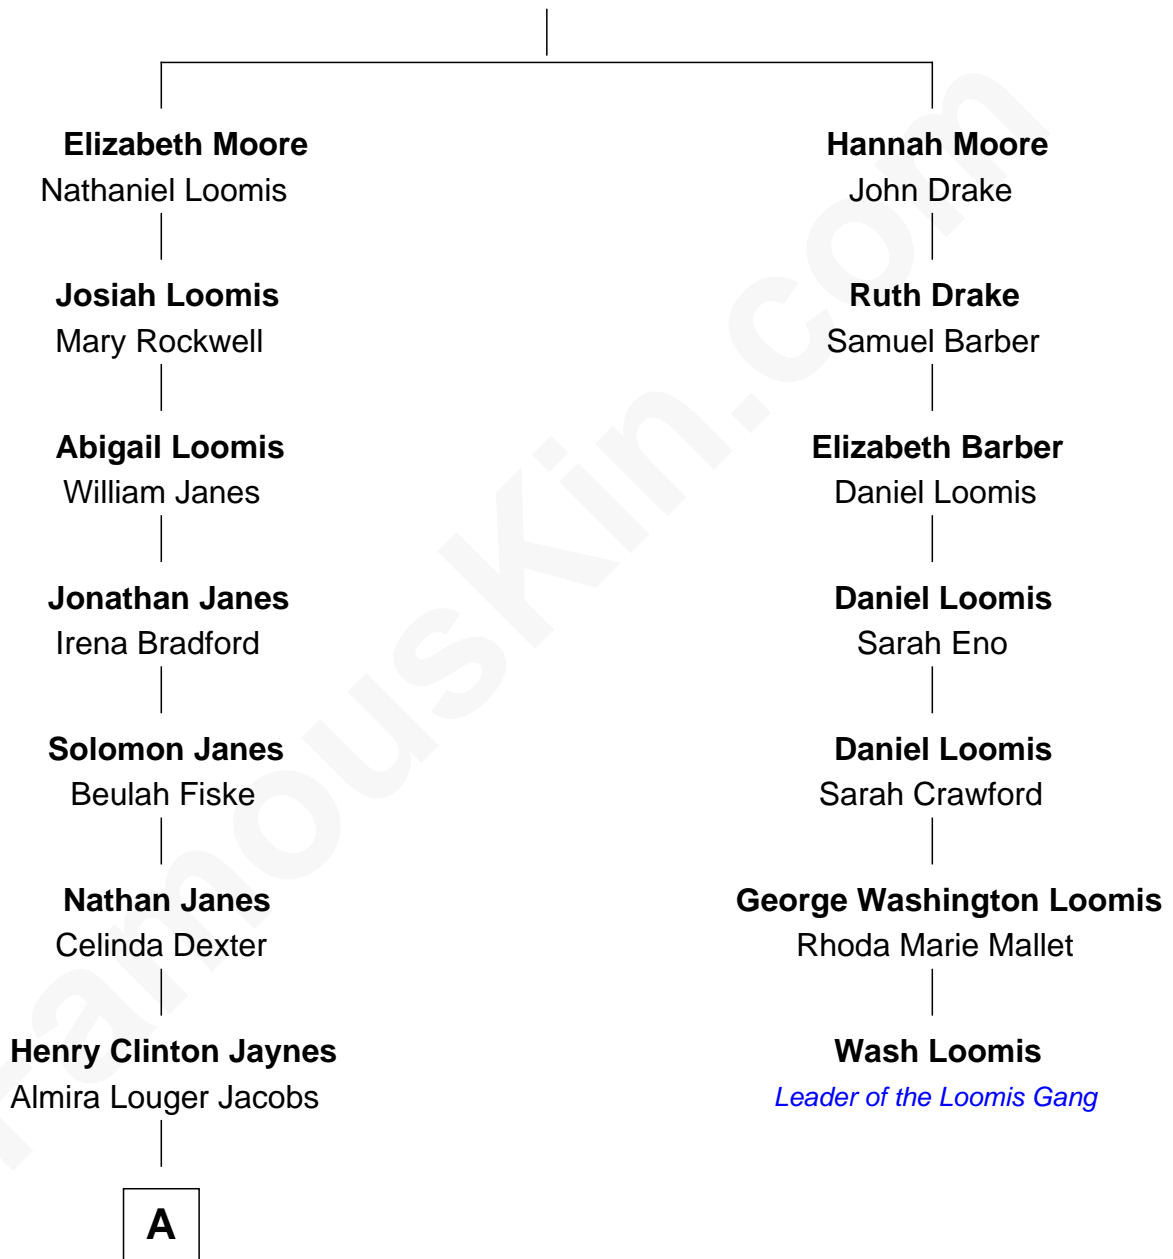

# FamousKin.com Relationship Chart of

**Jane Fonda**

*Movie Actress*

6th cousin 4 times removed of

**Wash Loomis**

*Leader of the Loomis Gang*

**John Moore**

**A**

Henry Silas Jaynes

Elma L. Lanphear

Herberta Elma Jaynes

William Brace Fonda

Henry Jaynes Fonda

Frances Ford Seymour

**Jane Fonda**

*Movie Actress*

FamousKin.com