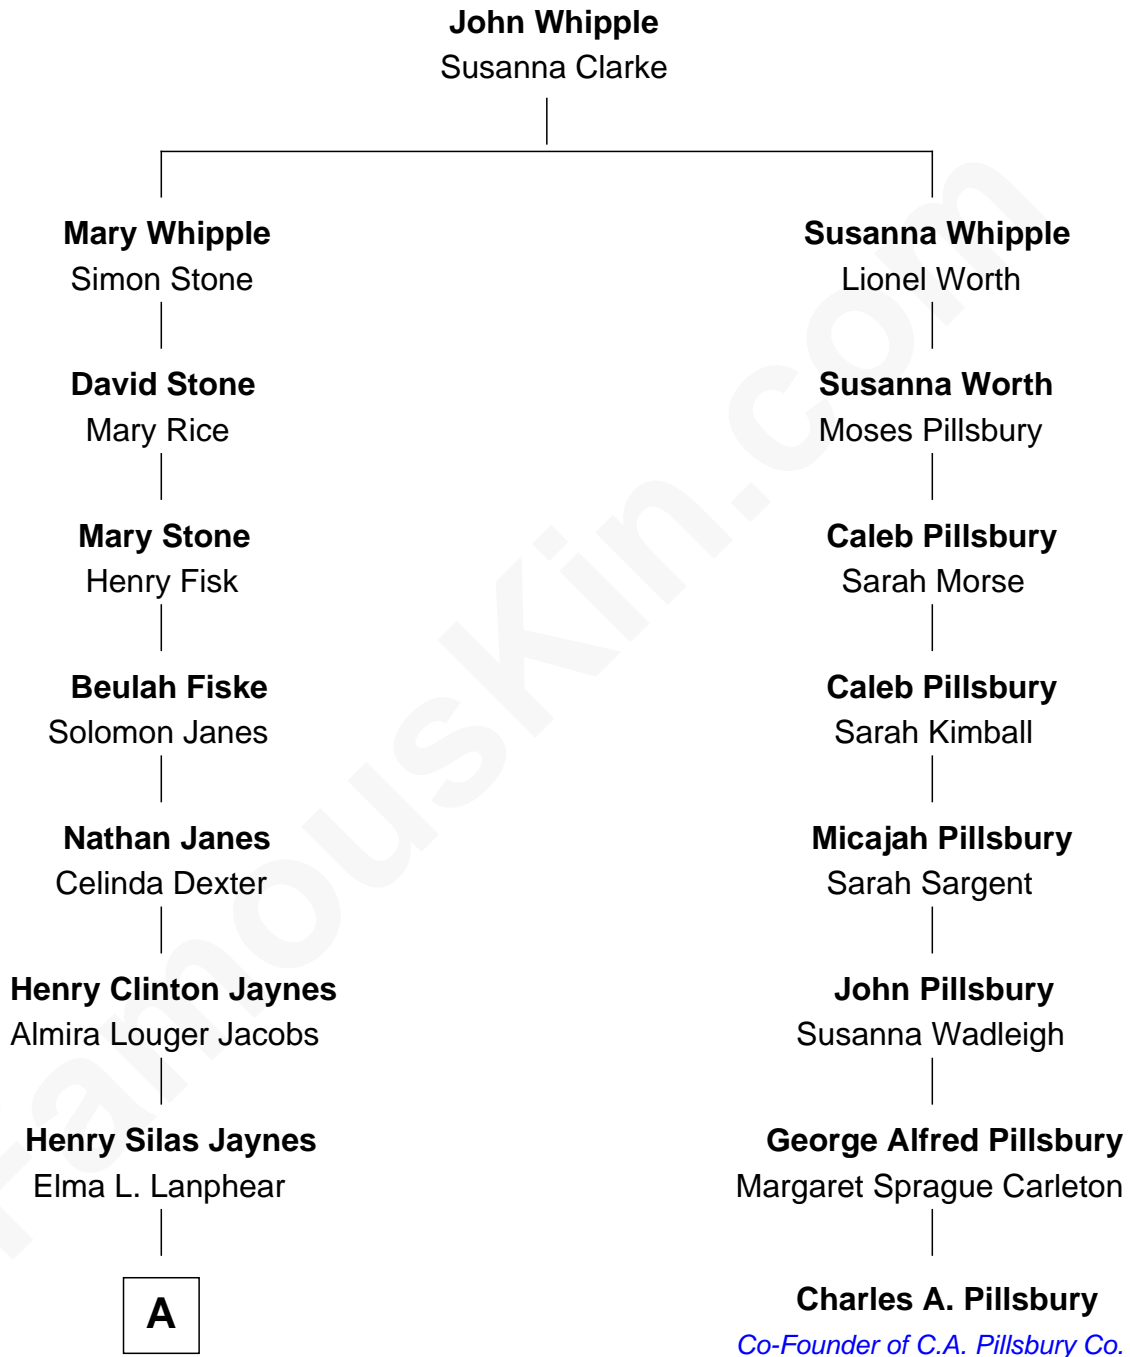

FamousKin.com Relationship Chart of

Jane Fonda

Movie Actress

7th cousin 2 times removed of

Charles A. Pillsbury

Co-Founder of C.A. Pillsbury Co.

A

—
Herberta Elma Jaynes

William Brace Fonda

—
Henry Jaynes Fonda

Frances Ford Seymour

—
Jane Fonda

Movie Actress

FamousKin.com