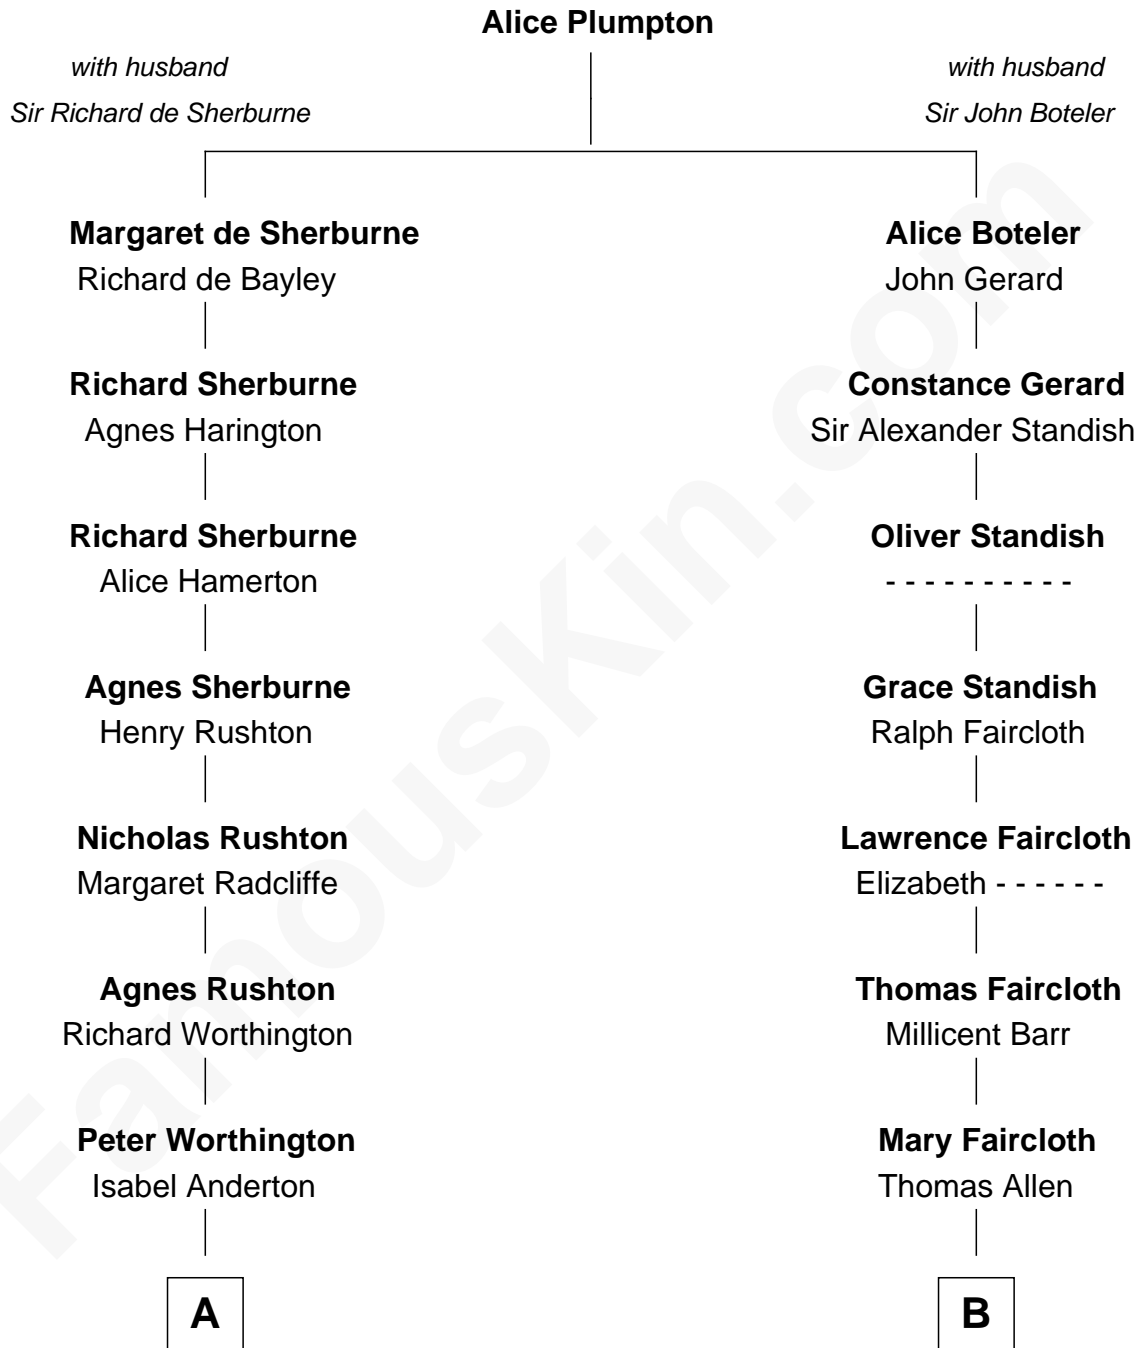

FamousKin.com Relationship Chart of

Jane Fonda

Movie Actress

18th cousin 1 time removed of

Sarah Palin

9th Governor of Alaska

FamousKin.com