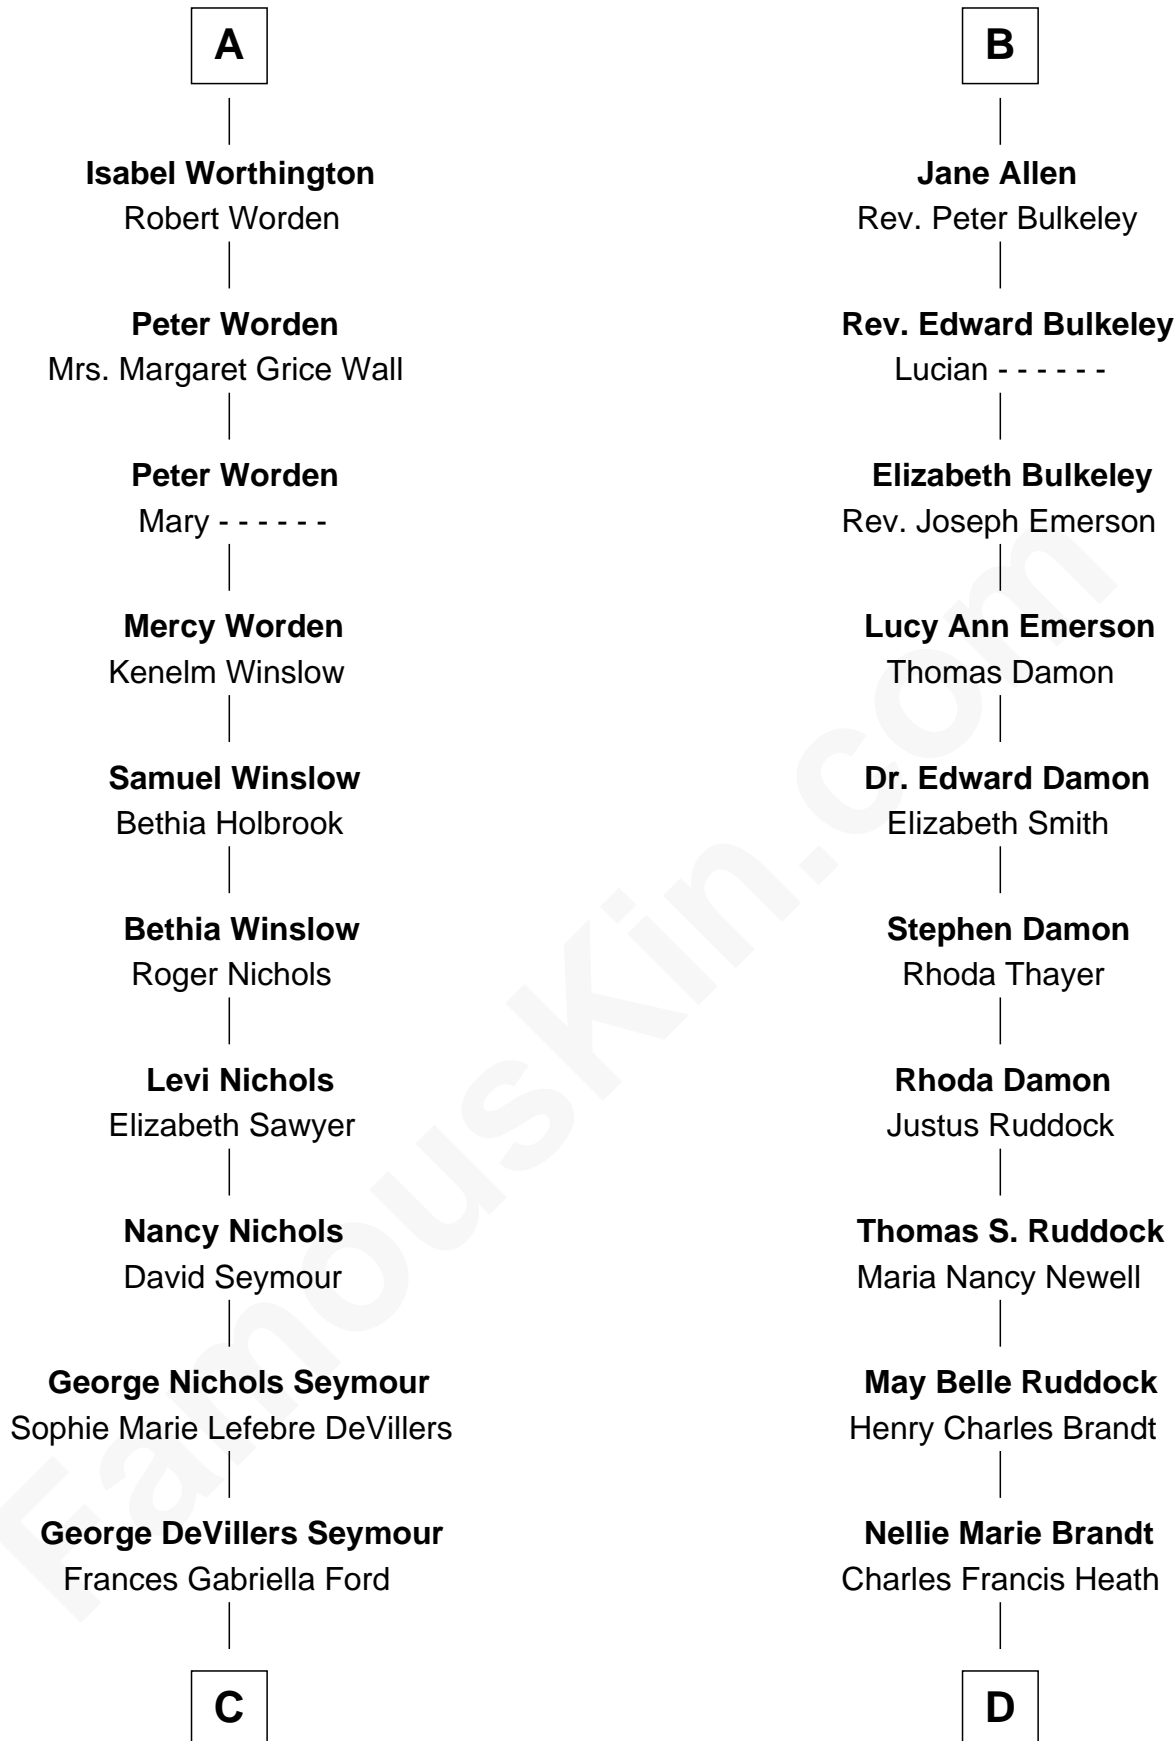

FamousKin.com Relationship Chart of

Jane Fonda

Movie Actress

18th cousin 1 time removed of

Sarah Palin

9th Governor of Alaska

FamousKin.com