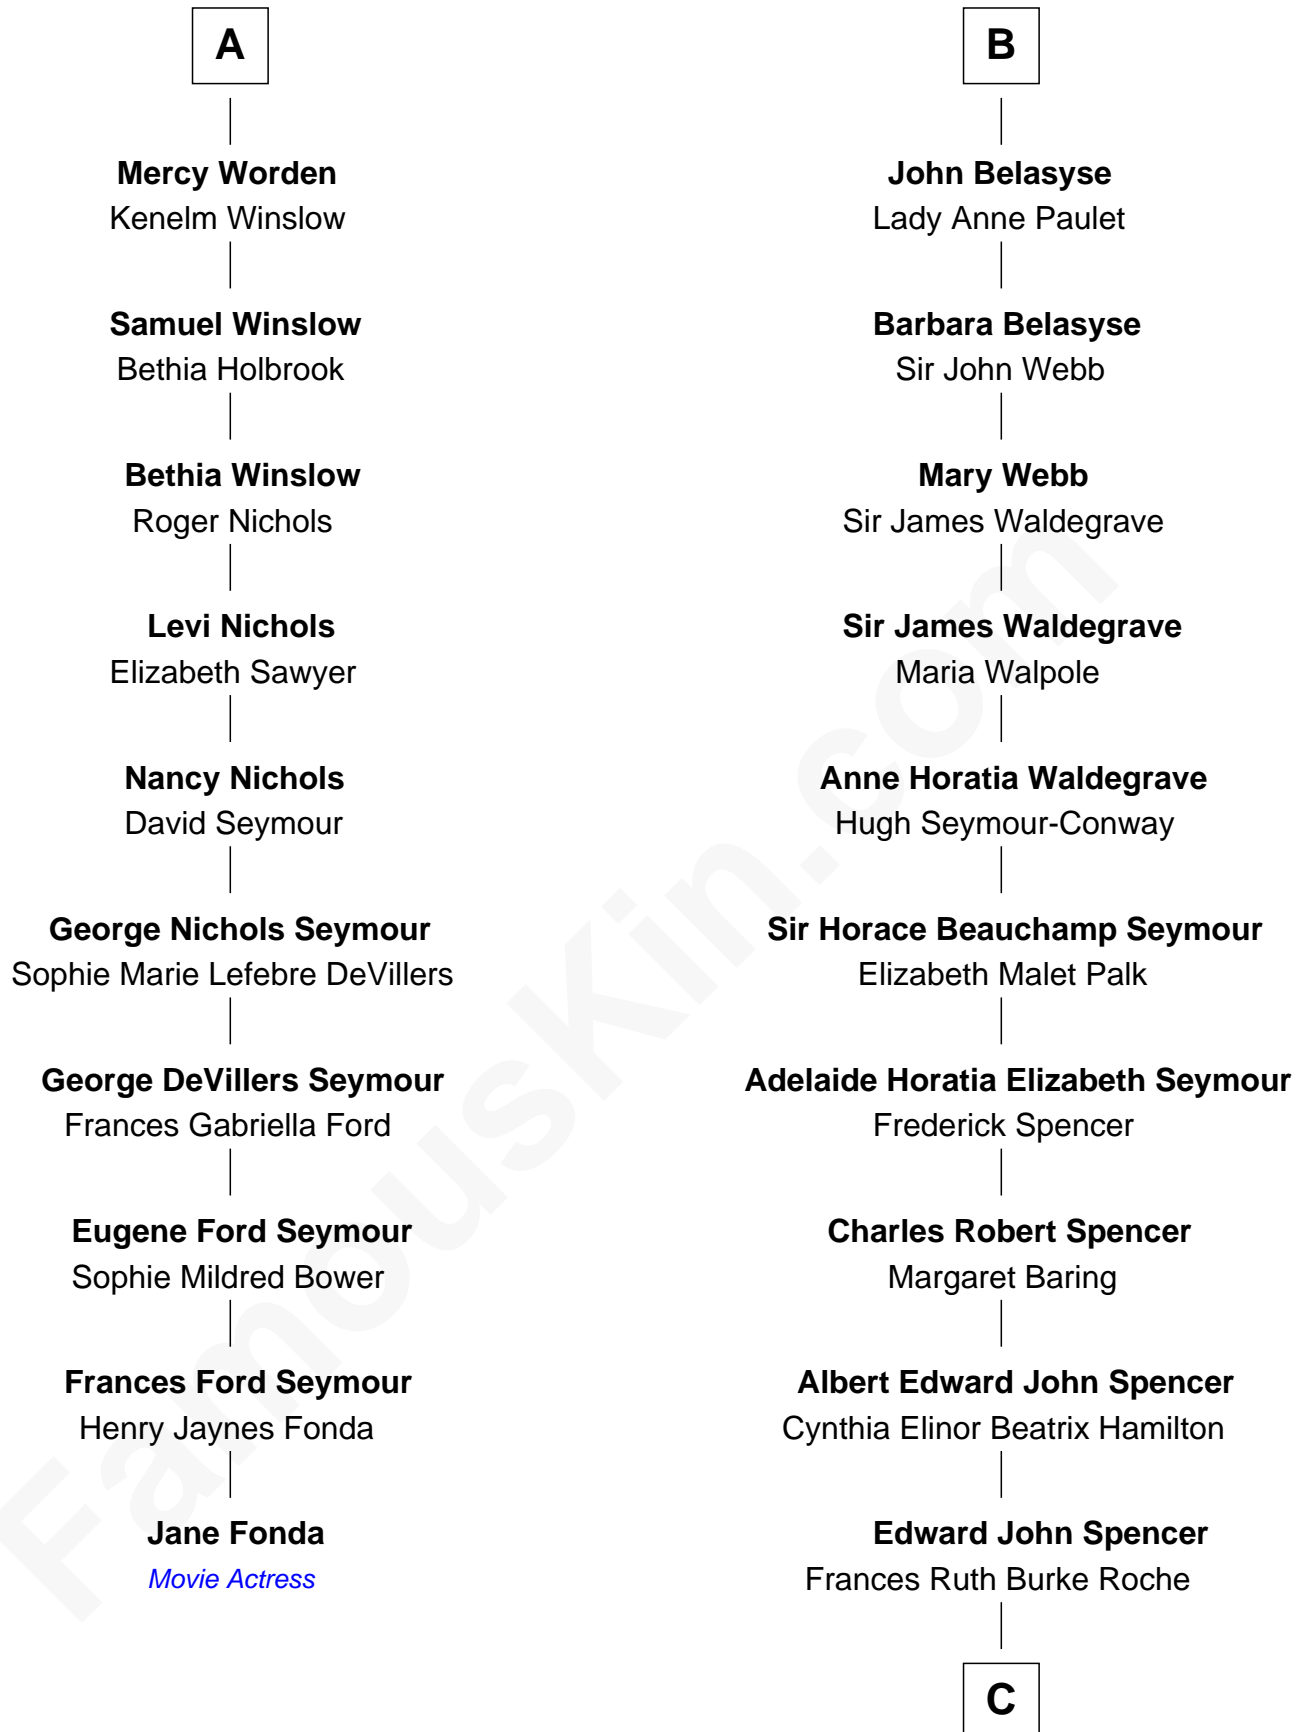

FamousKin.com Relationship Chart of

Jane Fonda
Movie Actress

16th cousin 2 times removed of

Prince Harry
Duke of Sussex

Richard Sherburne
Alice Hamerton

C

Princess Diana Frances Spencer
Charles III, King of the United Kingdom