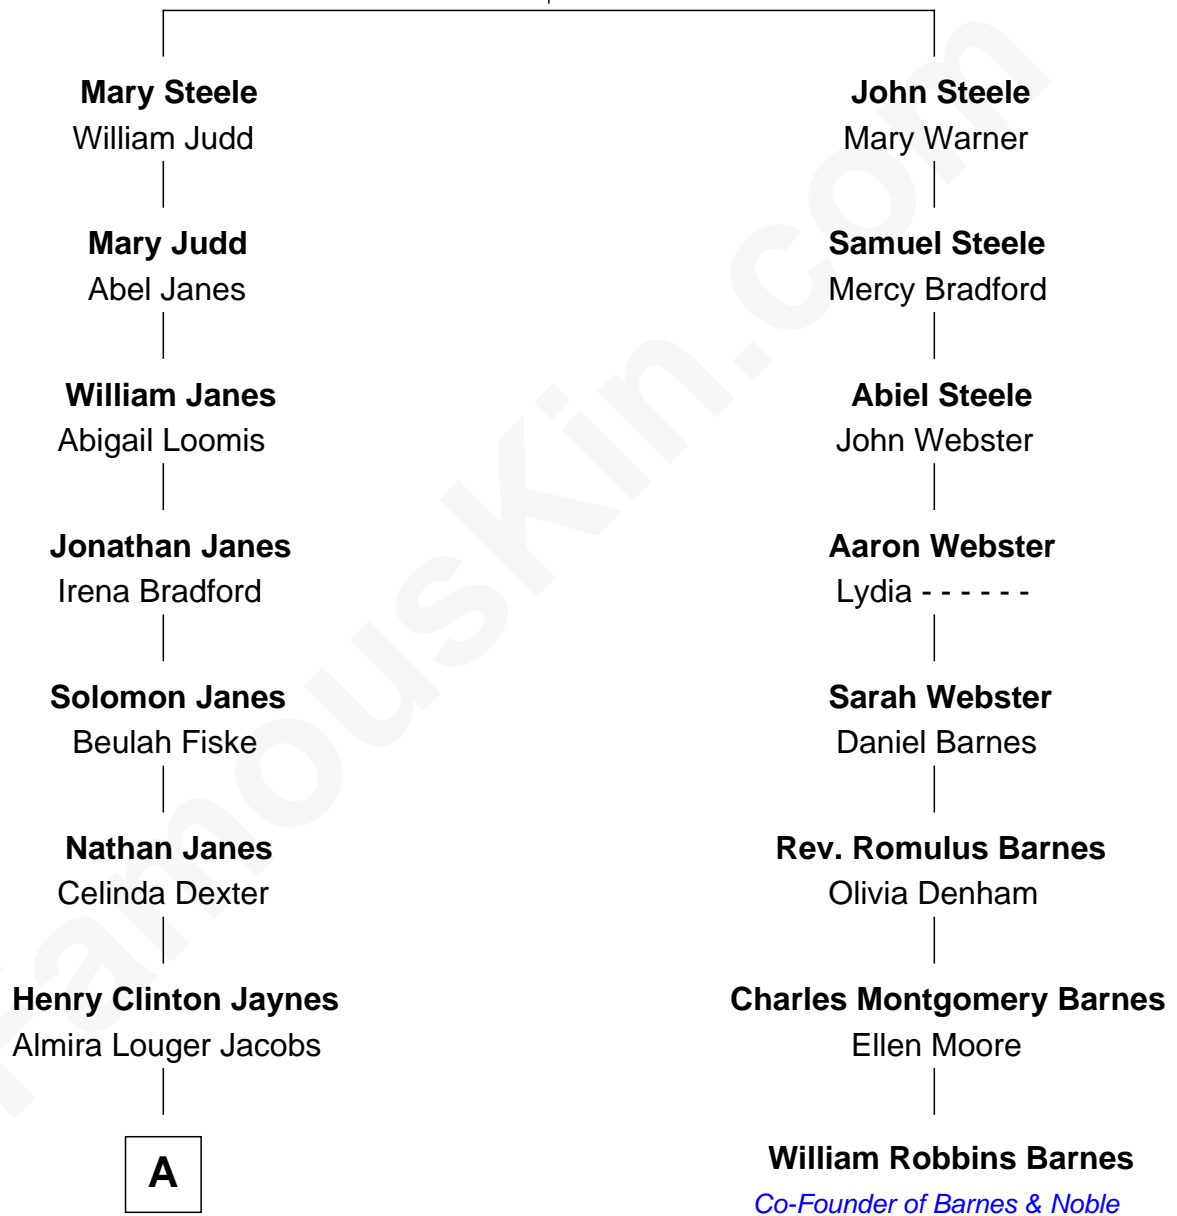

# FamousKin.com Relationship Chart of

**Jane Fonda**  
*Movie Actress*

7th cousin 3 times removed of

**William Robbins Barnes**  
*Co-Founder of Barnes & Noble*

**John Steele**  
Rachel Talcott

**A**

Henry Silas Jaynes

Elma L. Lanphear

Herberta Elma Jaynes

William Brace Fonda

Henry Jaynes Fonda

Frances Ford Seymour

**Jane Fonda**

*Movie Actress*

FamousKin.com