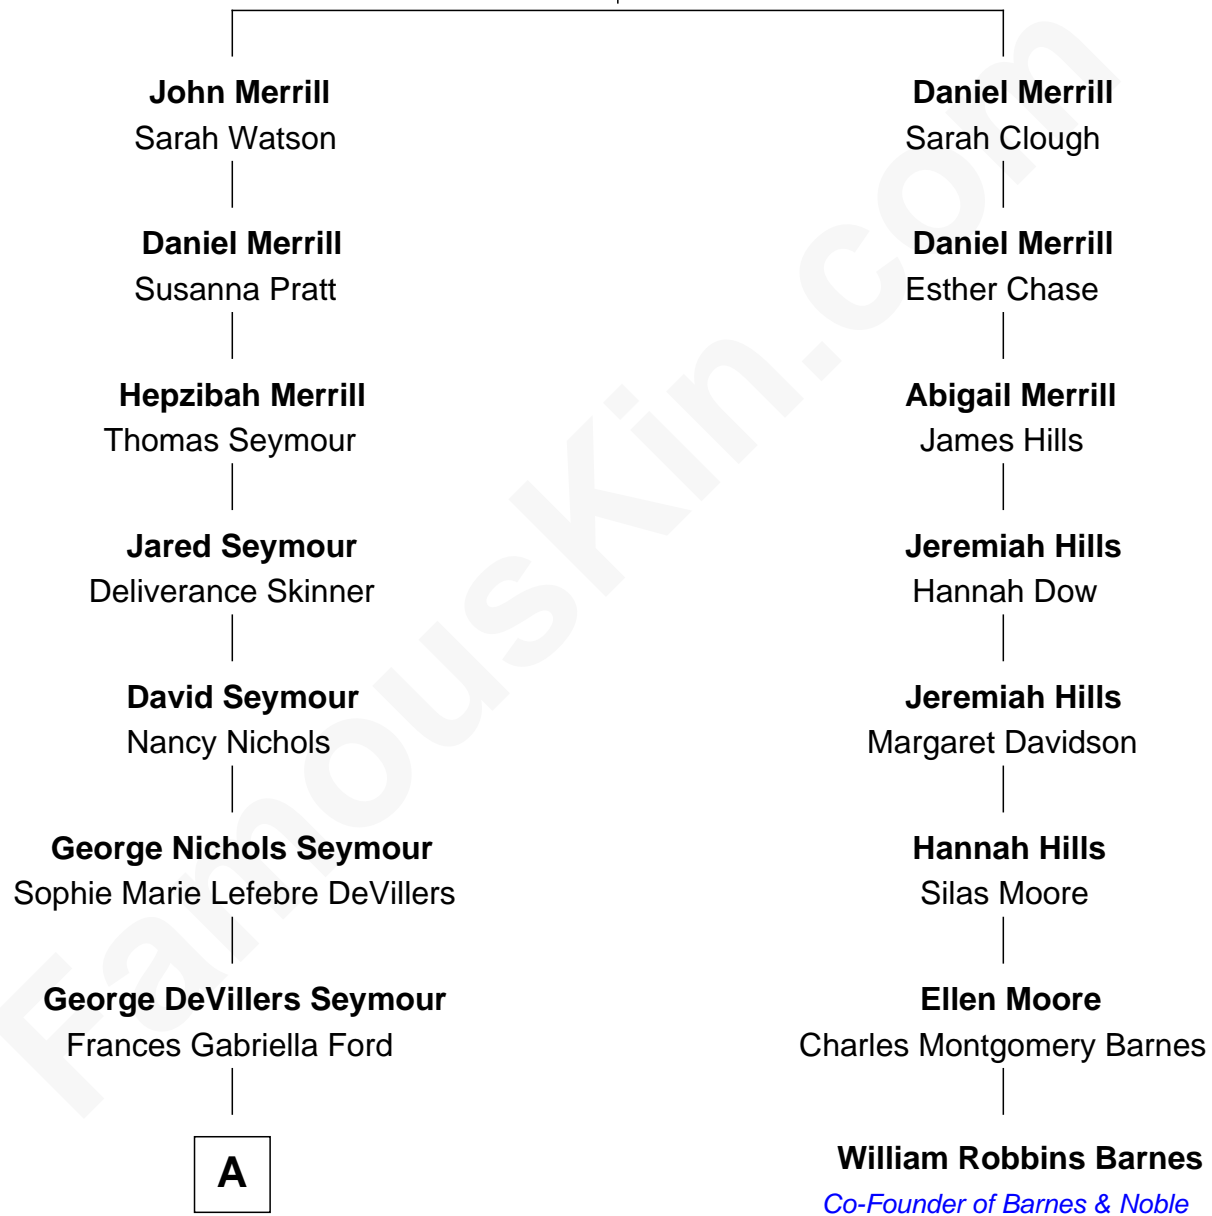

# FamousKin.com Relationship Chart of

**Jane Fonda**

*Movie Actress*

7th cousin 2 times removed of

**William Robbins Barnes**

*Co-Founder of Barnes & Noble*

**Nathaniel Merrill**

Susanna - - - - -

**A**

**Eugene Ford Seymour**

Sophie Mildred Bower

**Frances Ford Seymour**

Henry Jaynes Fonda

**Jane Fonda**

*Movie Actress*

FamousKin.com