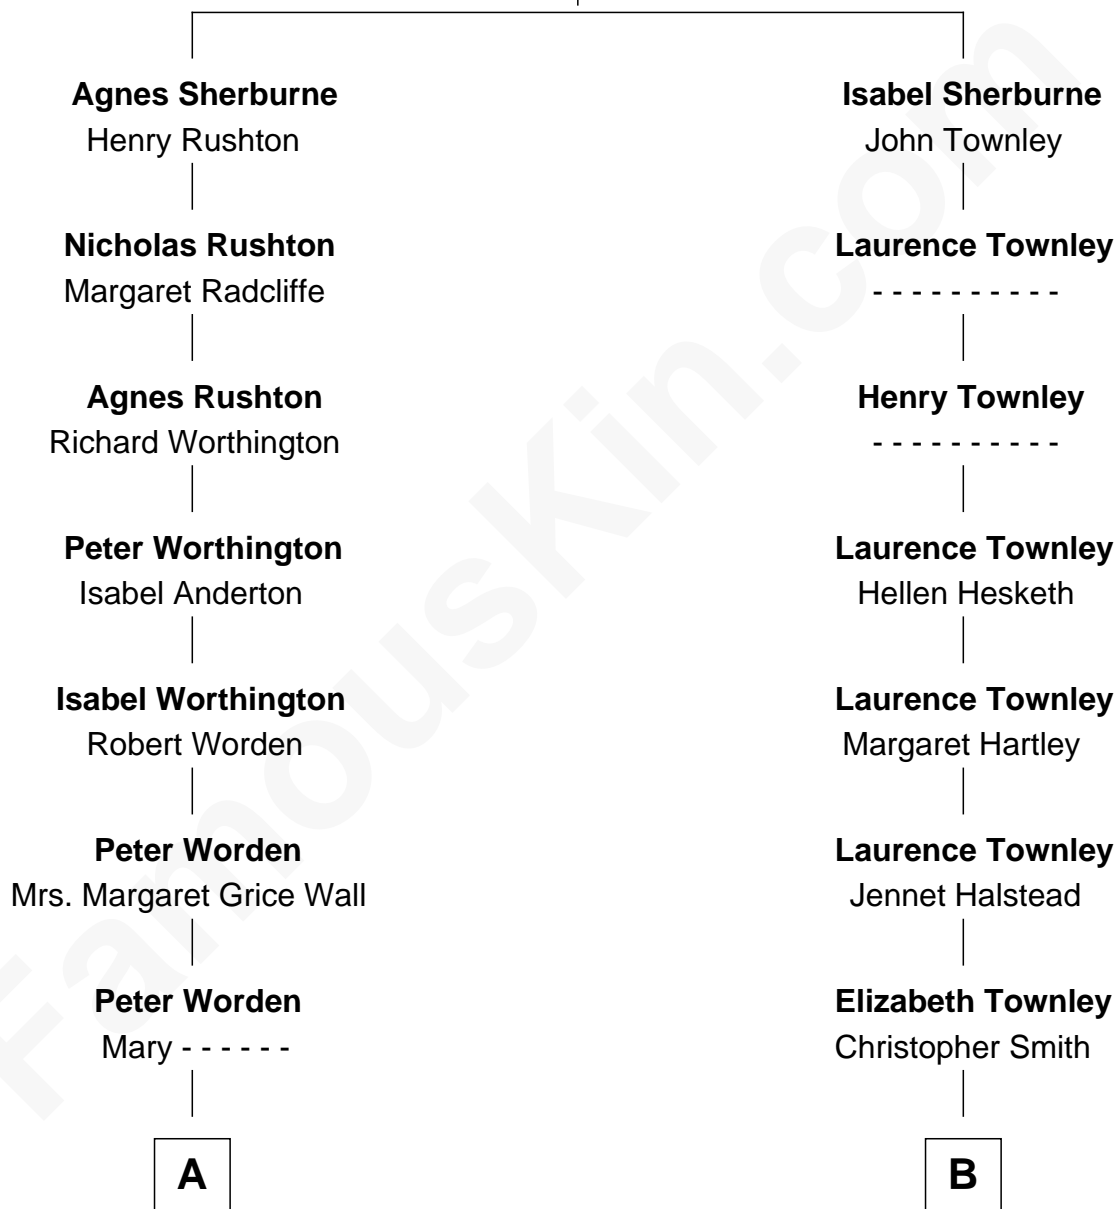

FamousKin.com Relationship Chart of

Jane Fonda
Movie Actress

16th cousin 2 times removed of

Edward Norton
Movie Actor

Richard Sherburne
Alice Hamerton

C

Edward Mower Norton

Lydia Robinson Rouse

Edward Norton

Movie Actor

FamousKin.com