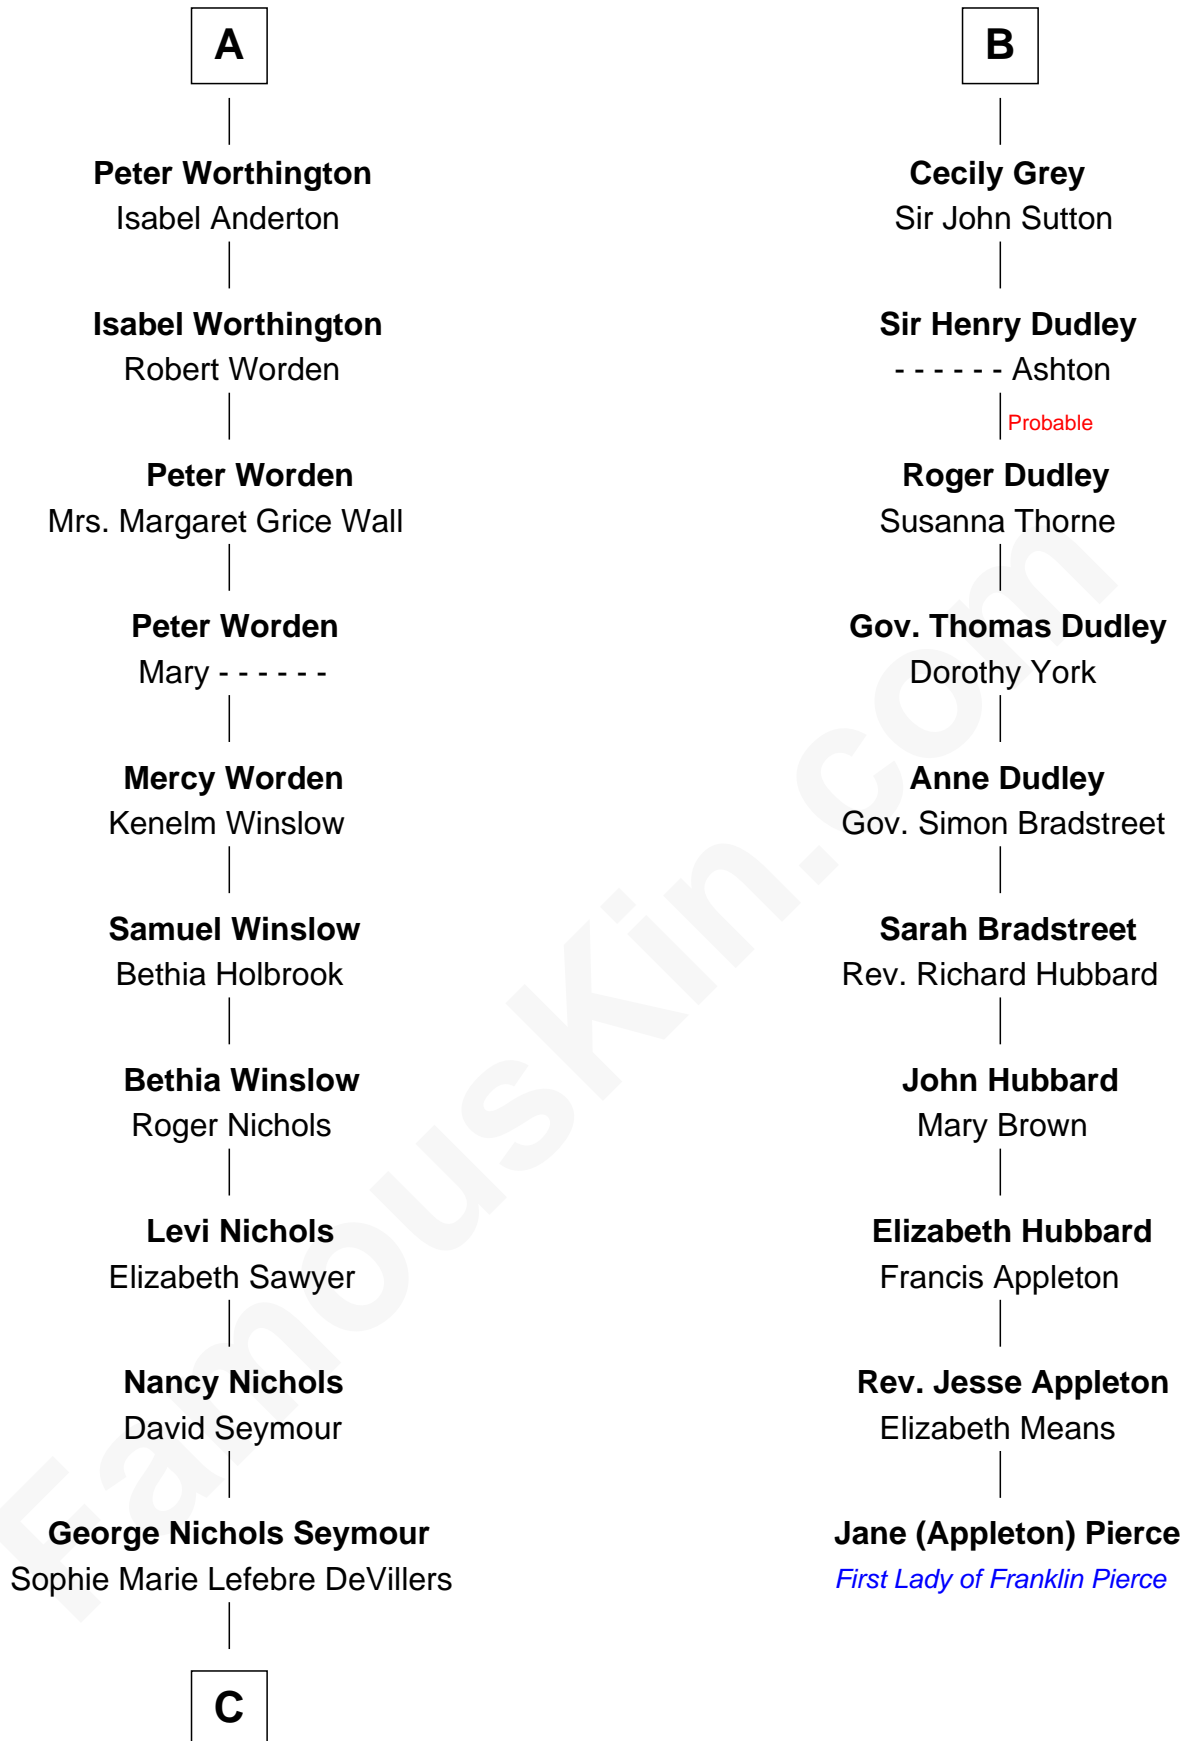

FamousKin.com Relationship Chart of

Jane Fonda
Movie Actress

16th cousin 4 times removed of

Jane (Appleton) Pierce
First Lady of President Franklin Pierce

C

George DeVillers Seymour

Frances Gabriella Ford

Eugene Ford Seymour

Sophie Mildred Bower

Frances Ford Seymour

Henry Jaynes Fonda

Jane Fonda

Movie Actress

FamousKin.com