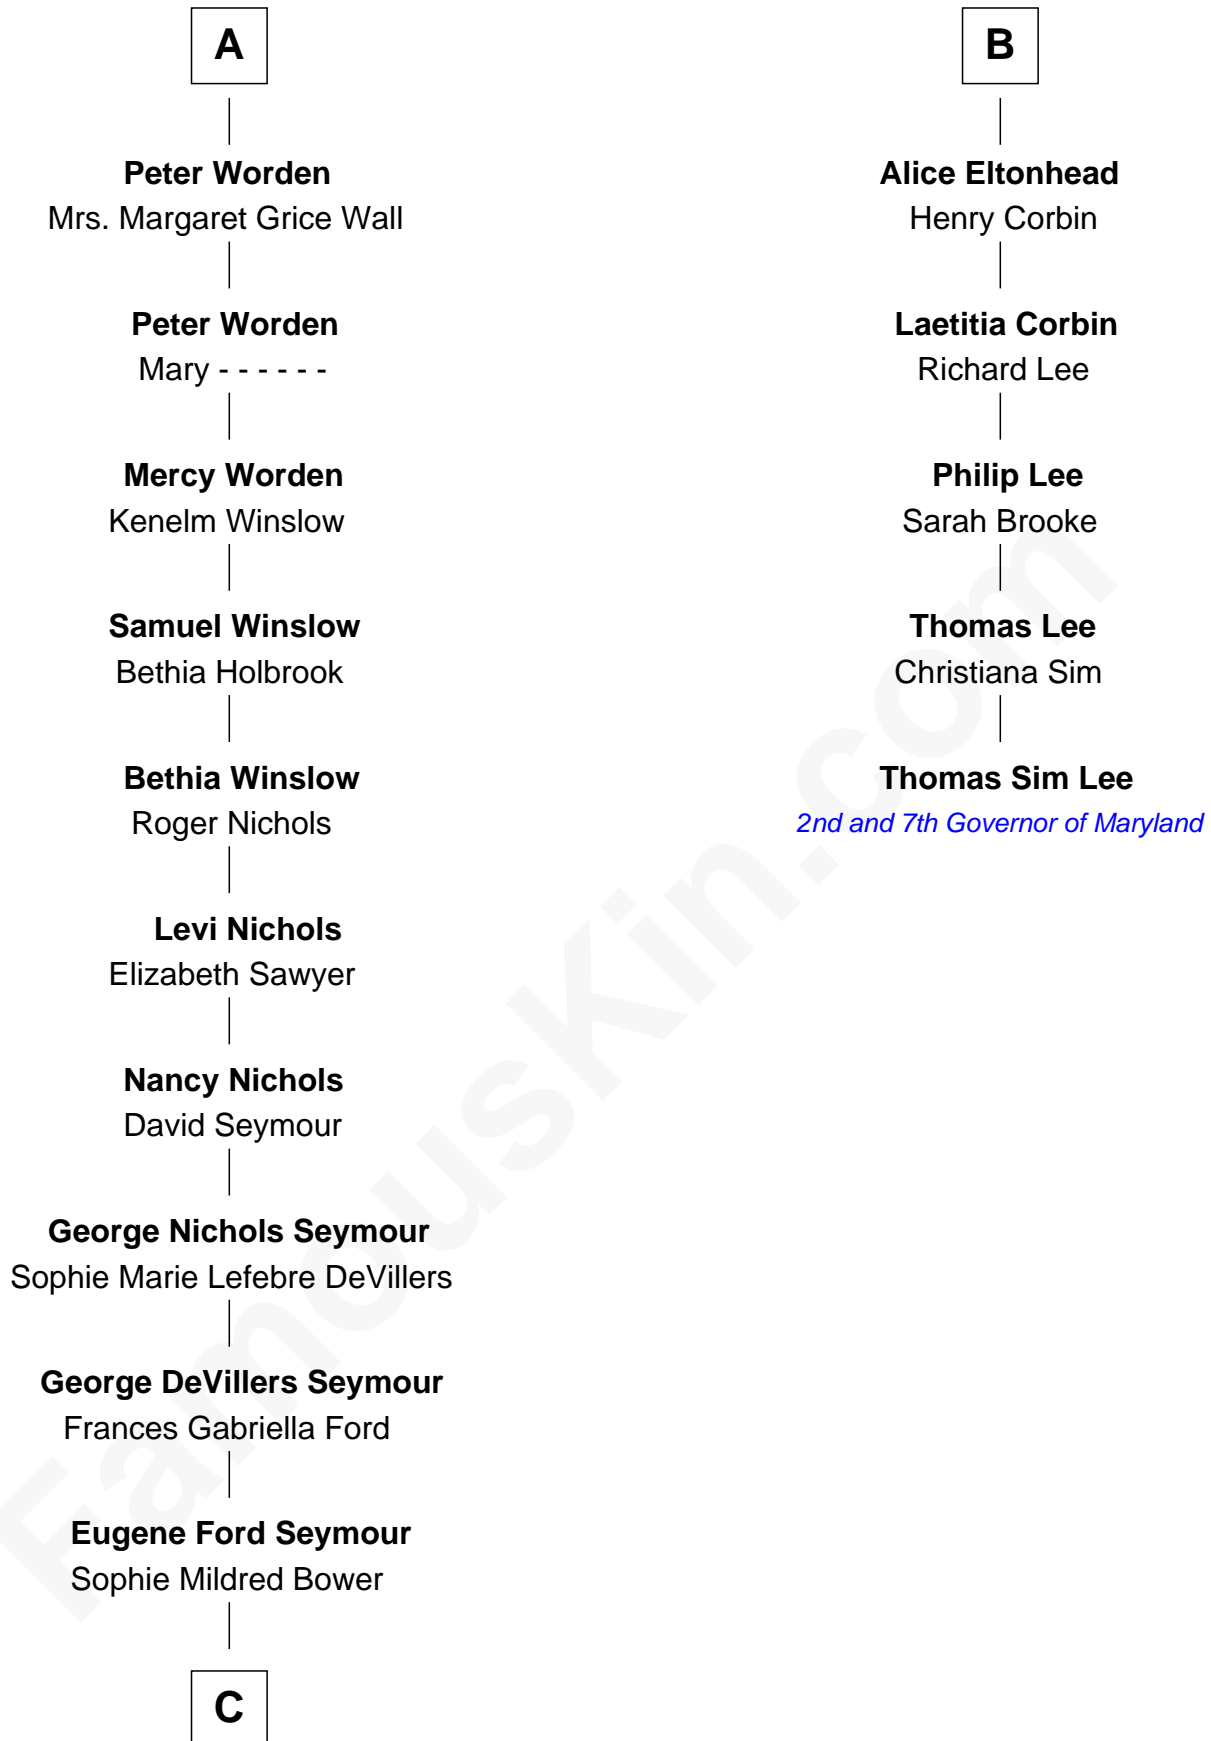

FamousKin.com Relationship Chart of

Jane Fonda
Movie Actress

11th cousin 7 times removed of

Thomas Sim Lee
2nd and 7th Governor of Maryland

Sir Nicholas Harington
Isabel English

Agnes Harington
Richard Sherburne

Richard Sherburne
Alice Hamerton

Agnes Sherburne
Henry Rushton

Nicholas Rushton
Margaret Radcliffe

Agnes Rushton
Richard Worthington

Peter Worthington
Isabel Anderton

Isabel Worthington
Robert Worden

A

Sir William Harington
Margaret de Neville

Agnes Harington
Sir Alexander Radcliffe

Isabel Radcliffe
Sir James Harington

Anne Harington
Sir William Stanley

Peter Stanley
Cecily Tarleton

Anne Stanley
Edward Sutton

Anne Sutton
Richard Eltonhead

B

C