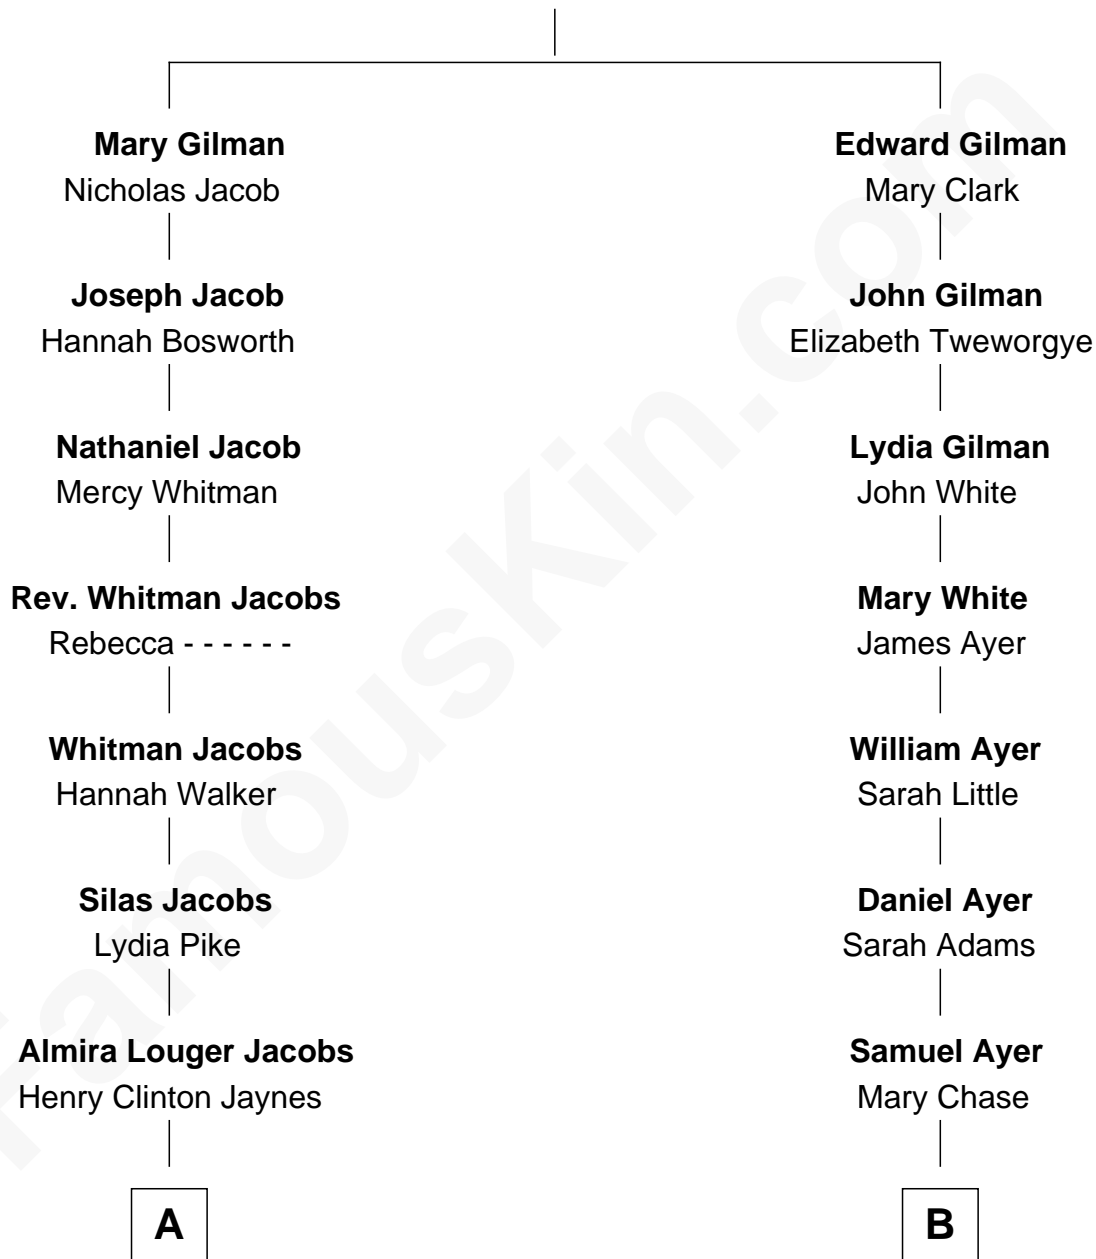

FamousKin.com Relationship Chart of

Jane Fonda

Movie Actress

10th cousin 1 time removed of

Gerald Ford

38th U.S. President

Edward Gilman

A

Henry Silas Jaynes

Elma L. Lanphear

Herberta Elma Jaynes

William Brace Fonda

Henry Jaynes Fonda

Frances Ford Seymour

Jane Fonda

Movie Actress

B

John Varnum Ayer

Elida Vanderburgh Manney

George Manney Ayer

Amy Gridley Butler

Adele Augusta Ayer

Levi Addison Gardner

Dorothy Ayer Gardner

Leslie Lynch King

Gerald Ford

38th U.S. President