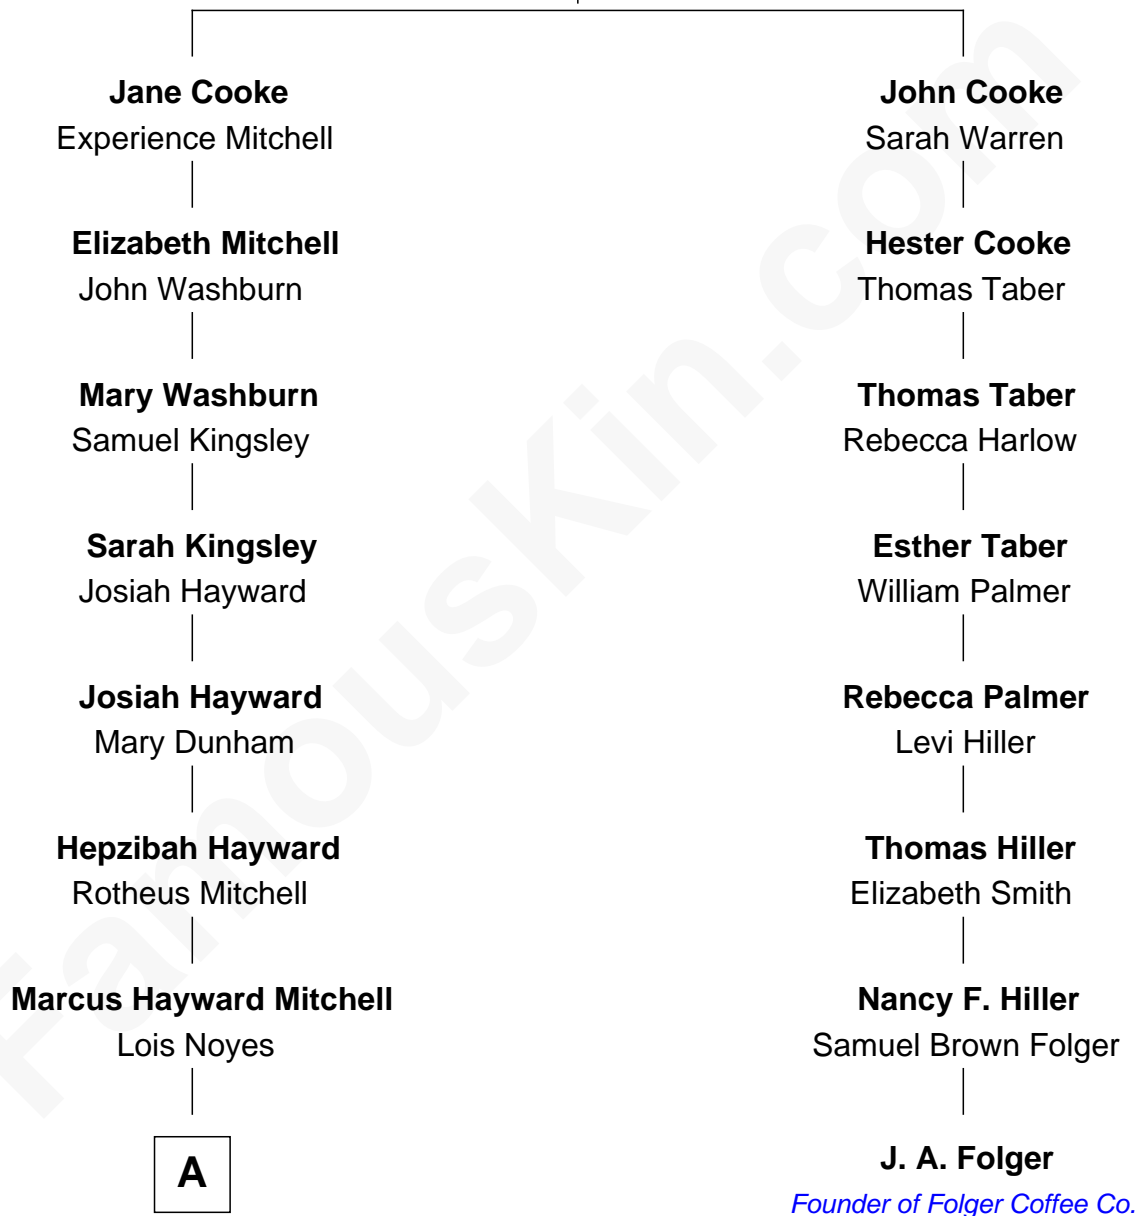

FamousKin.com Relationship Chart of

Jane Fonda
Movie Actress

7th cousin 4 times removed of

J. A. Folger

Founder of Folger Coffee Company

Francis Cooke
Hester le Mahieu

A

Marie Louise Mitchell

Allan Lanphear

Elma L. Lanphear

Henry Silas Jaynes

Herberta Elma Jaynes

William Brace Fonda

Henry Jaynes Fonda

Frances Ford Seymour

Jane Fonda