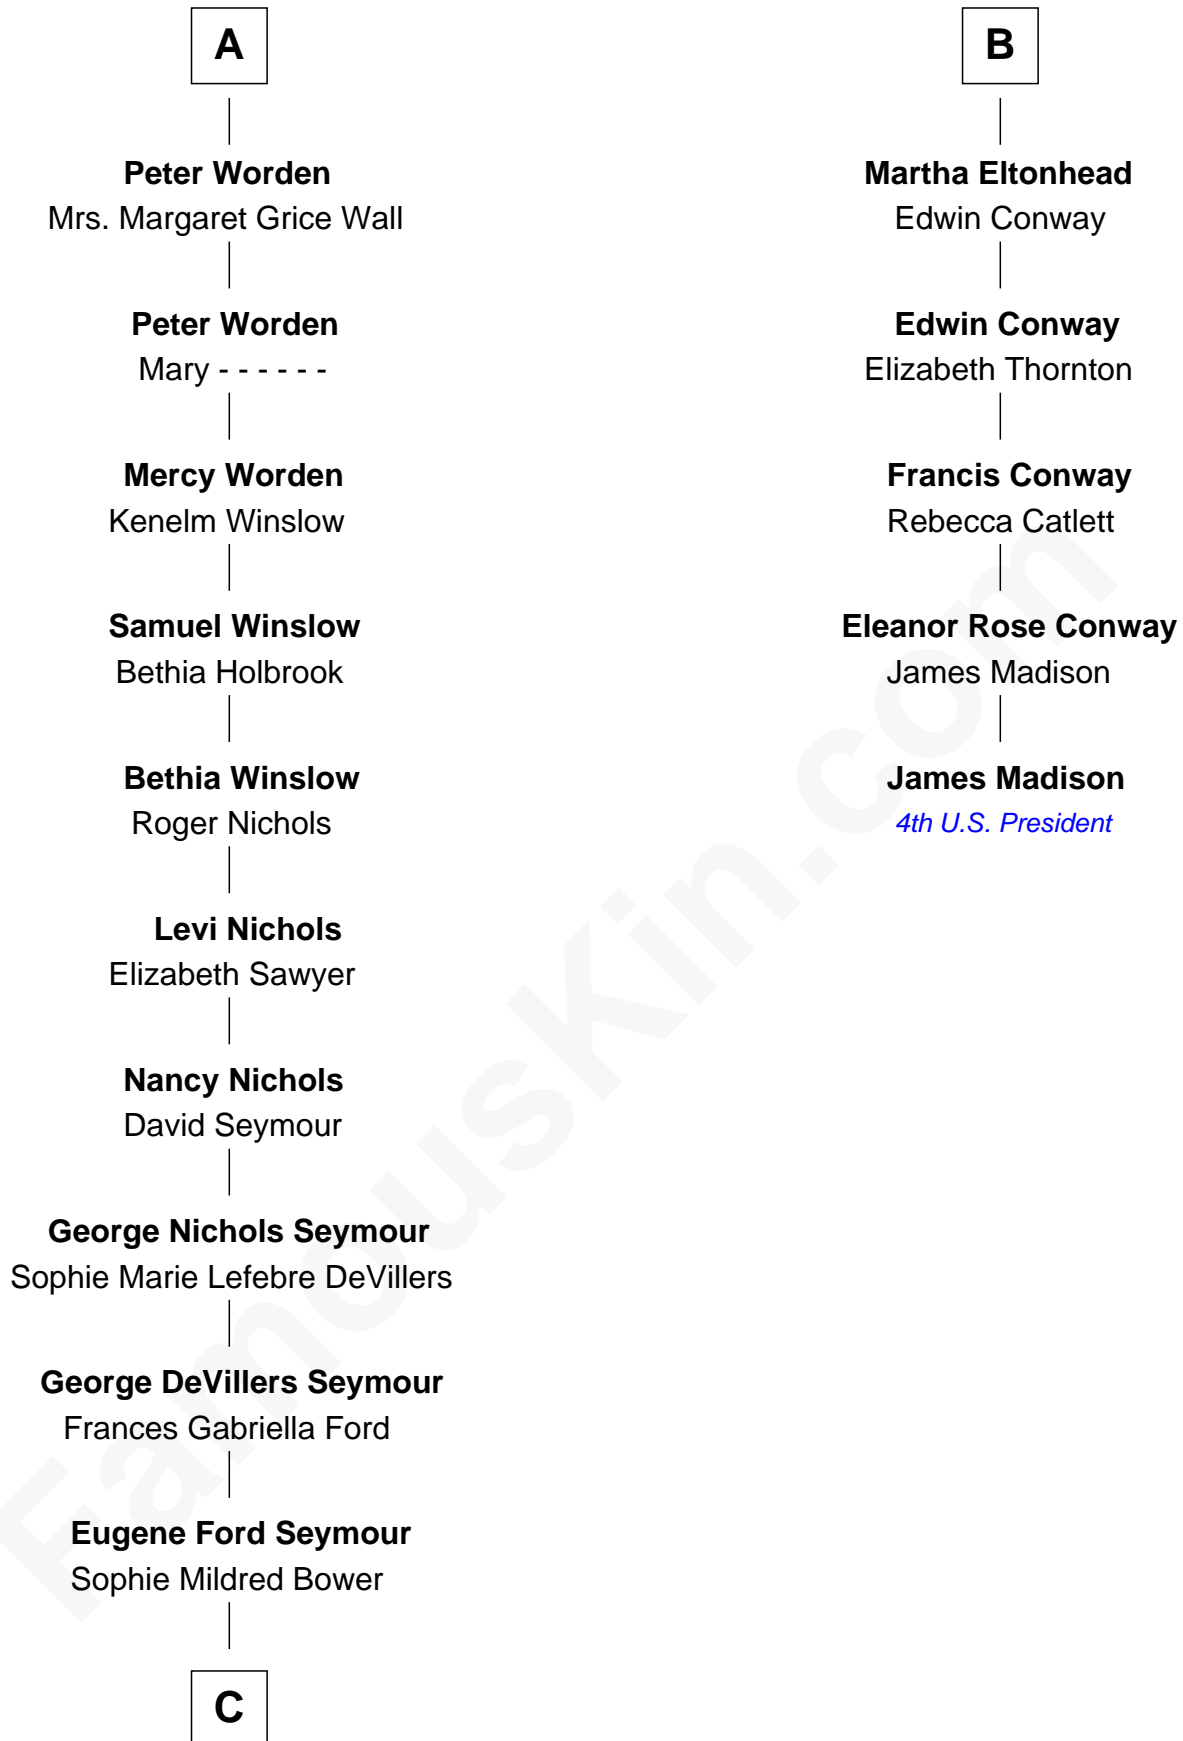

FamousKin.com Relationship Chart of

Jane Fonda
Movie Actress

11th cousin 7 times removed of

James Madison
4th U.S. President

Sir Nicholas Harington
Isabel English

Agnes Harington
Richard Sherburne

Richard Sherburne
Alice Hamerton

Agnes Sherburne
Henry Rushton

Nicholas Rushton
Margaret Radcliffe

Agnes Rushton
Richard Worthington

Peter Worthington
Isabel Anderton

Isabel Worthington
Robert Worden

A

Sir William Harington
Margaret de Neville

Agnes Harington
Sir Alexander Radcliffe

Isabel Radcliffe
Sir James Harington

Anne Harington
Sir William Stanley

Peter Stanley
Cecily Tarleton

Anne Stanley
Edward Sutton

Anne Sutton
Richard Eltonhead

B

C