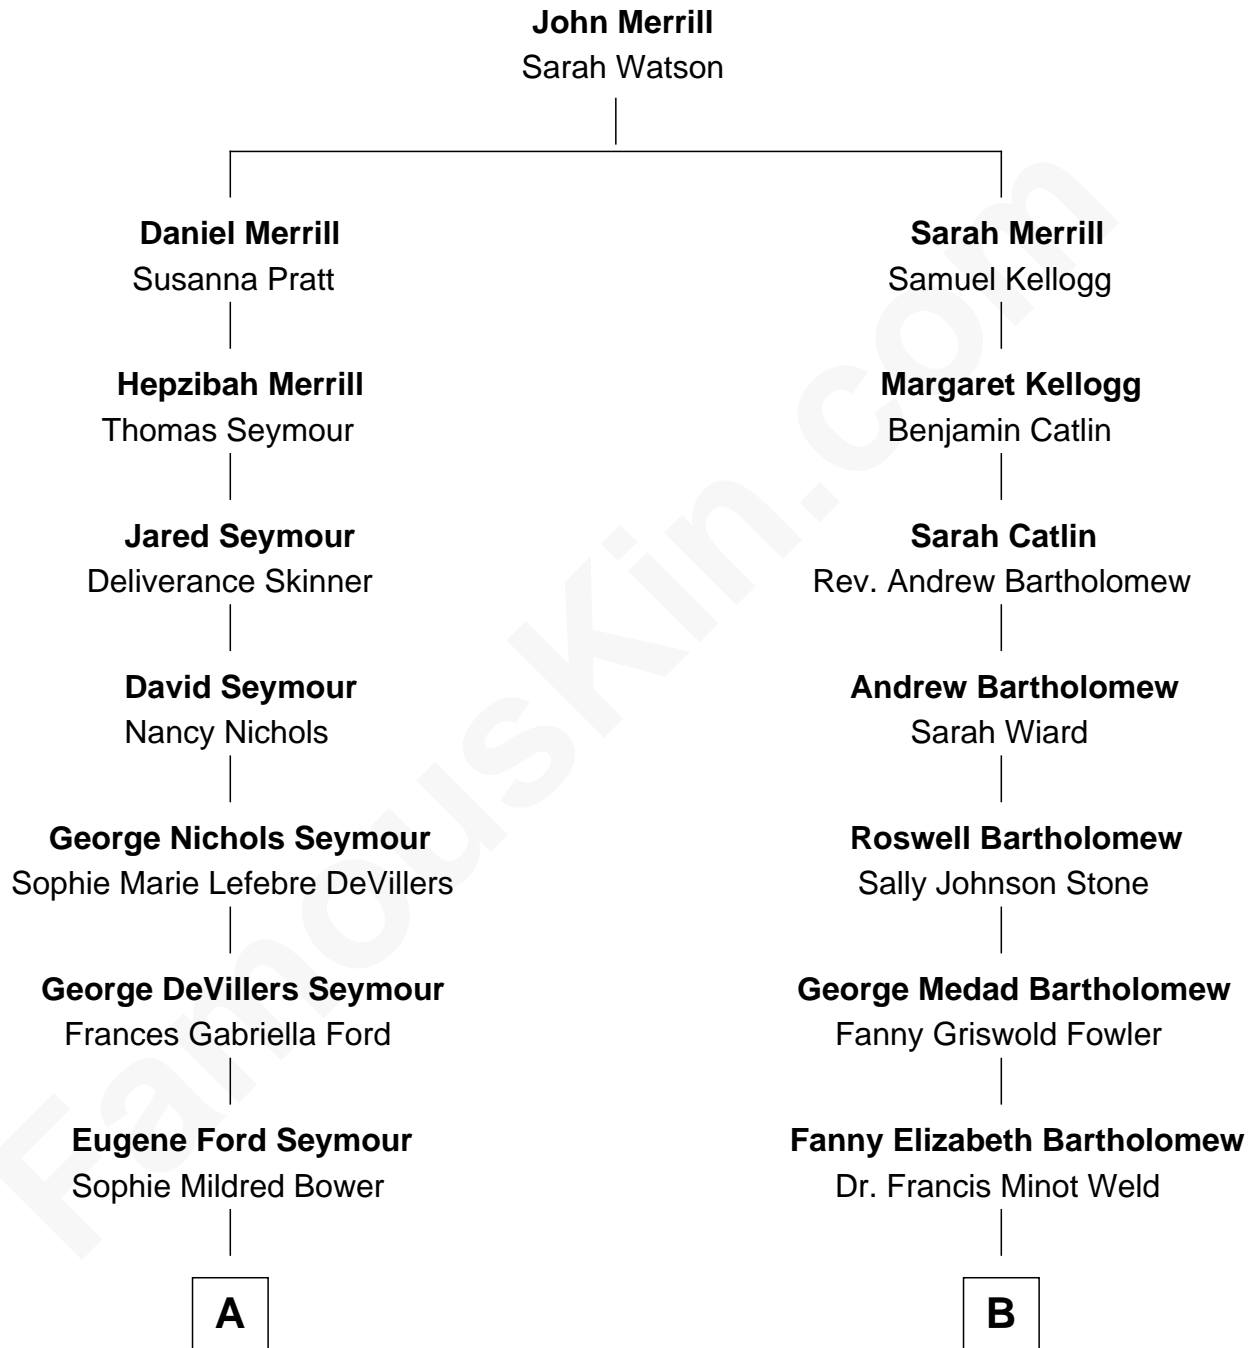

FamousKin.com Relationship Chart of

Jane Fonda
Movie Actress

8th cousin 1 time removed of

Bill Weld

68th Governor of Massachusetts

A

Frances Ford Seymour

Henry Jaynes Fonda

Jane Fonda

Movie Actress

B

Francis Minot Weld

Margaret Low White

David Weld

Mary Blake Nichols

Bill Weld

68th Governor of Massachusetts

FamousKin.com