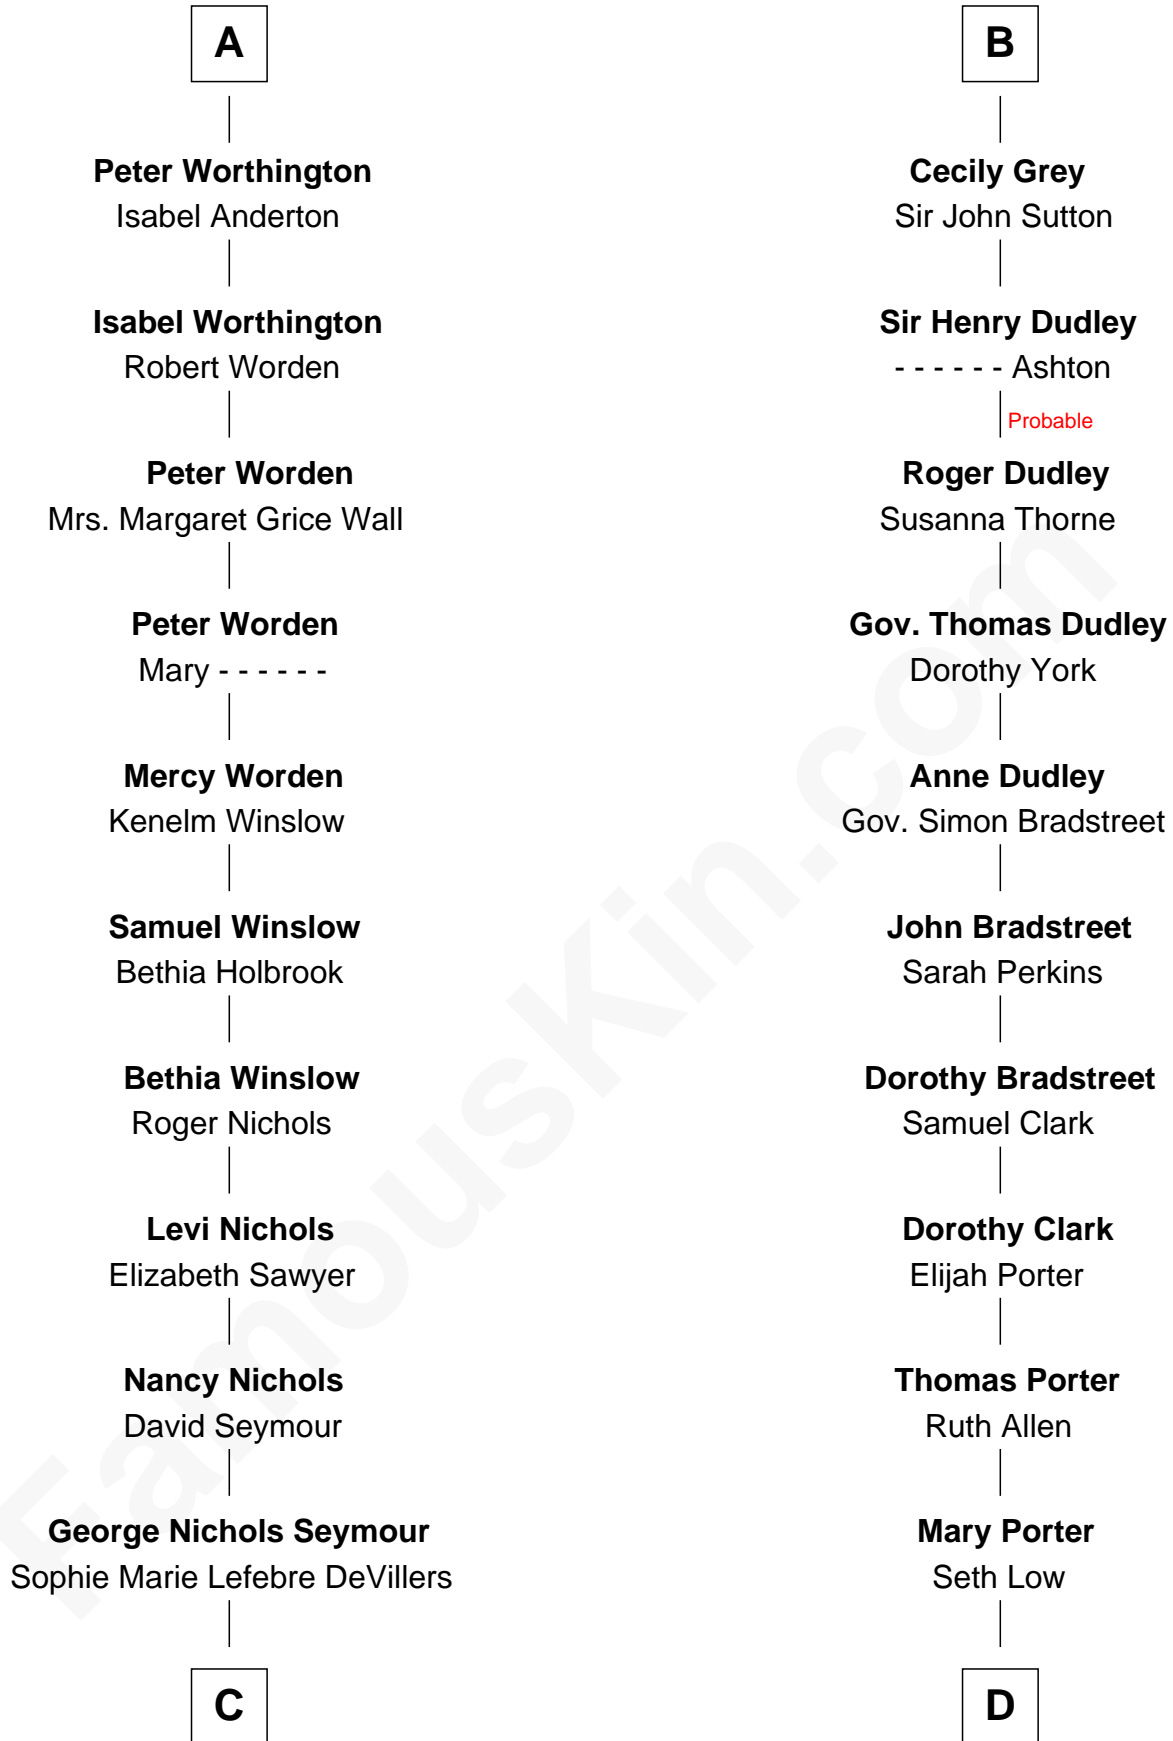

FamousKin.com Relationship Chart of

Jane Fonda
Movie Actress

20th cousin 1 time removed of

Bill Weld

68th Governor of Massachusetts

C

George DeVillers Seymour

Frances Gabriella Ford