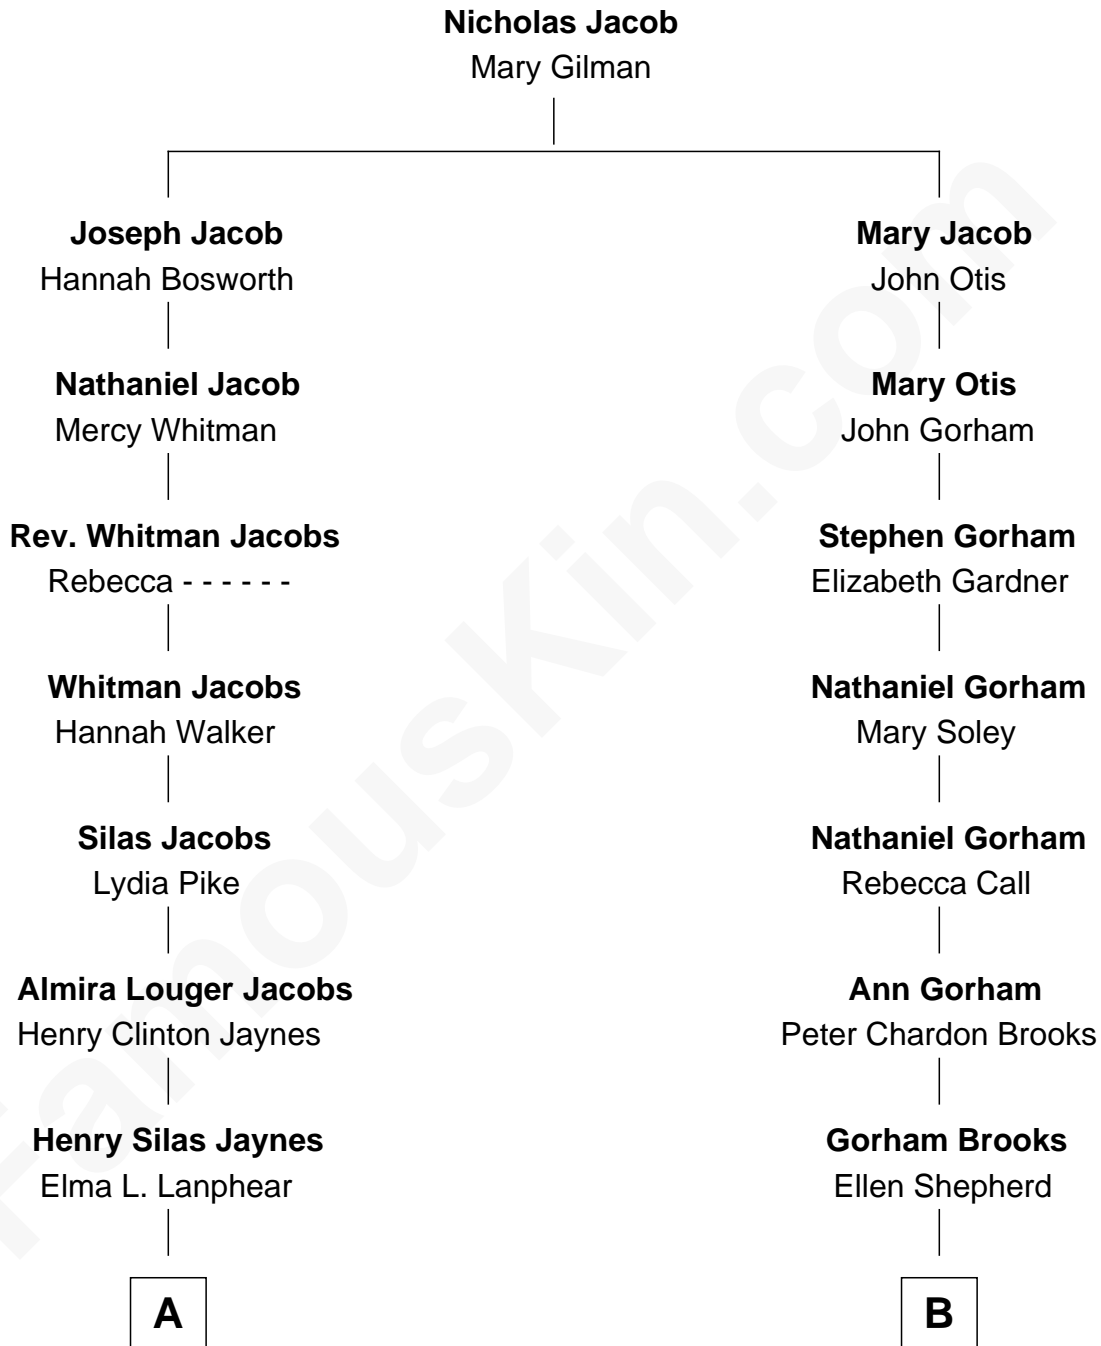

FamousKin.com Relationship Chart of

Jane Fonda

Movie Actress

9th cousin of

Leverett Saltonstall

55th Governor of Massachusetts

A

Herberta Elma Jaynes

William Brace Fonda

Henry Jaynes Fonda

Frances Ford Seymour

Jane Fonda

Movie Actress

B

Peter Chardon Brooks

Sarah Lawrence

Eleanor Brooks

Richard Middlecott Saltonstall

Leverett Saltonstall

55th Governor of Massachusetts

FamousKin.com