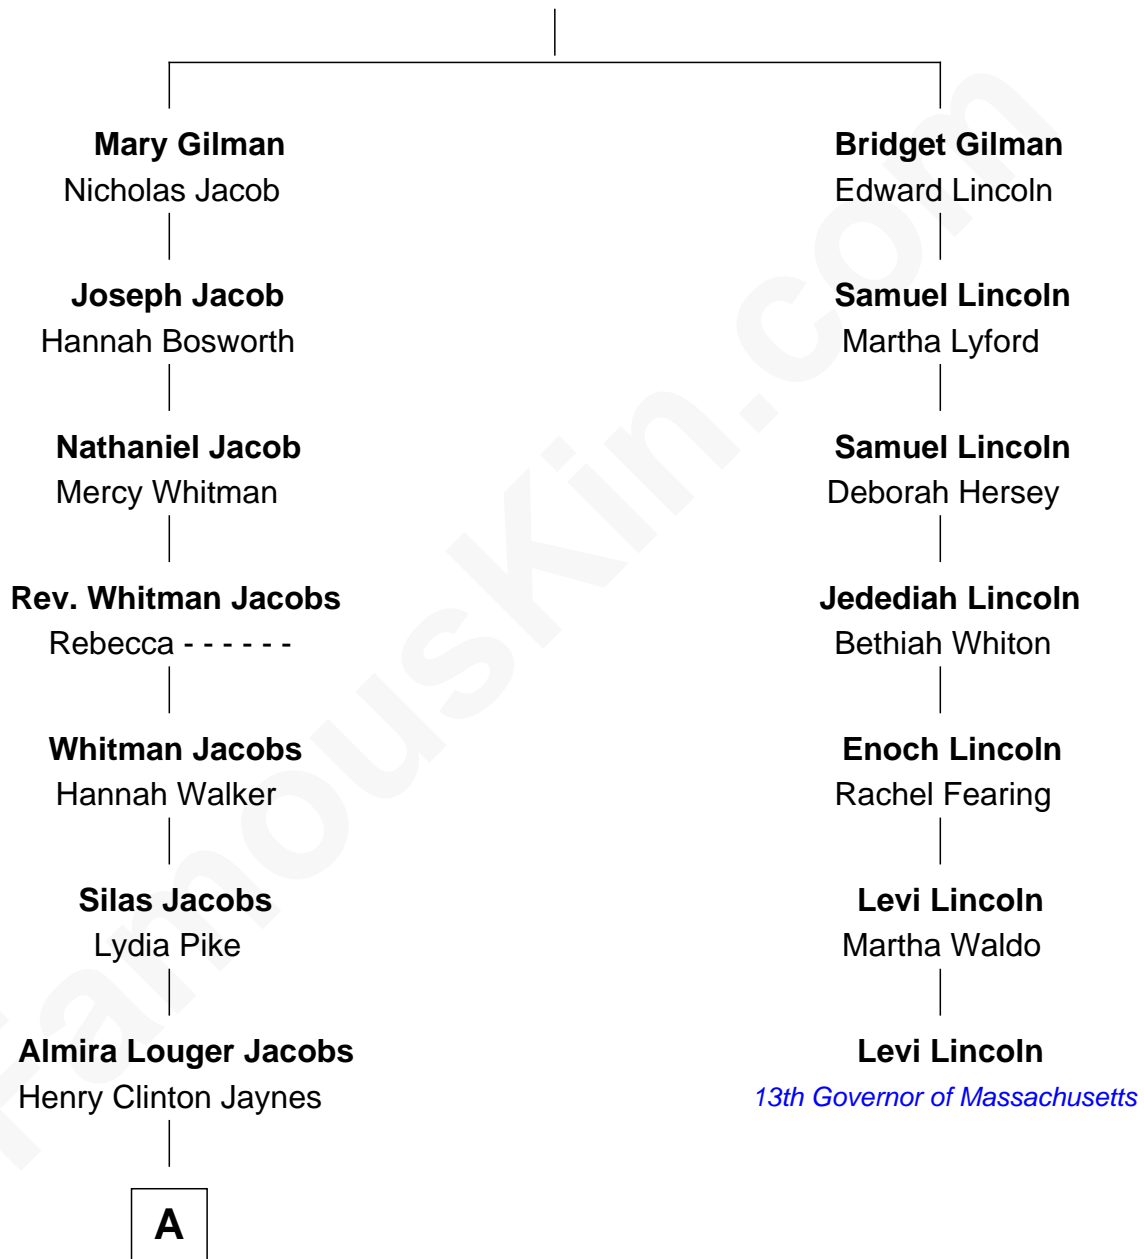

FamousKin.com Relationship Chart of

Jane Fonda

Movie Actress

6th cousin 4 times removed of

Levi Lincoln

13th Governor of Massachusetts

Edward Gilman

A

Henry Silas Jaynes

Elma L. Lanphear

Herberta Elma Jaynes

William Brace Fonda

Henry Jaynes Fonda

Frances Ford Seymour

Jane Fonda

Movie Actress