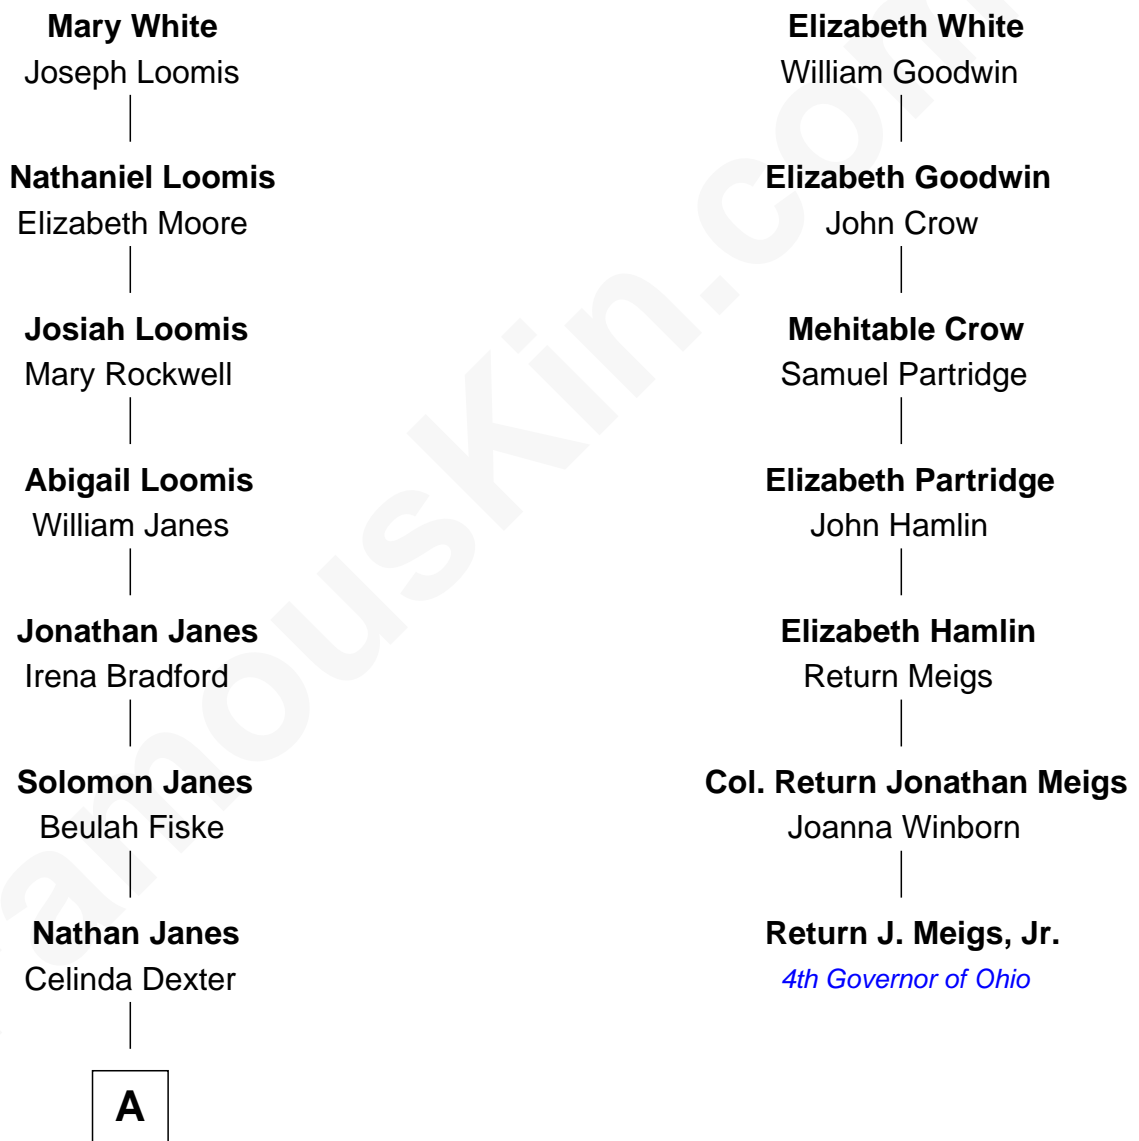

# FamousKin.com Relationship Chart of

**Jane Fonda**

*Movie Actress*

6th cousin 5 times removed of

**Return J. Meigs, Jr.**

*4th Governor of Ohio*

**Robert White**

Bridget Allgar

**A**

Henry Clinton Jaynes

Almira Louger Jacobs

Henry Silas Jaynes

Elma L. Lanphear

Herberta Elma Jaynes

William Brace Fonda

Henry Jaynes Fonda