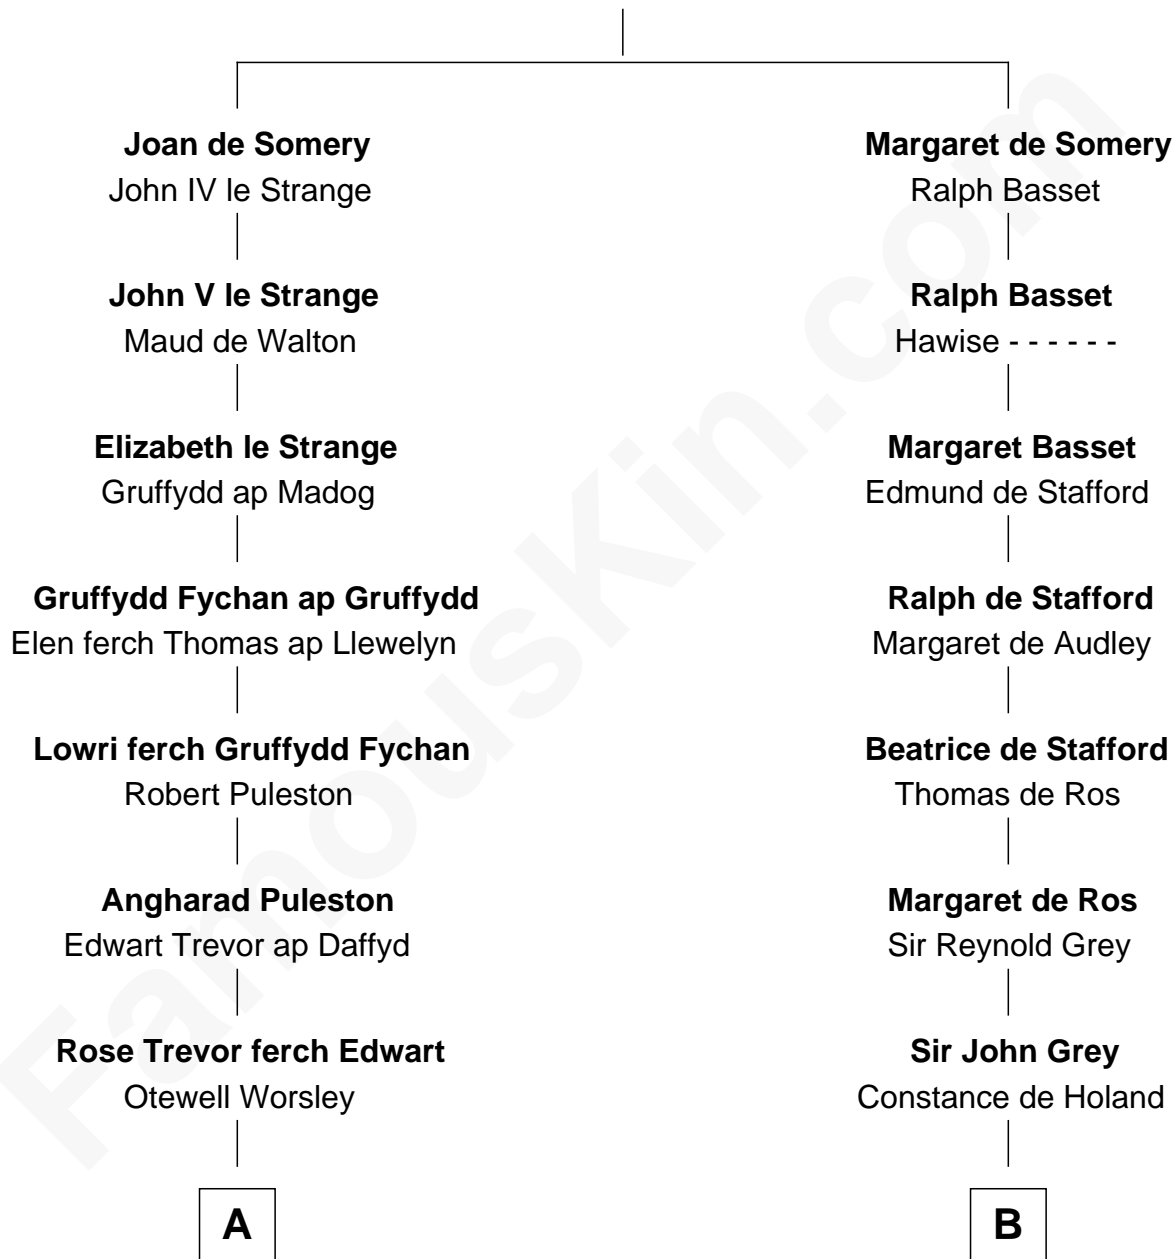

## Relationship Chart of

### Eliphalet Remington

Founder of Remington Arms Company

18th cousin 2 times removed of

**Horace Gray**

U.S. Supreme Court Justice

**Sir Roger de Somery**

Nichole d'Aubenev

**C**

**Elizabeth Kilbourn**  
Eliphalet Remington

**Eliphalet Remington**  
*Founder of Remington Arms Company*

**D**

**Elizabeth Brown**  
John Chipman

**Elizabeth Chipman**  
William Gray

**Horace Gray**  
Harriet Upham

**Horace Gray**  
*U.S. Supreme Court Justice*

FamousKin.com