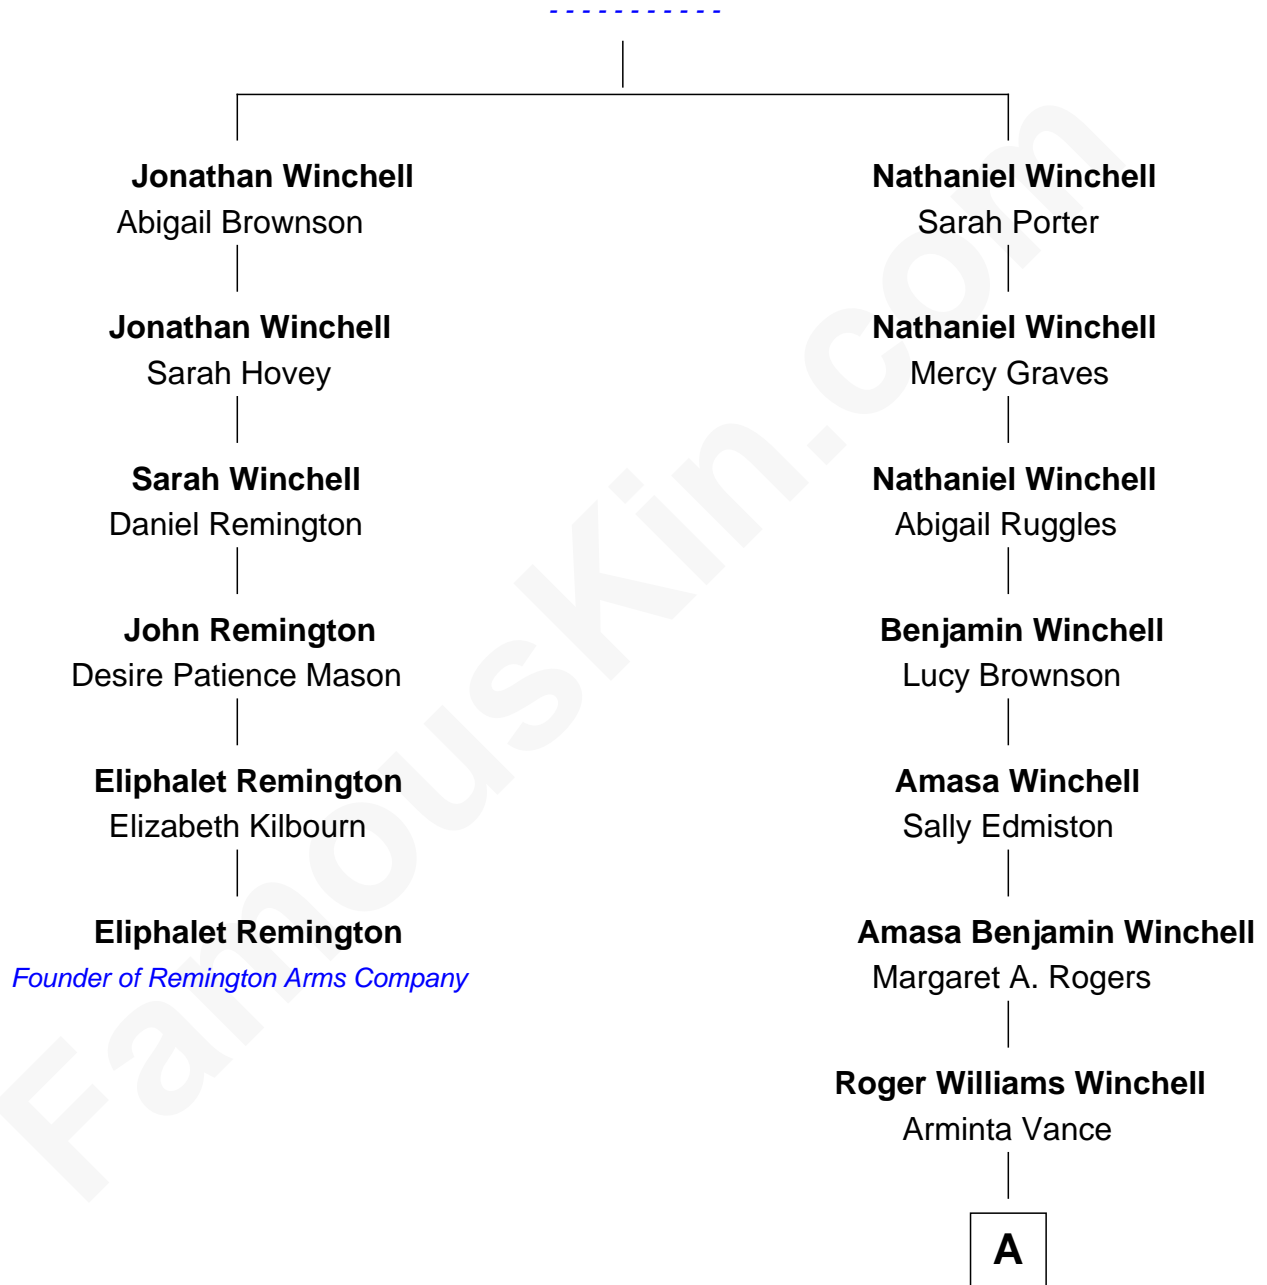

FamousKin.com

Relationship Chart of

Eliphalet Remington

Founder of Remington Arms Company

5th cousin 5 times removed of

Anna Faris

TV and Movie Actress

Robert Winchell

A

Veronica Ream Winchell

John Bathurst

Winchell Bathurst

Minnie Madie Meins

Karen Louise Bathurst

John Homan Faris

Anna Faris