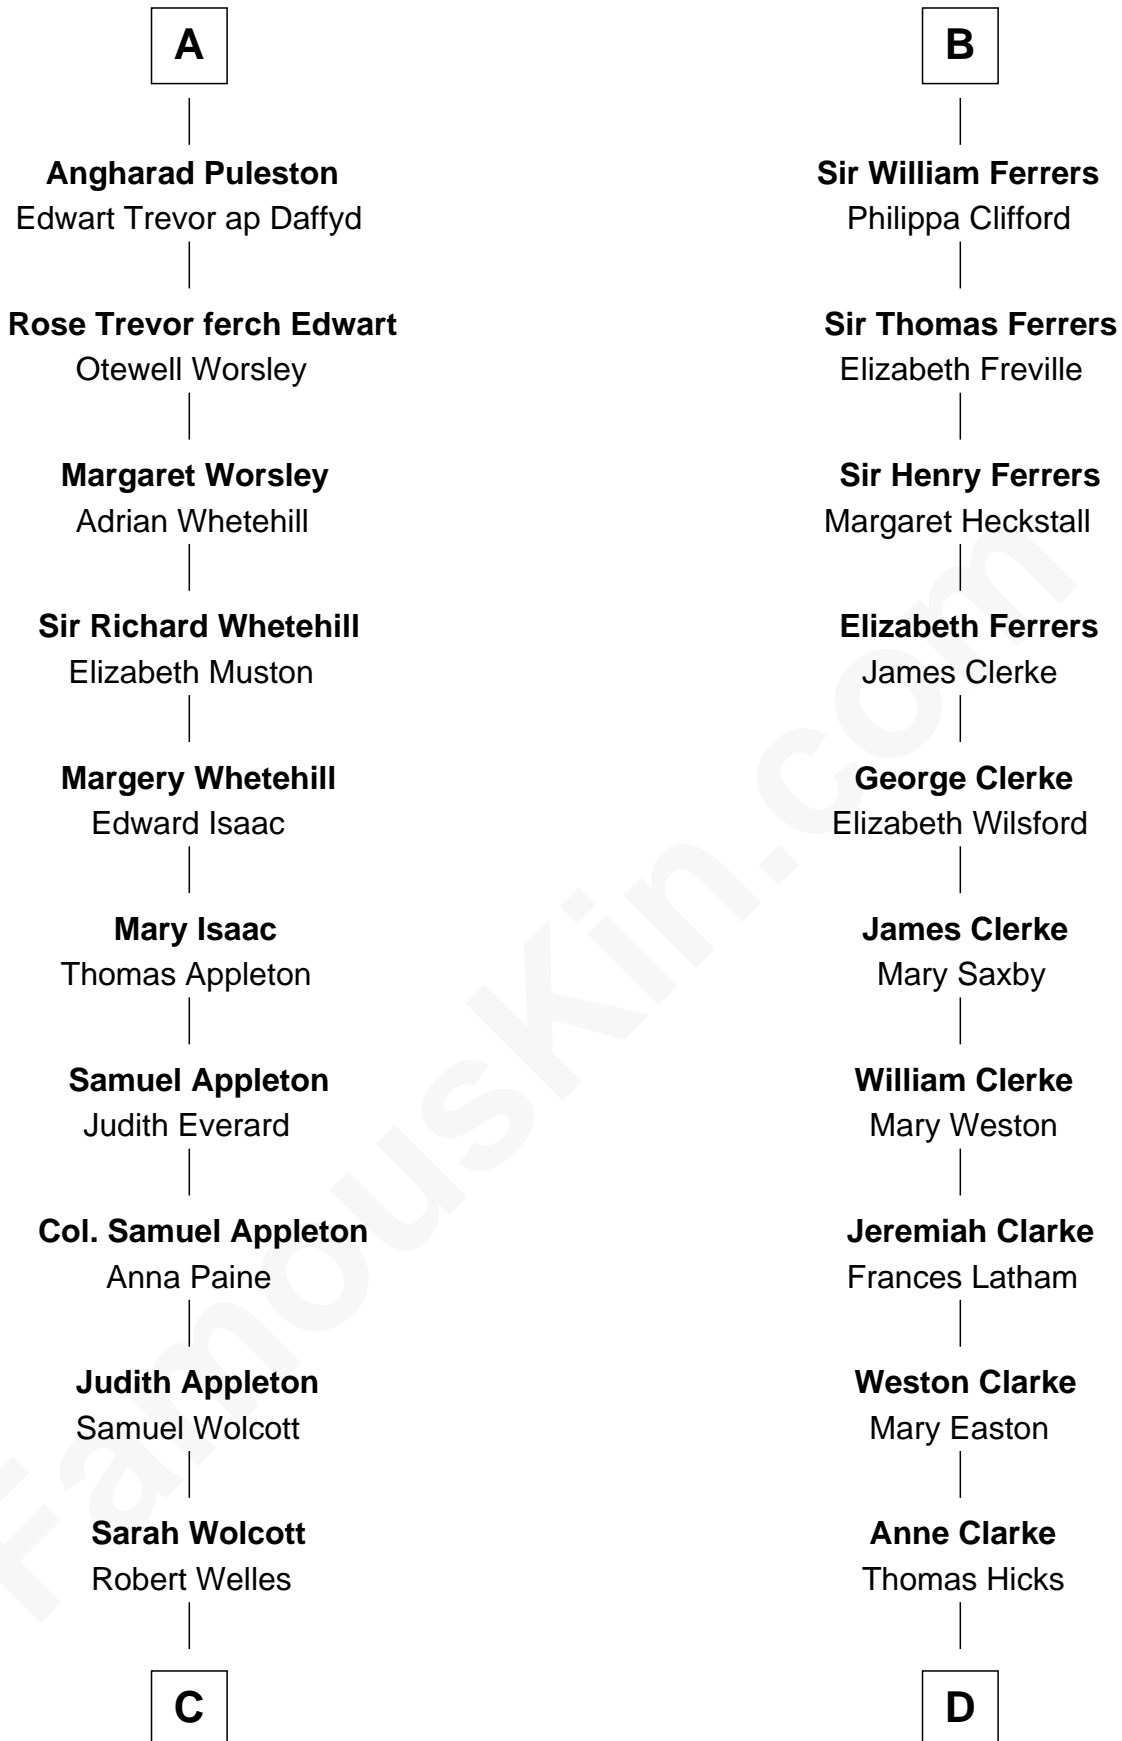

FamousKin.com

Relationship Chart of

Eliphalet Remington

Founder of Remington Arms Company

20th cousin 1 time removed of

Susan B. Anthony

Women's Rights Advocate

Hugh de Kevelioc
Bertrade de Montfort

C

Sarah Welles
Jonathan Robbins

Sarah Robbins
Elisha Kilbourn

Elizabeth Kilbourn
Eliphalet Remington

Eliphalet Remington
Founder of Remington Arms Company

D

Thomas Hicks
Judith Akin

Judith Hicks
David Anthony