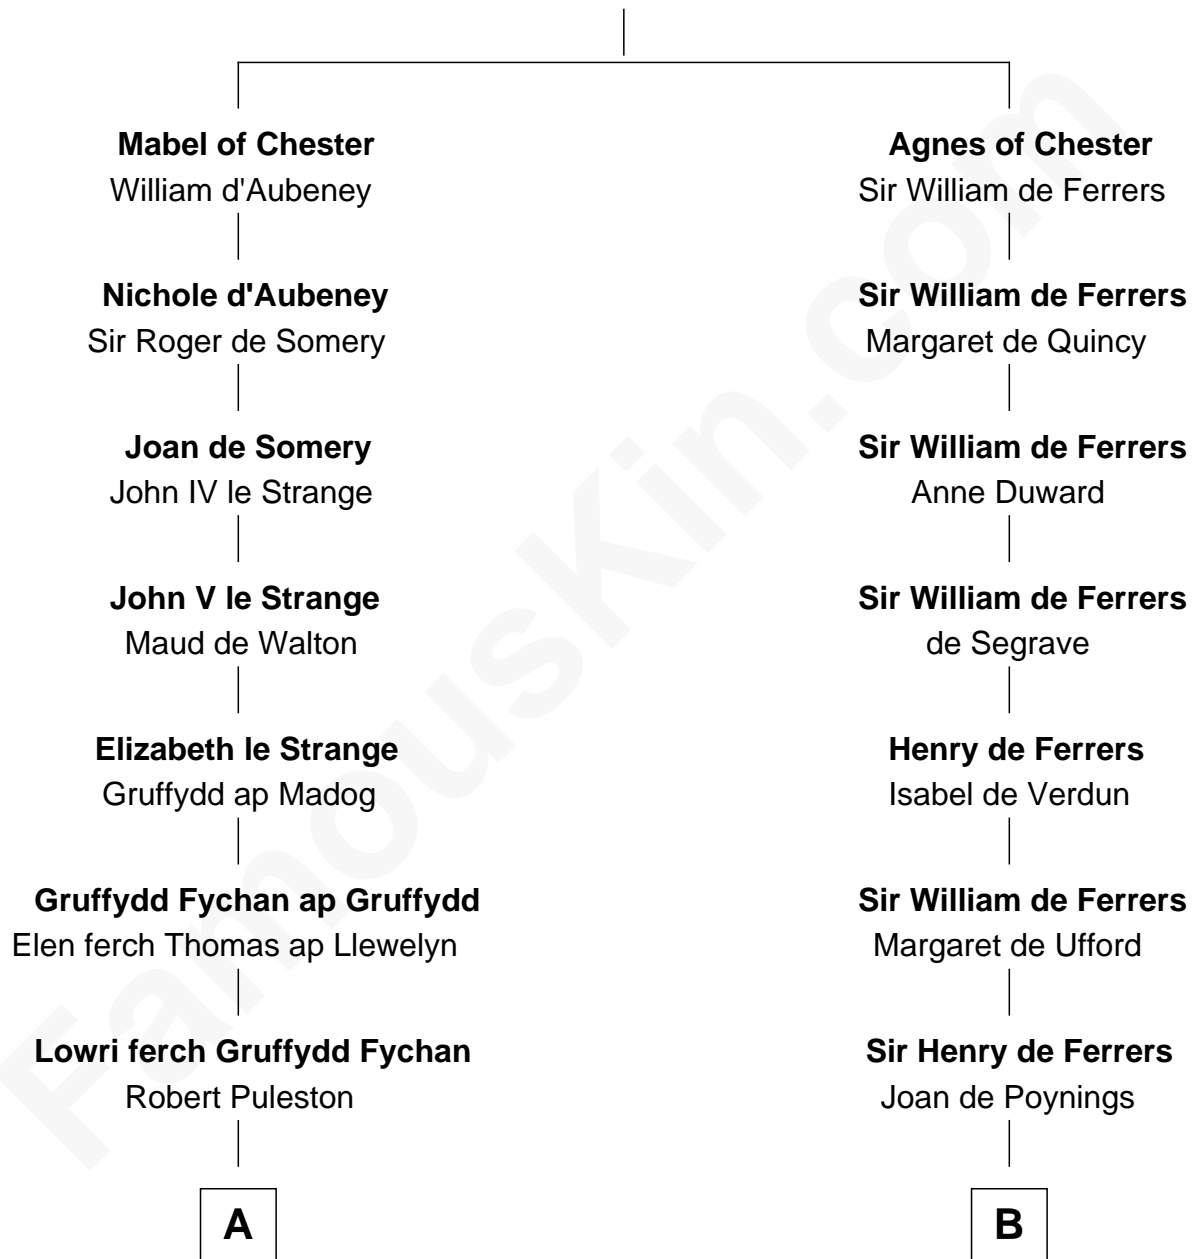

FamousKin.com

Relationship Chart of

Eliphalet Remington

Founder of Remington Arms Company

20th cousin 1 time removed of

Susan B. Anthony

Women's Rights Advocate

Hugh de Kevelioc
Bertrade de Montfort

C

Sarah Welles
Jonathan Robbins

Sarah Robbins
Elisha Kilbourn

Elizabeth Kilbourn
Eliphalet Remington

Eliphalet Remington
Founder of Remington Arms Company

D

Thomas Hicks
Judith Akin

Judith Hicks
David Anthony

Humphrey Anthony
Hannah Lapham

Daniel Anthony
Lucy Read

Susan B. Anthony
Women's Rights Advocate